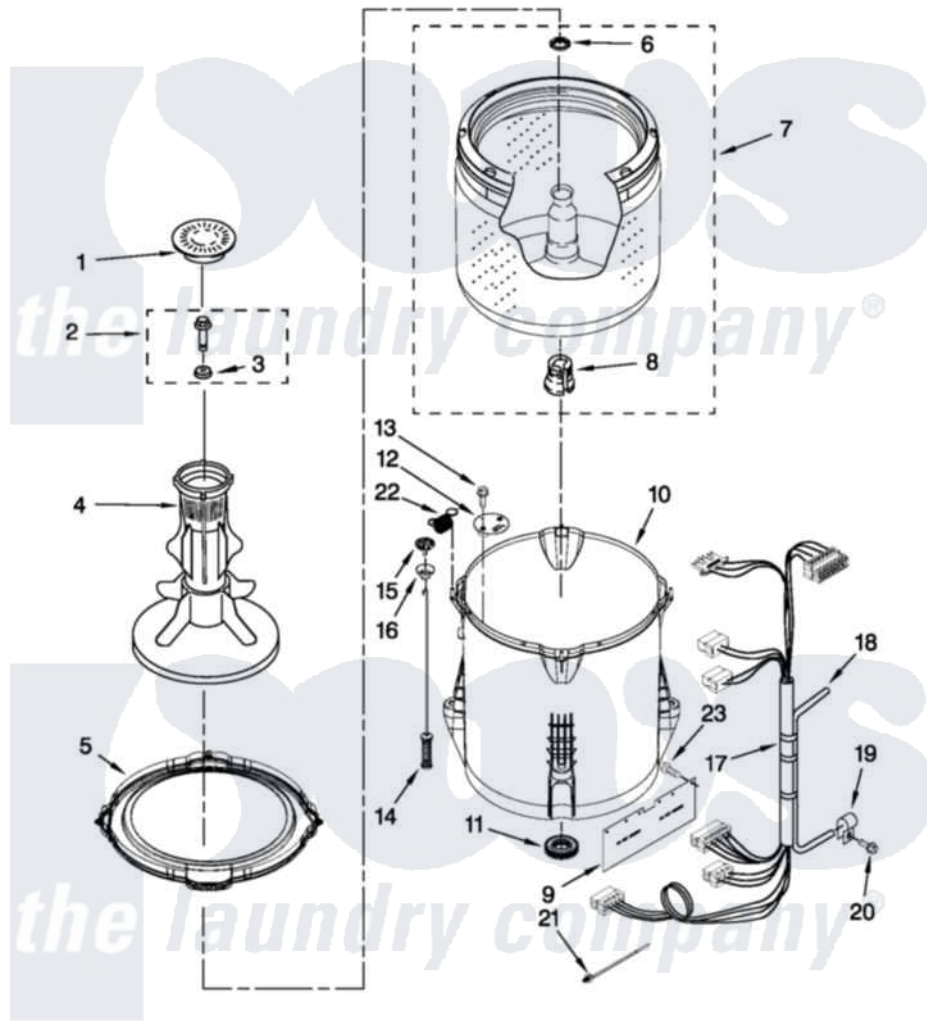

# Amana NTW4630YQ0 03 - BASKET AND TUB PARTS

## BASKET AND TUB PARTS

For Model: NTW4630YQ0  
(White)

FOR ORDERING INFORMATION REFER TO PARTS PRICE LIST

W10491129

5

Amana [Residential Amana NTW4630YQ0 Washer Parts](#) Parts Diagram 03 - BASKET AND TUB PARTS

[Click on the part number to view part](#)

Item	Original Part Number	Replaced By	Status	Part Description
1	<a href="#">3352483</a>			Cap, Agitator
2	<a href="#">W10003790</a>			Screw And Washer
3	<a href="#">3949550</a>			Washer
4	<a href="#">63377</a>			Agitator
5	<a href="#">W10215108</a>			Ring, Tub
6	<a href="#">21366</a>			Nut, Spanner
7	W10389330	<a href="#">W10349185</a>		Basket
8	<a href="#">389140</a>			Tub Block, Basket Drive
9	<a href="#">W10339098</a>			Shield, Splash
10	W10238320	<a href="#">W10371566</a>		Tub-Outer
11	W10006371	<a href="#">W10324647</a>		Seal-Tub
12	<a href="#">W10215093</a>			Filter, Drain Pump
13	<a href="#">8533928</a>			Screw, 8-18 X 3/4
14	W10257088	<a href="#">W10349191</a>		Suspension
15	W10405423	<a href="#">W10440729</a>		Suspension
16	W10256551	<a href="#">W10440729</a>		Suspension

17	<a href="#">W10376574</a>		Harness, Lower
18	W10297436	<a href="#">353244</a>	Hose, Pressure Switch
19	<a href="#">W10005430</a>		Clamp, Pressure Hose Retainer
20	8533943	<a href="#">W10109200</a>	Screw, Baffle Mounting
21	<a href="#">W10298887</a>		Cable Tie
22	W10348658	<a href="#">W10400895</a>	Spring
23	<a href="#">W10429200</a>		Retainer, Push In