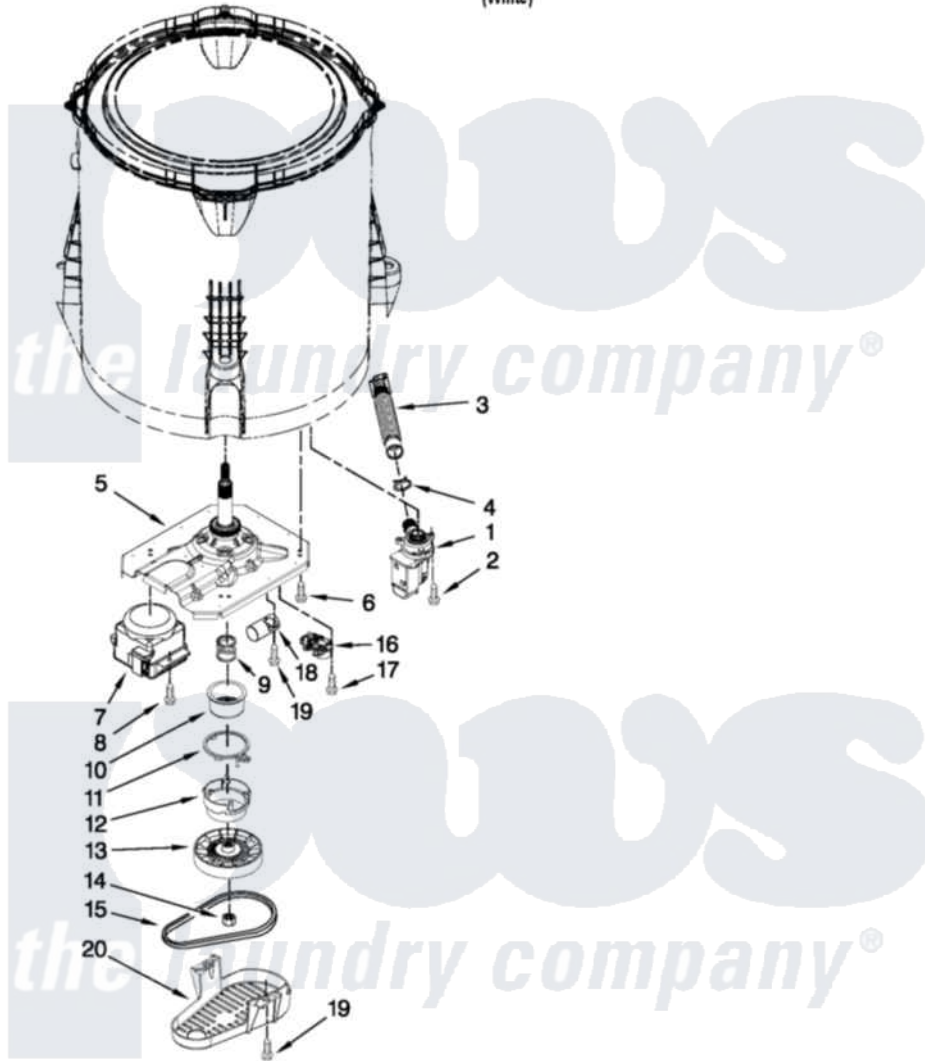

Amana NTW4630YQ0 04 - GEARCASE, MOTOR AND PUMP PARTS

GEARCASE, MOTOR AND PUMP PARTS

For Model: NTW4630YQ0
(White)

W10491129

FOR ORDERING INFORMATION REFER TO PARTS PRICE LIST

7

Amana [Residential Amana NTW4630YQ0 Washer Parts](#) Parts Diagram 04 - GEARCASE, MOTOR AND PUMP PARTS

[Click on the part number to view part](#)

| Item | Original Part Number | Replaced By | Status | Part Description |
|------|---------------------------|---------------------------|--------|----------------------------|
| 1 | W10276397 | | | Pump Assembly, Drain |
| 2 | W10004910 | | | Screw, 12-16 X 1-1/4 |
| 3 | W10215091 | | | Hose, Inner Drain Assembly |
| 4 | 8317496 | 285655 | | Clamp, Hose |
| 5 | W10473144 | | | Gearcase Assembly |
| 6 | W10249633 | | | Screw, 7.2-1.6 X 30 |
| 7 | W10416654 | | | Motor, Drive |
| 8 | W10094780 | W10182109 | | Screw-Kit |
| 9 | W10006382 | W10315818 | | Cam |
| 10 | W10006352 | W10315818 | | Cam |
| 11 | W10006353 | W10315818 | | Cam |
| 12 | W10006354 | W10315818 | | Cam |
| 13 | W10006356 | | | Pulley |
| 14 | W10163336 | | | Nut, Pulley |
| 15 | W10006384 | | | Belt, Drive |
| 16 | W10006355 | | | Actuator, Shift |

| | | |
|----|---------------------------|----------------------|
| 17 | 9741052 | Screw, 6-32 X 1.00 |
| 18 | W10390451 | Capacitor, Motor Run |
| 19 | 357640 | Screw And Washer |
| 20 | W10427633 | Shield, Pulley Cover |