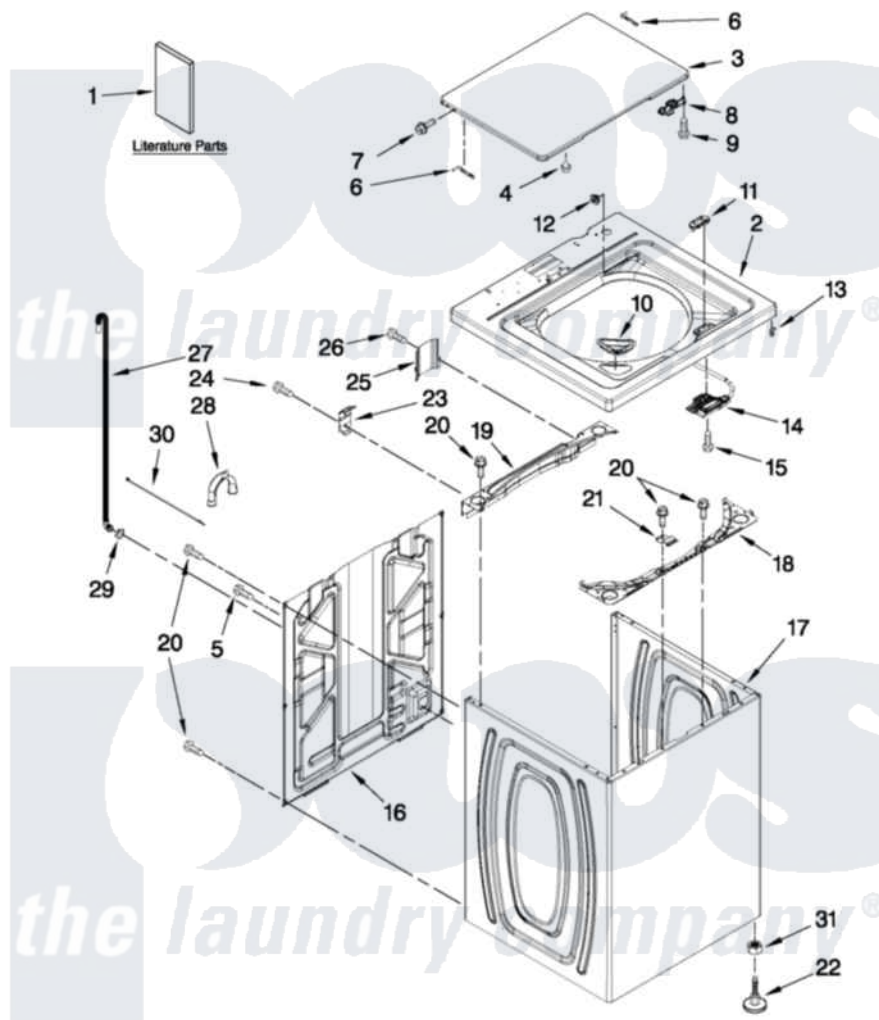

Amana NTW4650YQ0 01 - TOP AND CABINET PARTS

TOP AND CABINET PARTS

For Model: NTW4650YQ0
(White)

AUTOMATIC WASHER

FOR ORDERING INFORMATION REFER TO PARTS PRICE LIST

4-12 Litho in U.S.A. (JLP) (psw)

1

Part No. W10496927 Rev. A

Amana [Residential Amana NTW4650YQ0 Washer Parts](#) Parts Diagram 01 - TOP AND CABINET PARTS

[Click on the part number to view part](#)

Item	Original Part Number	Replaced By	Status	Part Description
1	W10240509			Installation Instructions
"	W10420472		Not Available	USE & CARE GUIDE
"	W10468340		Not Available	TECH SHEET
"	W10062978		Not Available	ENERGY GUIDE
2	W10251299			Top
3	W10251302	W10338625		Lid
4	9724509			Bumper, Lid
5	9740848			Screw, Mixing Valve Mounting
6	91770			Hinge, Lid
7	W10119872	W10119828		Screw, Lid Hinge Mounting
8	W10240513			Strike, Lid Lock
9	W10273971			Screw, 6-19 X 1/2
10	W10192089			Dispenser, Bleach
11	W10392041			Bezel, Lid Lock
12	21258			Bearing, Lid Hinge
13	90016			Clip, Pressure Switch Hose