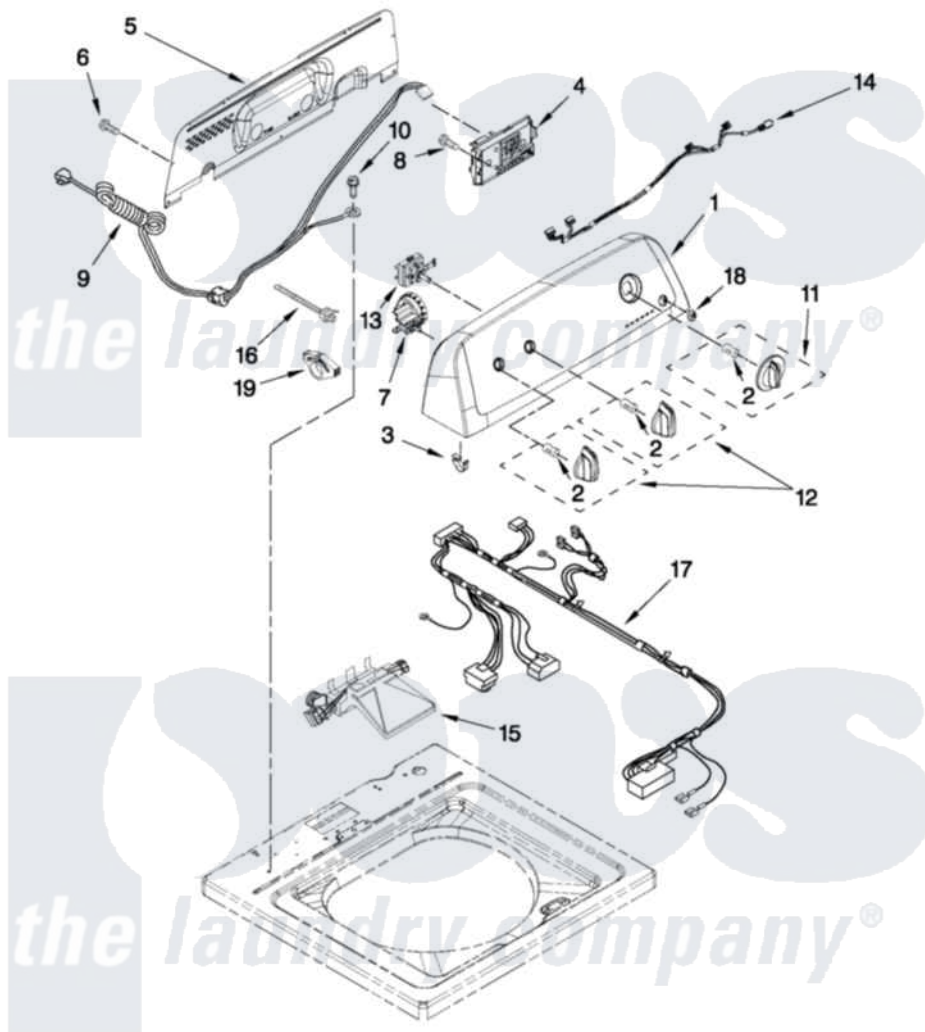

Amana NTW4650YQ0 02 - CONTROLS AND WATER INLET PARTS

CONTROLS AND WATER INLET PARTS

For Model: NTW4650YQ0
(White)

FOR ORDERING INFORMATION REFER TO PARTS PRICE LIST

W10496927

3

Amana [Residential Amana NTW4650YQ0 Washer Parts](#) Parts Diagram 02 - CONTROLS AND WATER INLET PARTS
Click on the part number to view part

Item	Original Part Number	Replaced By	Status	Part Description
1	W10468346			Panel, Console
2	8536939			Clip, Knob
3	8312709			Clip-Console
4	W10484678			Control Unit Assembly, Machine And Motor
5	W10409320			Panel, Rear Console Cover
6	1157158	489069		Xxscrew, 10-12 X 1/2
7	W10450959			Switch, Water Level
8	90767			Screw, 8A X 3/8 HeX Washer Head Tapping
9	W10455732			Cord, Power
10	3400076			Screw, Bracket Mounting
11	W10453946			Timer Knob Assembly
12	W10453947			Knob, Control
13	W10414397			Switch, Rotary Encoder
14	W10475254			Harness, Upper
15	W10423125			Inlet Assembly, Water

16	W10339879	Tie, Cable
17	W10423127	Valve, Water Mixing
18	W10251309	Pushbutton, Start
19	W10348582	Cable Tie