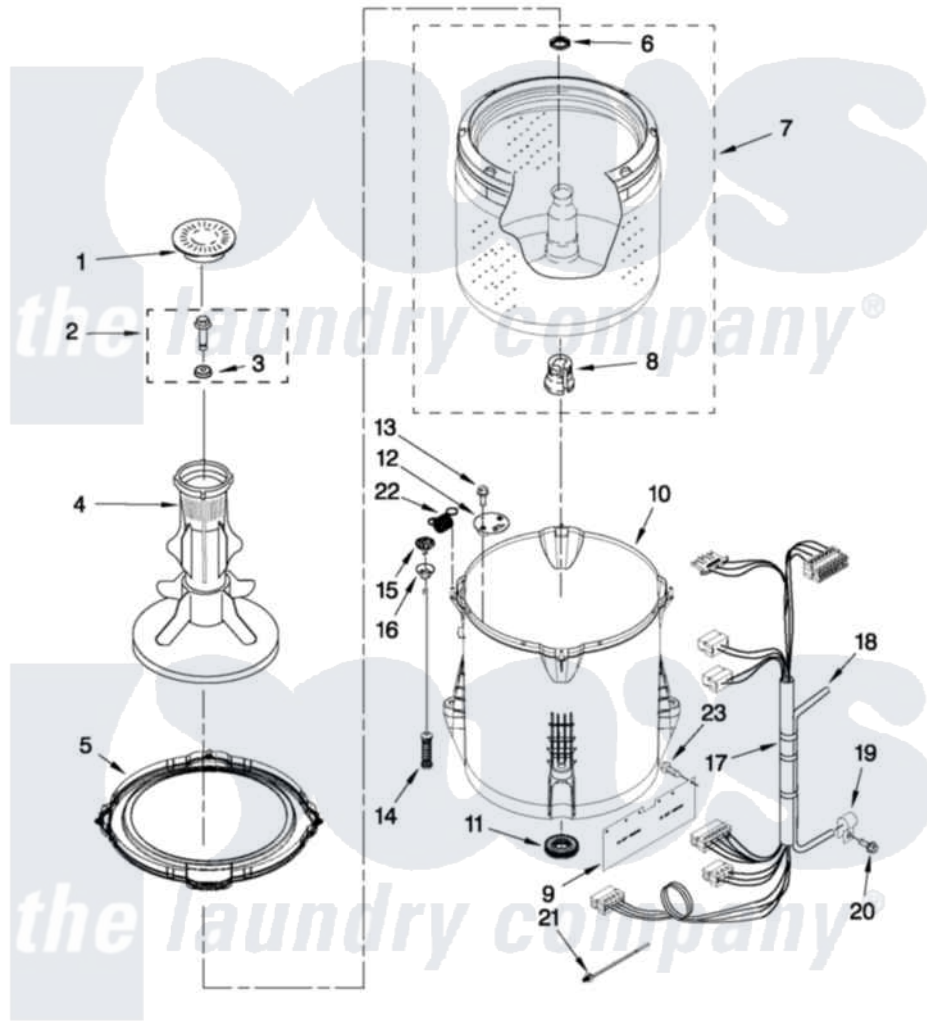

Amana NTW4650YQ0 03 - BASKET AND TUB PARTS

BASKET AND TUB PARTS

For Model: NTW4650YQ0
(White)

FOR ORDERING INFORMATION REFER TO PARTS PRICE LIST

W10496927

5

Amana [Residential Amana NTW4650YQ0 Washer Parts](#) Parts Diagram 03 - BASKET AND TUB PARTS

[Click on the part number to view part](#)

Item	Original Part Number	Replaced By	Status	Part Description
1	3352483			Cap, Agitator
2	W10003790			Screw And Washer
3	3949550			Washer
4	63377			Agitator
5	W10215108			Ring, Tub
6	21366			Nut, Spanner
7	W10389330	W10349185		Basket
8	389140			Tub Block, Basket Drive
9	W10339098			Shield, Splash
10	W10238320	W10371566		Tub-Outer
11	W10006371	W10324647		Seal-Tub
12	W10215093			Filter, Drain Pump
13	8533928			Screw, 8-18 X 3/4
14	W10257088	W10349191		Suspension
15	W10405423	W10440729		Suspension
16	W10256551	W10440729		Suspension

17	W10376574		Harness, Lower
18	W10297436	353244	Hose, Pressure Switch
19	W10005430		Clamp, Pressure Hose Retainer
20	8533943	W10109200	Screw, Baffle Mounting
21	W10298887		Cable Tie
22	W10348658	W10400895	Spring
23	W10429200		Retainer, Push In