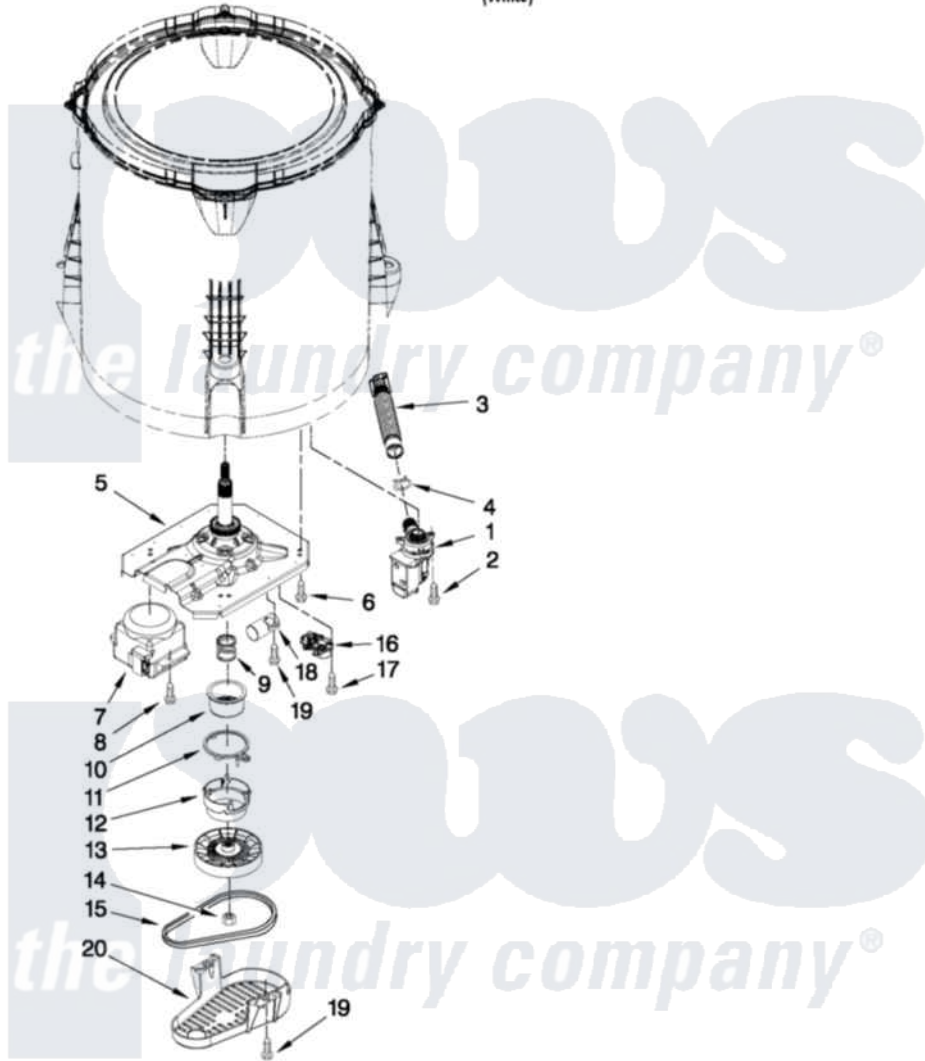

# Amana NTW4650YQ0 04 - GEARCASE, MOTOR AND PUMP PARTS

## GEARCASE, MOTOR AND PUMP PARTS

For Model: NTW4650YQ0

(White)

W10496927

FOR ORDERING INFORMATION REFER TO PARTS PRICE LIST

7

Amana [Residential Amana NTW4650YQ0 Washer Parts](#) Parts Diagram 04 - GEARCASE, MOTOR AND PUMP PARTS

[Click on the part number to view part](#)

Item	Original Part Number	Replaced By	Status	Part Description
1	<a href="#">W10276397</a>			Pump Assembly, Drain
2	<a href="#">W10004910</a>			Screw, 12-16 X 1-1/4
3	<a href="#">W10215091</a>			Hose, Inner Drain Assembly
4	8317496	<a href="#">285655</a>		Clamp, Hose
5	<a href="#">W10473144</a>			Gearcase Assembly
6	<a href="#">W10249633</a>			Screw, 7.2-1.6 X 30
7	<a href="#">W10416654</a>			Motor, Drive
8	W10094780	<a href="#">W10182109</a>		Screw-Kit
9	W10006382	<a href="#">W10315818</a>		Cam
10	W10006352	<a href="#">W10315818</a>		Cam
11	W10006353	<a href="#">W10315818</a>		Cam
12	W10006354	<a href="#">W10315818</a>		Cam
13	<a href="#">W10006356</a>			Pulley
14	<a href="#">W10163336</a>			Nut, Pulley
15	<a href="#">W10006384</a>			Belt, Drive
16	<a href="#">W10006355</a>			Actuator, Shift

17	<a href="#">9741052</a>	Screw, 6-32 X 1.00
18	<a href="#">W10390451</a>	Capacitor, Motor Run
19	<a href="#">357640</a>	Screw And Washer
20	<a href="#">W10427633</a>	Shield, Pulley Cover