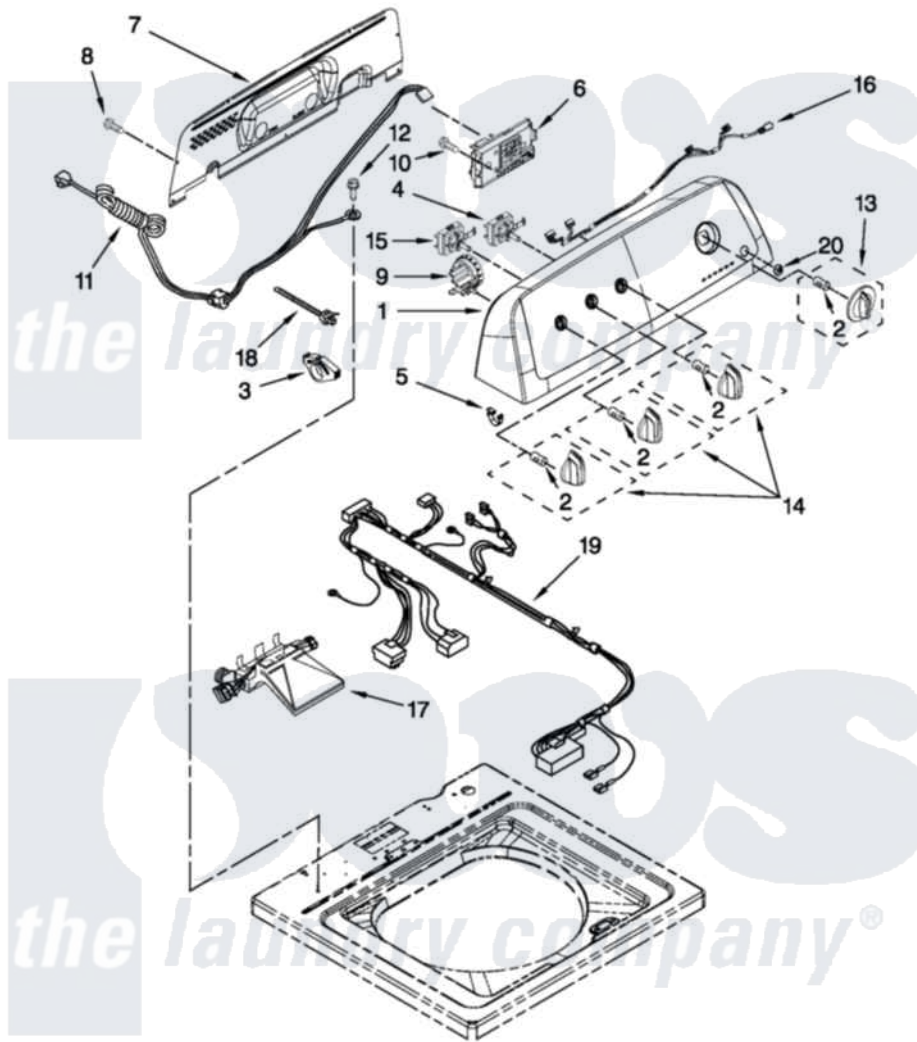

Amana NTW4700YQ0 02 - CONTROLS AND WATER INLET PARTS

CONTROLS AND WATER INLET PARTS

For Model: NTW4700YQ0
(White)

FOR ORDERING INFORMATION REFER TO PARTS PRICE LIST

W10482473

3

Amana [Residential Amana NTW4700YQ0 Washer Parts](#) Parts Diagram 02 - CONTROLS AND WATER INLET PARTS
Click on the part number to view part

Item	Original Part Number	Replaced By	Status	Part Description
1	W10429631			Panel, Console
2	8536939			Clip, Knob
3	W10348582			Cable Tie
4	W10414381			Switch, Rotary Encoder
5	8312709			Clip-Console
6	W10454602			Control Unit Assembly, Machine And Motor
7	W10409320			Panel, Rear Console Cover
8	1157158	489069		Xxscrew, 10-12 X 1/2
9	W10420419			Switch, Pressure
10	8281163			Screw, Dispenser Housing Mounting
11	W10455732			Cord, Power
12	3400076			Screw, Bracket Mounting
13	W10453946			Timer Knob Assembly
14	W10453947			Knob, Control
15	W10414398			Switch, Rotary Encoder

16	W10475398	Harness, Upper
17	W10423125	Inlet Assembly, Water
18	W10339879	Tie, Cable
19	W10423127	Valve, Water Mixing
20	W10251309	Pushbutton, Start