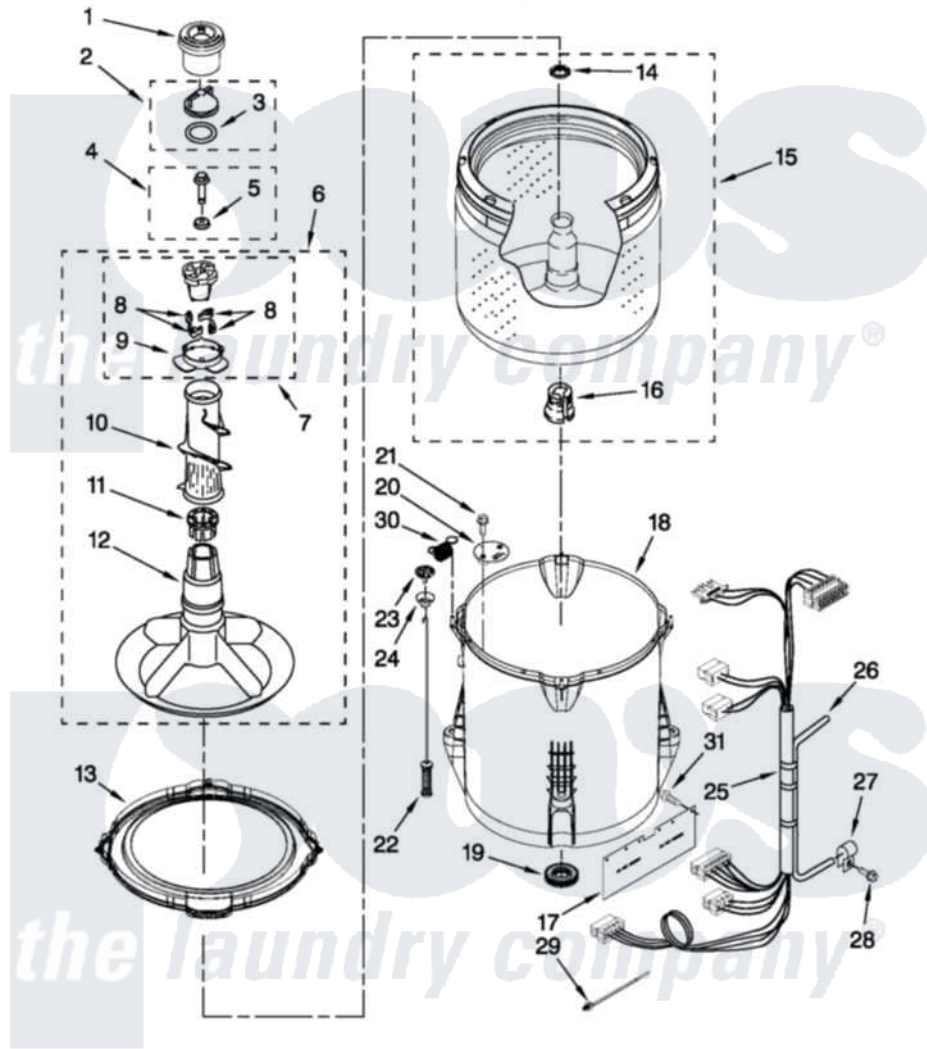

# Amana NTW4700YQ0 03 - BASKET AND TUB PARTS

## BASKET AND TUB PARTS

For Model: NTW4700YQ0  
(White)

FOR ORDERING INFORMATION REFER TO PARTS PRICE LIST

W10482473

5

Amana [Residential Amana NTW4700YQ0 Washer Parts](#) Parts Diagram 03 - BASKET AND TUB PARTS

[Click on the part number to view part](#)

Item	Original Part Number	Replaced By	Status	Part Description
1	8575076	<a href="#">8575076A</a>		Dispenser
2	3354733	<a href="#">W10074580</a>		Cap, Barrier
3	<a href="#">W10072840</a>			Fabric Softener
4	<a href="#">W10003790</a>			Screw And Washer
5	<a href="#">3949550</a>			Washer
6	3348117	<a href="#">285565</a>		Agitator
7	3363663	<a href="#">285811</a>		Cam-Agitator
8	3366877	<a href="#">80040</a>		Dog-Agitator
9	<a href="#">3363661</a>			Bearing, Driven Cam
10	<a href="#">3348752</a>			Mover, Clothes
11	3350389	<a href="#">285587</a>		Washer
12	<a href="#">3347288</a>			Agitator
13	<a href="#">W10215108</a>			Ring, Tub
14	<a href="#">21366</a>			Nut, Spanner
15	W10389330	<a href="#">W10349185</a>		Basket
16	<a href="#">389140</a>			Tub Block, Basket Drive

17	<a href="#">W10339098</a>		Shield, Splash
18	W10238320	<a href="#">W10371566</a>	Tub-Outer
19	W10006371	<a href="#">W10324647</a>	Seal-Tub
20	<a href="#">W10215093</a>		Filter, Drain Pump
21	<a href="#">8533928</a>		Screw, 8-18 X 3/4
22	W10257088	<a href="#">W10349191</a>	Suspension
23	W10405423	<a href="#">W10440729</a>	Suspension
24	W10256551	<a href="#">W10440729</a>	Suspension
25	<a href="#">W10297444</a>		Harness, Lower
26	W10297436	<a href="#">353244</a>	Hose, Pressure Switch
27	<a href="#">W10005430</a>		Clamp, Pressure Hose Retainer
28	8533943	<a href="#">W10109200</a>	Screw, Baffle Mounting
29	<a href="#">W10298887</a>		Cable Tie
30	W10348658	<a href="#">W10400895</a>	Spring
31	<a href="#">W10429200</a>		Retainer, Push In