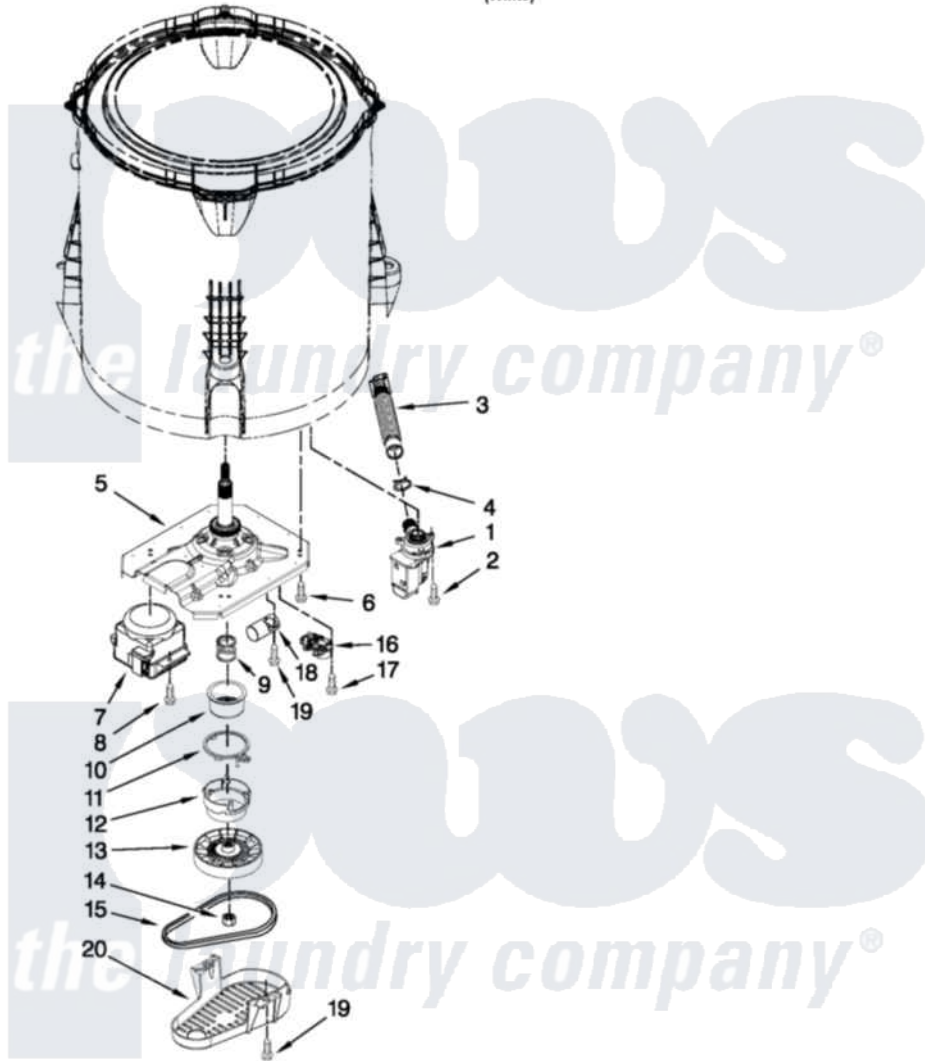

# Amana NTW4700YQ0 04 - GEARCASE, MOTOR AND PUMP PARTS

## GEARCASE, MOTOR AND PUMP PARTS

For Model: NTW4700YQ0  
(White)

FOR ORDERING INFORMATION REFER TO PARTS PRICE LIST

W10482473

7

Amana [Residential Amana NTW4700YQ0 Washer Parts](#) Parts Diagram 04 - GEARCASE, MOTOR AND PUMP PARTS

[Click on the part number to view part](#)

Item	Original Part Number	Replaced By	Status	Part Description
1	<a href="#">W10276397</a>			Pump Assembly, Drain
2	<a href="#">W10004910</a>			Screw, 12-16 X 1-1/4
3	<a href="#">W10215091</a>			Hose, Inner Drain Assembly
4	8317496	<a href="#">285655</a>		Clamp, Hose
5	<a href="#">W10473144</a>			Gearcase Assembly
6	<a href="#">W10249633</a>			Screw, 7.2-1.6 X 30
7	<a href="#">W10006415</a>			Motor, Drive
8	W10094780	<a href="#">W10182109</a>		Screw-Kit
9	W10006382	<a href="#">W10315818</a>		Cam
10	W10006352	<a href="#">W10315818</a>		Cam
11	W10006353	<a href="#">W10315818</a>		Cam
12	W10006354	<a href="#">W10315818</a>		Cam
13	<a href="#">W10006356</a>			Pulley
14	<a href="#">W10163336</a>			Nut, Pulley
15	<a href="#">W10006384</a>			Belt, Drive
16	<a href="#">W10006355</a>			Actuator, Shift

17	<a href="#">9741052</a>	Screw, 6-32 X 1.00
18	<a href="#">W10278556</a>	Capacitor, Motor Run
19	<a href="#">357640</a>	Screw And Washer
20	<a href="#">W10006383</a>	Shield, Pulley Cover