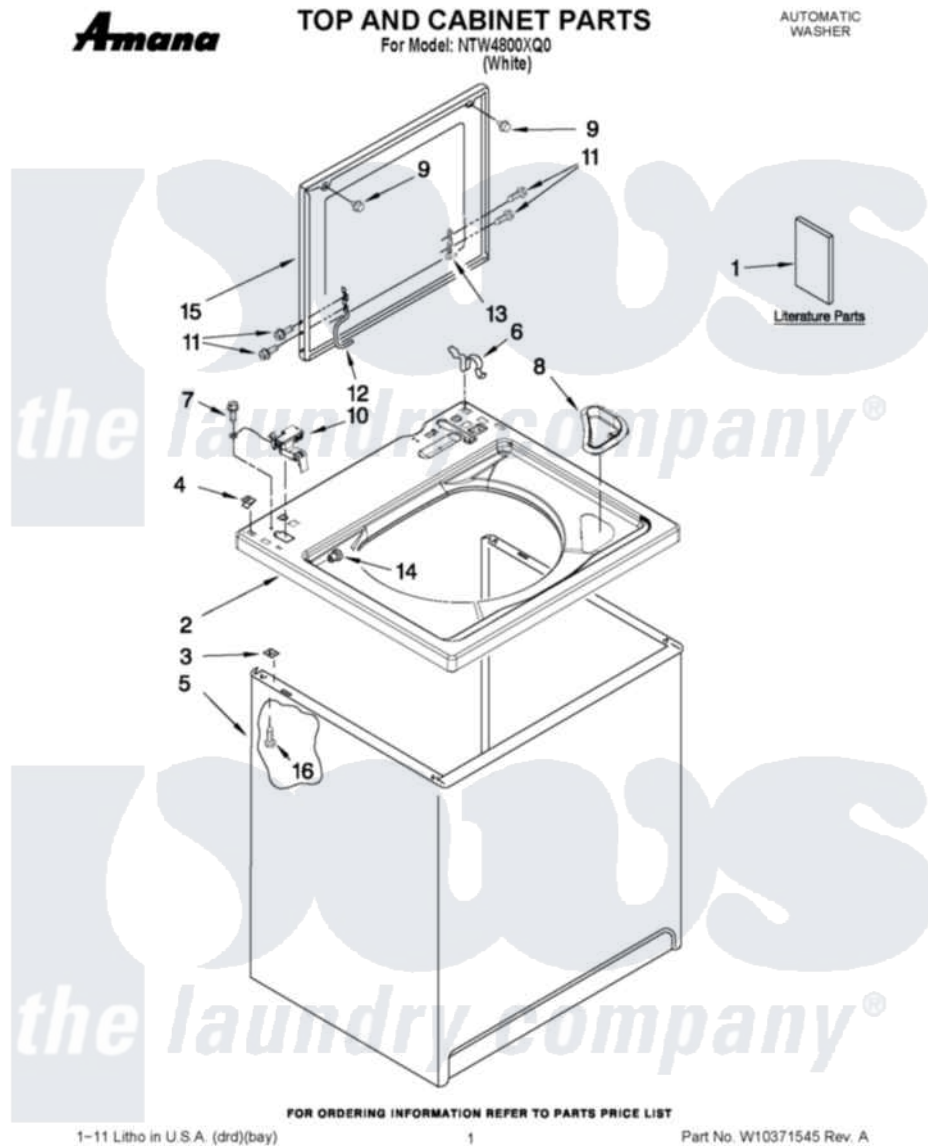

# Amana NTW4800XQ0 01 - TOP AND CABINET PARTS

Amana Residential Amana NTW4800XQ0 Washer Parts Parts Diagram 01 - TOP AND CABINET PARTS  
 Click on the part number to view part

Item	Original Part Number	Replaced By	Status	Part Description
1	W10200890		Not Available	INSTRUCTIONS, INSTALLATION (ENGLISH/FRENCH)
"	W10200891		Not Available	INSTRUCTIONS, INSTALLATION (SPANISH)
"	W10347262		Not Available	USE & CARE GUIDE (ENGLISH/FRENCH)
"	W10368957		Not Available	USE & CARE GUIDE (SPANISH)
"	W10362942		Not Available	WIRING DIAGRAM
"	W10344456		Not Available	ENERGY GUIDE
2	<a href="#">W10194570</a>			Top
3	62750			Spacer, Cabinet To Top (4)
4	<a href="#">357213</a>			Nut, Push-In
5	<a href="#">63424</a>			Cabinet
6	<a href="#">62780</a>			Clip, Top And Cabinet And Rear Panel
7	<a href="#">3351614</a>			Screw, Gearcase Cover Mounting

8	<a href="#">W10192089</a>	Dispenser, Bleach
9	<a href="#">9724509</a>	Bumper, Lid
10	<a href="#">8318084</a>	Switch, Lid
11	<a href="#">W10119828</a>	Screw, Lid Hinge Mounting
12	<a href="#">W10225136</a>	Hinge 7 Pad Assembly
13	<a href="#">91770</a>	Hinge, Lid
14	<a href="#">8319539</a>	Bearing, Lid Hinge
15	W10171313	<a href="#">W10193861</a> Lid
16	<a href="#">3390631</a>	Screw, 10-16 X 3/8