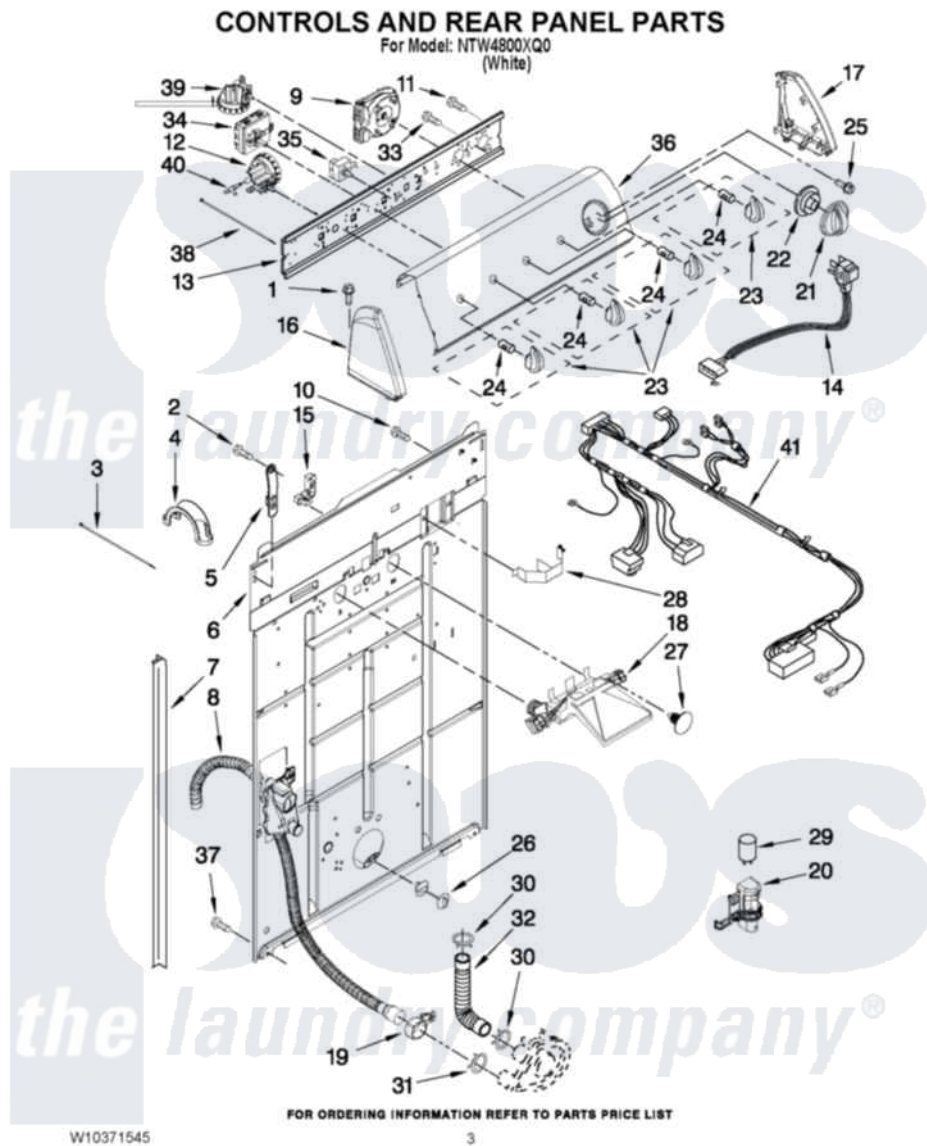

# Amana NTW4800XQ0 02 - CONTROLS AND REAR PANEL PARTS

Amana Residential Amana NTW4800XQ0 Washer Parts Parts Diagram 02 - CONTROLS AND REAR PANEL PARTS  
Click on the part number to view part

Item	Original Part Number	Replaced By	Status	Part Description
1	<a href="#">388326</a>			Screw, 8-18 X 1.25
2	<a href="#">9740848</a>			Screw, Mixing Valve Mounting
3	<a href="#">W10339879</a>			Tie, Cable
4	<a href="#">8577378</a>			U-Bend, Drain Hose
5	<a href="#">8568314</a>			Strap, Console
6	<a href="#">W10194450</a>			Panel, Rear
7	<a href="#">62747</a>			Pad, Rear Panel
8	<a href="#">W10189267</a>			Drain Hose Assembly
9	<a href="#">W10175553</a>			Timer, Control
10	<a href="#">3351614</a>			Screw, Gearcase Cover Mounting
11	<a href="#">90767</a>			Screw, 8A X 3/8 HeX Washer Head Tapping
12	<a href="#">W10379548</a>			Switch, Pressure Assembly
13	<a href="#">3948608</a>			Bracket, Control
14	8578842	<a href="#">285800</a>		Cord-Power
15	3952821	<a href="#">285777</a>		Relief-Str