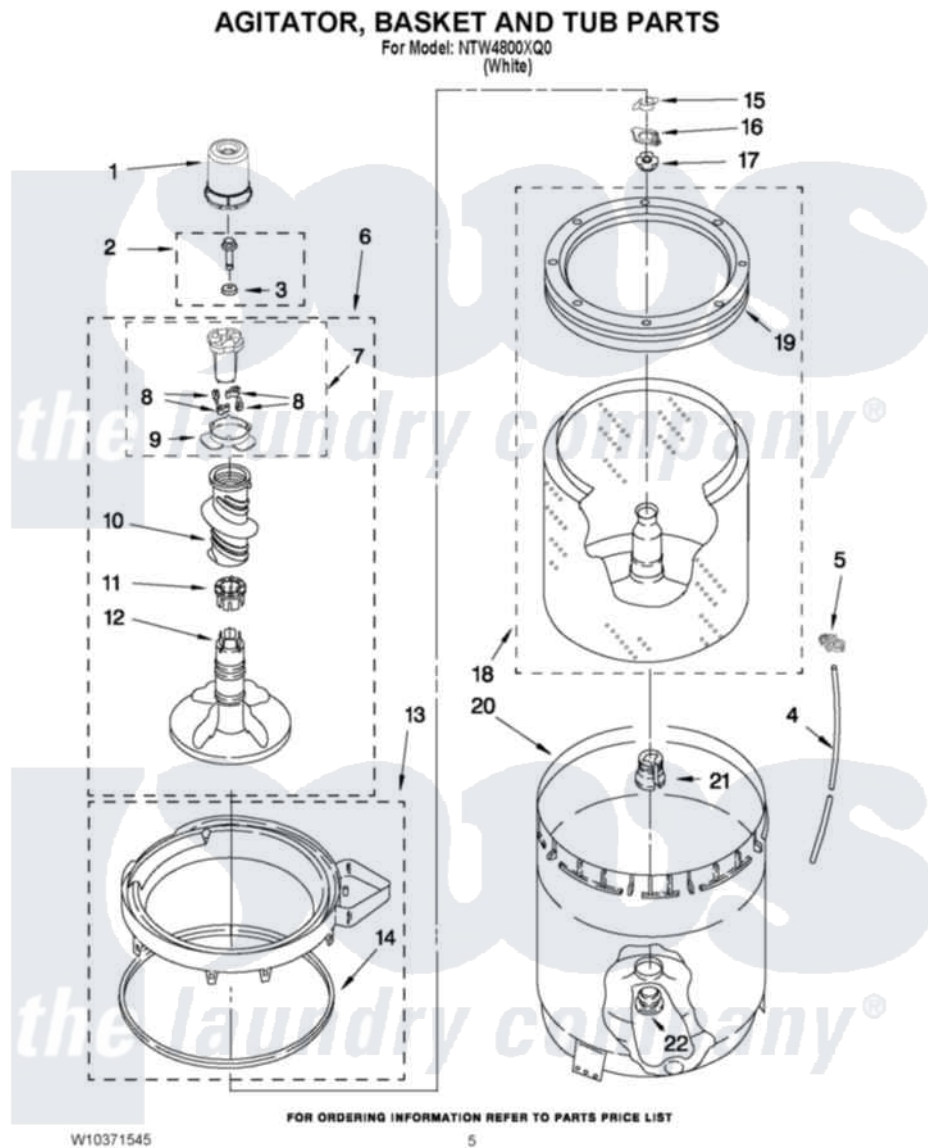

Amana NTW4800XQ0 03 - AGITATOR, BASKET AND TUB PARTS

Amana Residential Amana NTW4800XQ0 Washer Parts Parts Diagram 03 - AGITATOR, BASKET AND TUB PARTS
Click on the part number to view part

Item	Original Part Number	Replaced By	Status	Part Description
1	8533251			Dispenser, Fabric Softener
2	358237			Screw And Washer
3	3949550			Washer
4	W10297437	353244		Hose, Pressure Switch
5	2219077			Clip, Pressure Switch Hose
6	3361598	285727		Agitator
7	3363662	285748		Cam-Agitator
8	3366877	80040		Dog-Agitator
9	3363661			Bearing, Driven Cam
10	3360824			Auger, Agitator
11	3350389	285587		Washer
12	389386			Agitator
13	8528150	W10445870		Ring-Tub
14	3976308			Gasket, Tub Ring
15	3354845			Clip, Agitator
16	8543666			Washer, Agitator

17	21366		Nut, Spanner
18	8526016	W10389328	Clothes Container, Assembly
19	387240		Ring, Balance
20	63849		Strain Relief, Power Cord
21	389140		Tub Block, Basket Drive
22	383727		Gasket, Centerpodt