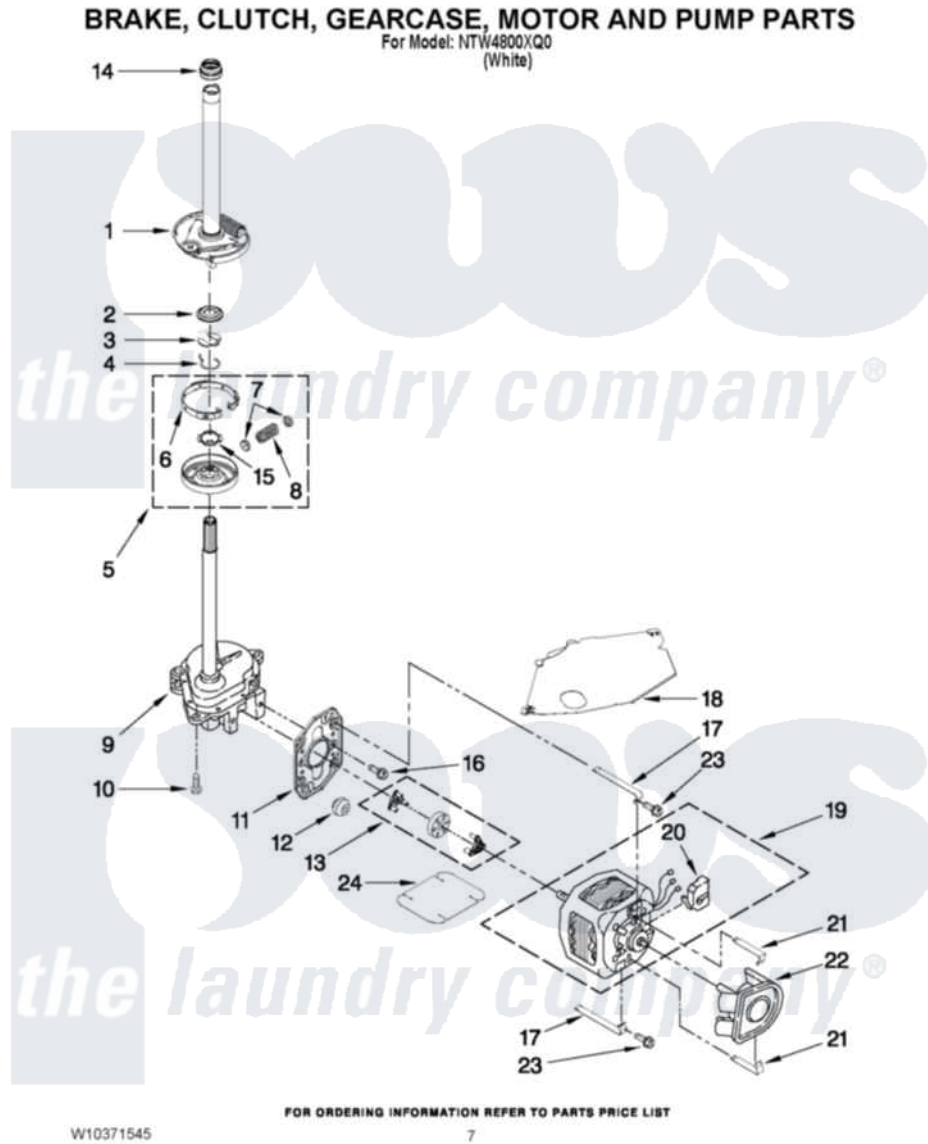

Amana NTW4800XQ0 04 - BRAKE, CLUTCH, GEARCASE, MOTOR AND PUMP PARTS

Amana [Residential Amana NTW4800XQ0 Washer Parts](#) Parts Diagram 04 - BRAKE, CLUTCH, GEARCASE, MOTOR AND PUMP PARTS

[Click on the part number to view part](#)

Item	Original Part Number	Replaced By	Status	Part Description
1	388952	285792		Basketdrive
2	63292			Washer, Spin Tube Thrust
3	62697	W10080230		Ring, Spin Tube Support
4	63283	285353		Ring
5	3951311	285785		Clutch
6	3951308	285790		Lining
7	62646			Cap, Clutch Spring
8	3946792			Spring And Damper Assembly
9	3360630	3360629		Gearcase
10	3357334	3400516		Screw Anti-Rattle
11	62611			Plate, Motor Mount To Gearcase
12	62691			Grommet, Motor
13	3364003	285753A		Coupling
14	8577374			Seal, Centerpost

15	3355454		Clip, Main Drive
16	3400516		Screw Anti-Rattle
17	W10086010		Retainer, Motor
18	3362089		Shield, Tub To Motor
19	661600		Motor, Main Drive
20	62850	8529896	Switch, Main Drive Motor
21	8546127		Retainer, Pump
22	3363394		Pump
23	3387485	273556	Screw, 10-16 X 5/8
24	3946532		Shield, Motor