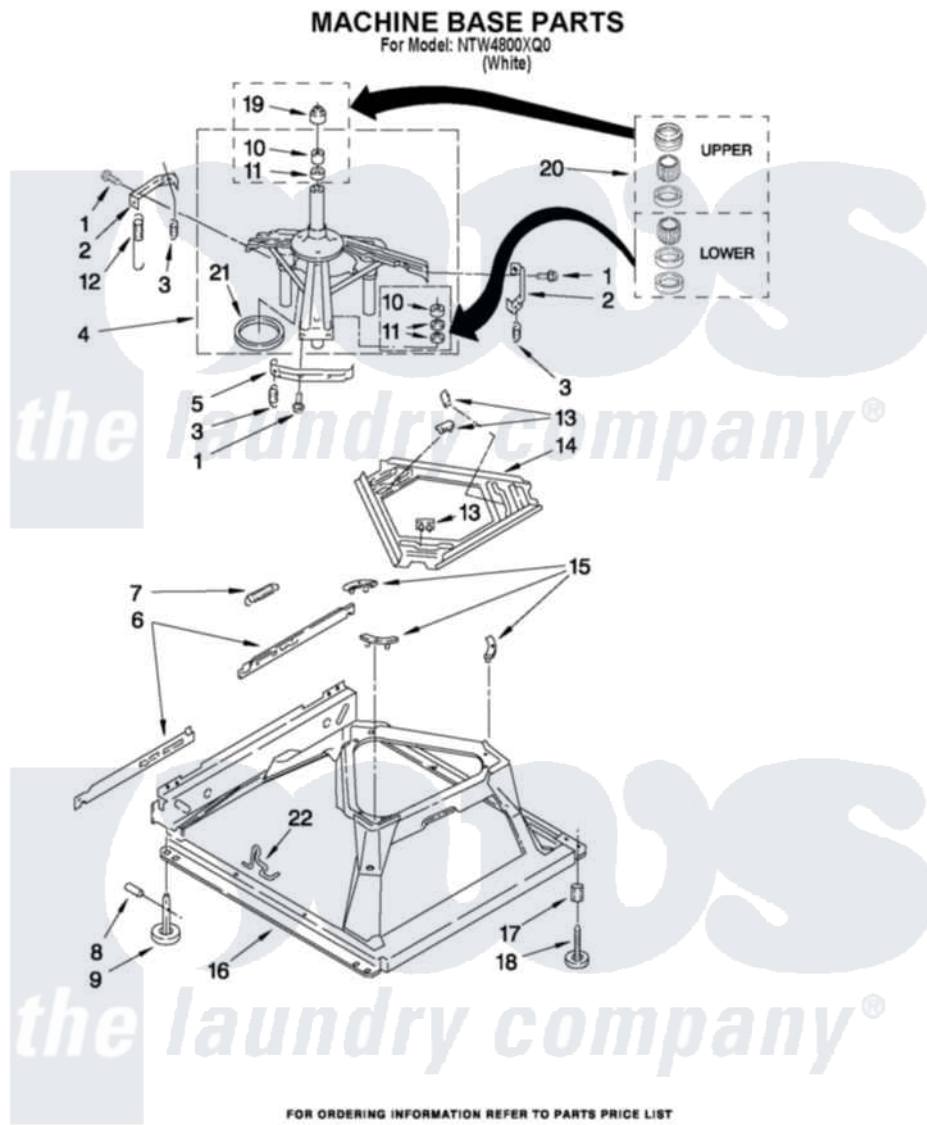

Amana NTW4800XQ0 05 - MACHINE BASE PARTS

8

W10371545

Amana [Residential Amana NTW4800XQ0 Washer Parts](#) Parts Diagram 05 - MACHINE BASE PARTS
Click on the part number to view part

Item	Original Part Number	Replaced By	Status	Part Description
1	3400076			Screw, Bracket Mounting
2	64067			Bracket, Spring Outer
3	63907			Spring, Suspension
4	8575214	280184		Support
5	64065			Bracket, Spring Outer
6	63466			Link, Leveling Mechanism
7	62597	8316845		Spring
8	62837			Pin, Knurled
9	62596	285244		Feet-Leveling
10	8546455			Bearing, Centerpost
11	357409	359449		Seal, Agitator Shaft
12	W10250667			Spring, Counterweight
13	62568	285219		Pad
14	3946509			Plate, Suspension
15	3363660	285744		Pad
16	3946512	285771		Base

17	3359452	Nut, Lock
18	W10001130	Foot, Leveling
19	8577376	Seal, Centerpost
20	285203	Centerpost Bearing Kit
21	63134	Ring, Sound Deadening
22	W10145155	Retainer, Suspension Spring