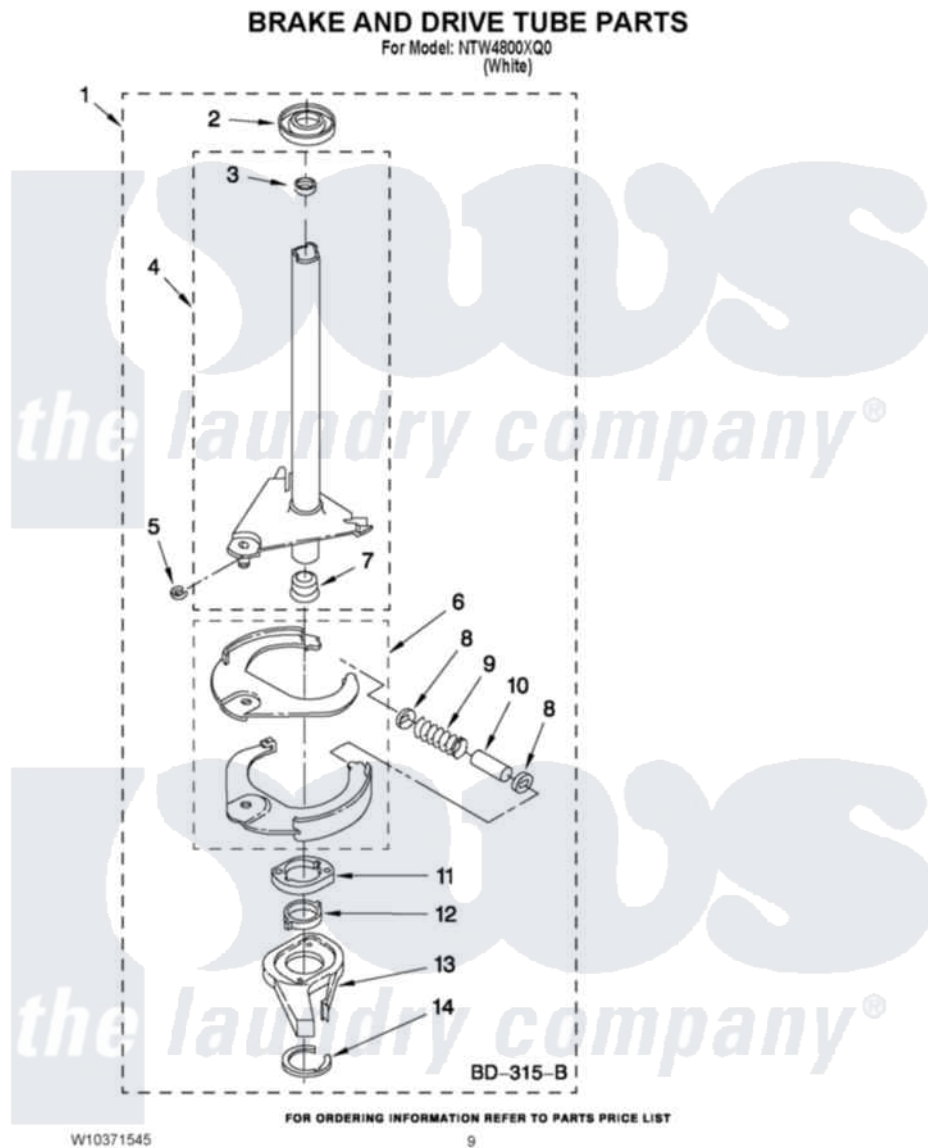

Amana NTW4800XQ0 06 - BRAKE AND DRIVE TUBE PARTS

Amana Residential Amana NTW4800XQ0 Washer Parts Parts Diagram 06 - BRAKE AND DRIVE TUBE PARTS
Click on the part number to view part

Item	Original Part Number	Replaced By	Status	Part Description
1	388952	285792		Basketdrive
2	62658			Ring, Thrust
3	356427			Seal, Spin Pinion
4	64027	64208		Tube-Spin
5	64035	W10083190		Ring, Retaining
6	64232	285438		Shoe-Brake
7	62703	8546462		"T" Bearing, Spin Tube
8	3353956	285658		Sleeve
9	387806		Not Available	Spring, Brake
10	3355360	285658		Sleeve
11	661516	8546461		Cam, Brake Release
12	63022			Sleeve, Cam
13	64194	285790		Lining
14	90368	W10083200		Ring, Retaining
NI	285208			Lubricant