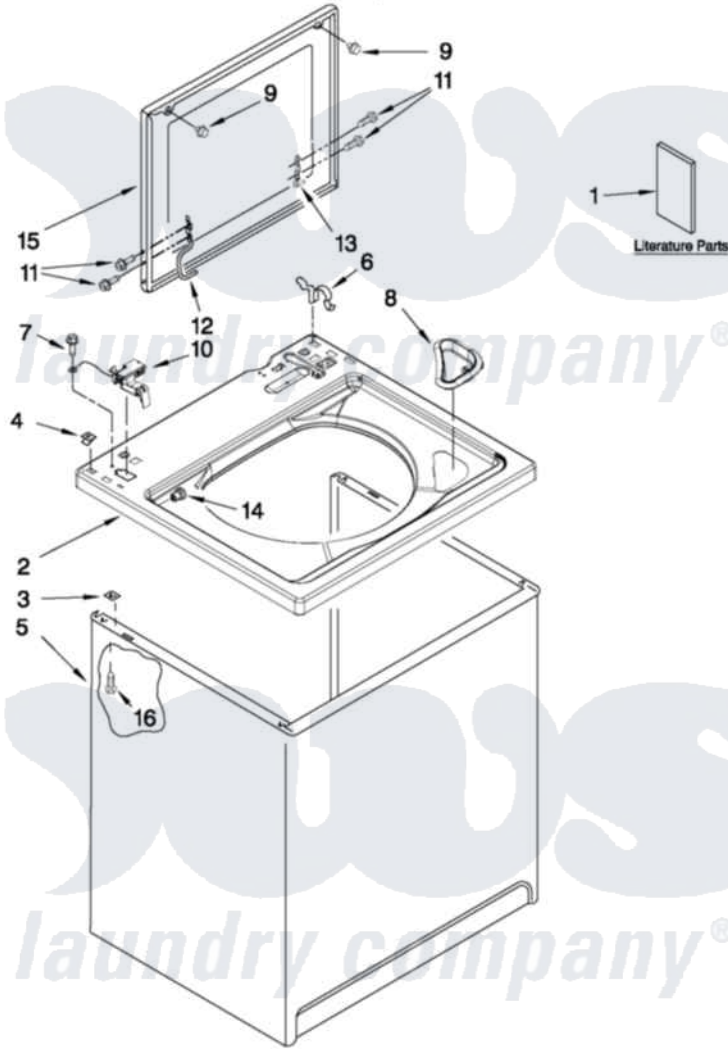

Amana NTW4880YQ0 01 - TOP AND CABINET PARTS

TOP AND CABINET PARTS

For Model: NTW4880YQ0
(White)

AUTOMATIC
WASHER

FOR ORDERING INFORMATION REFER TO PARTS PRICE LIST

5-11 Litho in U.S.A. (MP)(bay)

1

Part No. W10416584 Rev. A

Amana [Residential Amana NTW4880YQ0 Washer Parts](#) Parts Diagram 01 - TOP AND CABINET PARTS

[Click on the part number to view part](#)

Item	Original Part Number	Replaced By	Status	Part Description
1	W10200890		Not Available	INSTRUCTIONS, INSTALLATION (ENGLISH/FRENCH)
"	W10200891		Not Available	INSTRUCTIONS, INSTALLATION (SPANISH)
"	W10347262		Not Available	USE & CARE GUIDE (ENGLISH/FRENCH)
"	W10368957		Not Available	USE & CARE GUIDE (SPANISH)
"	W10362942		Not Available	WIRING DIAGRAM
"	W10196573		Not Available	ENERGY GUIDE
2	W10194570			Top
3	62750			Spacer, Cabinet To Top (4)
4	357213			Nut, Push-In
5	63424			Cabinet
6	62780			Clip, Top And Cabinet And Rear Panel
7	3351614			Screw, Gearcase Cover Mounting

8	W10192089	Dispenser, Bleach
9	9724509	Bumper, Lid
10	8318084	Switch, Lid
11	W10119828	Screw, Lid Hinge Mounting
12	W10225136	Hinge 7 Pad Assembly
13	91770	Hinge, Lid
14	8319539	Bearing, Lid Hinge
15	W10171313	W10193861 Lid
16	3390631	Screw, 10-16 X 3/8