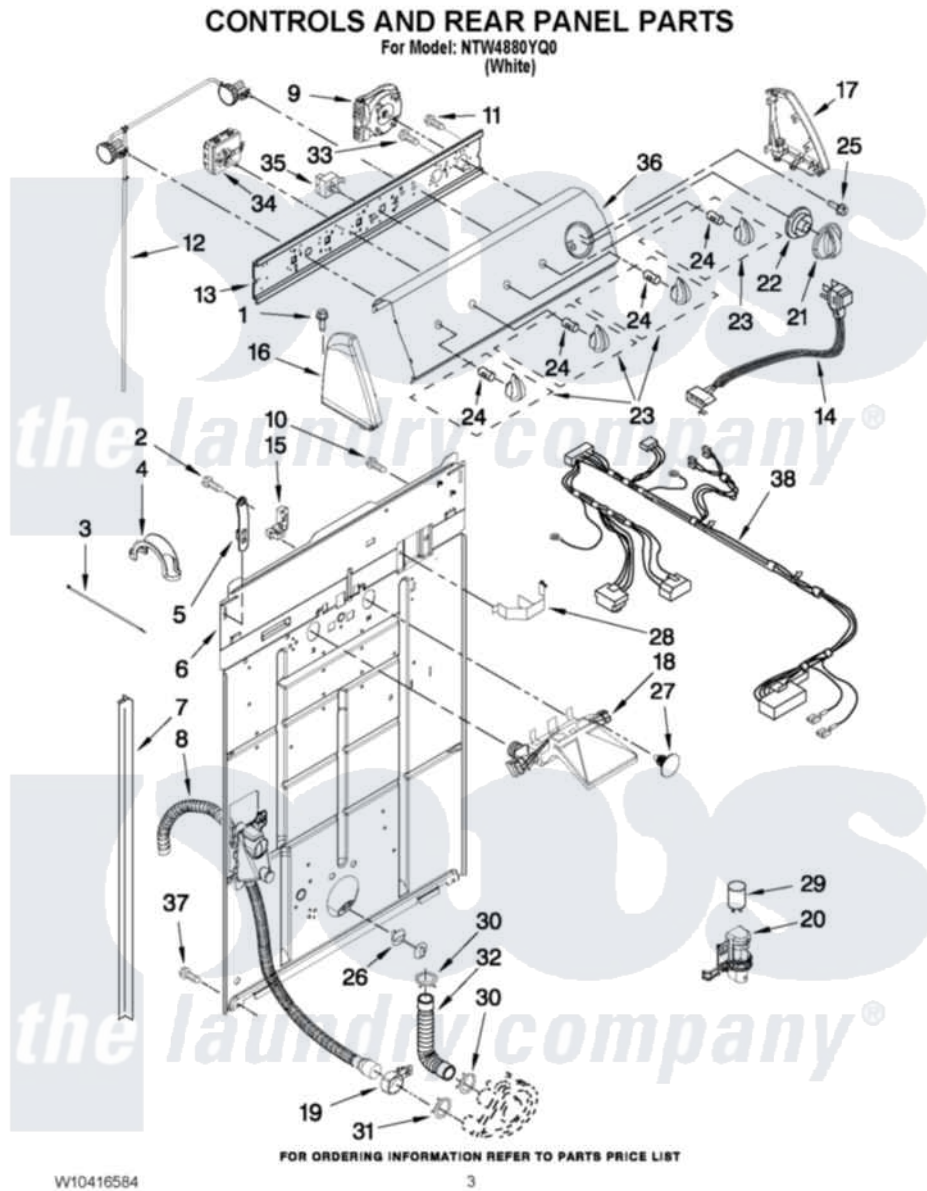

Amana NTW4880YQ0 02 - CONTROLS AND REAR PANEL PARTS

Amana Residential Amana NTW4880YQ0 Washer Parts Parts Diagram 02 - CONTROLS AND REAR PANEL PARTS
Click on the part number to view part

Item	Original Part Number	Replaced By	Status	Part Description
1	388326			Screw, 8-18 X 1.25
2	9740848			Screw, Mixing Valve Mounting
3	W10339879			Tie, Cable
4	8577378			U-Bend, Drain Hose
5	8568314			Strap, Console
6	W10194450			Panel, Rear
7	62747			Pad, Rear Panel
8	W10189267			Drain Hose Assembly
9	W10175553			Timer, Control
10	3351614			Screw, Gearcase Cover Mounting
11	90767			Screw, 8A X 3/8 HeX Washer Head Tapping
12	W10403280			Switch, Pressure Assembly
13	3948608			Bracket, Control
14	8578842	285800		Cord-Power
15	3952821	285777		Relief-Str

16	8271365	279962	Endcap
17	8271359	279962	Endcap
18	W10144820		Valve, Water Inlet W/Thermistor And Vacuum Break
19	8541668		Clamp, Hose
20	8318046		Clip, Capacitor
21	W10196505		Knob, Timer
22	W10196506		Dial, Timer
23	W10196503		Knob, Control
24	8536939		Clip, Knob
25	3400818		Screw, Timer Mounting
26	8519200		Support, Rear Panel
27	W10000080	8282566	Clip, Pine Tree
28	8055003		Clip, Harness And Pressure Switch
29	8572717		Capacitor, Motor Start
30	3363366	616099	Clamp
31	8317496	285655	Clamp, Hose
32	3951449	285871	Hose
33	3400073		Screw, Ground
34	W10184148		Switch, Water Temperature
35	3949187	W10168262	Switch, Rotary
36	W10339557		Panel, Console
37	62863	3390631	Screw, 10-16 X 3/8
38	W10362917		Harness, Wiring