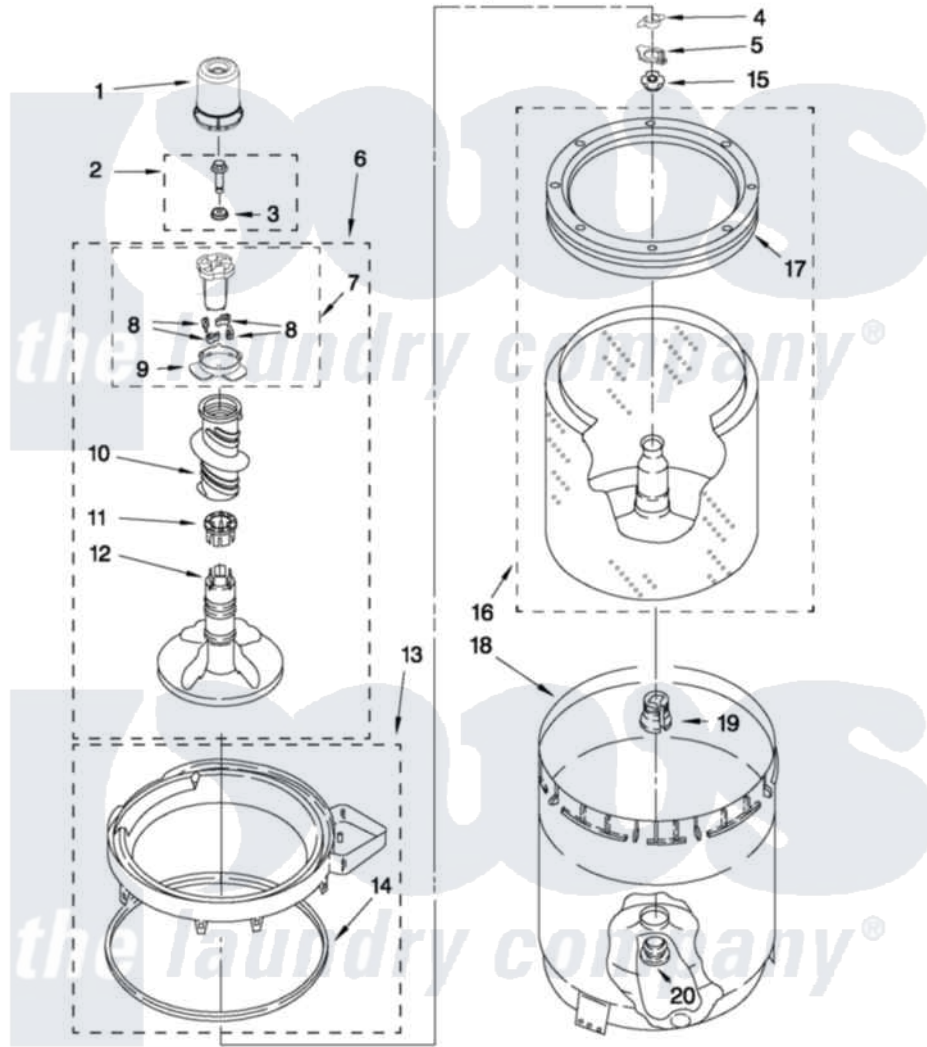

Amana NTW4880YQ0 03 - AGITATOR, BASKET AND TUB PARTS

AGITATOR, BASKET AND TUB PARTS

For Model: NTW4880YQ0
(White)

FOR ORDERING INFORMATION REFER TO PARTS PRICE LIST

W10416584

5

Amana Residential Amana NTW4880YQ0 Washer Parts Parts Diagram 03 - AGITATOR, BASKET AND TUB PARTS

Click on the part number to view part

Item	Original Part Number	Replaced By	Status	Part Description
1	8533251			Dispenser, Fabric Softener
2	358237			Screw And Washer
3	3949550			Washer
4	3354845			Clip, Agitator
5	8543666			Washer, Agitator
6	3361598	285727		Agitator
7	3363662	285748		Cam-Agitator
8	3366877	80040		Dog-Agitator
9	3363661			Bearing, Driven Cam
10	3360824			Auger, Agitator
11	3350389	285587		Washer
12	389386			Agitator
13	8528150	W10445870		Ring-Tub
14	3976308			Gasket, Tub Ring
15	W10116602			Nut, Spanner
16	W10006327			Basket And Balance Ring

17	W10006326	Balance Ring
18	63849	Strain Relief, Power Cord
19	389140	Tub Block, Basket Drive
20	383727	Gasket, Centerpodt