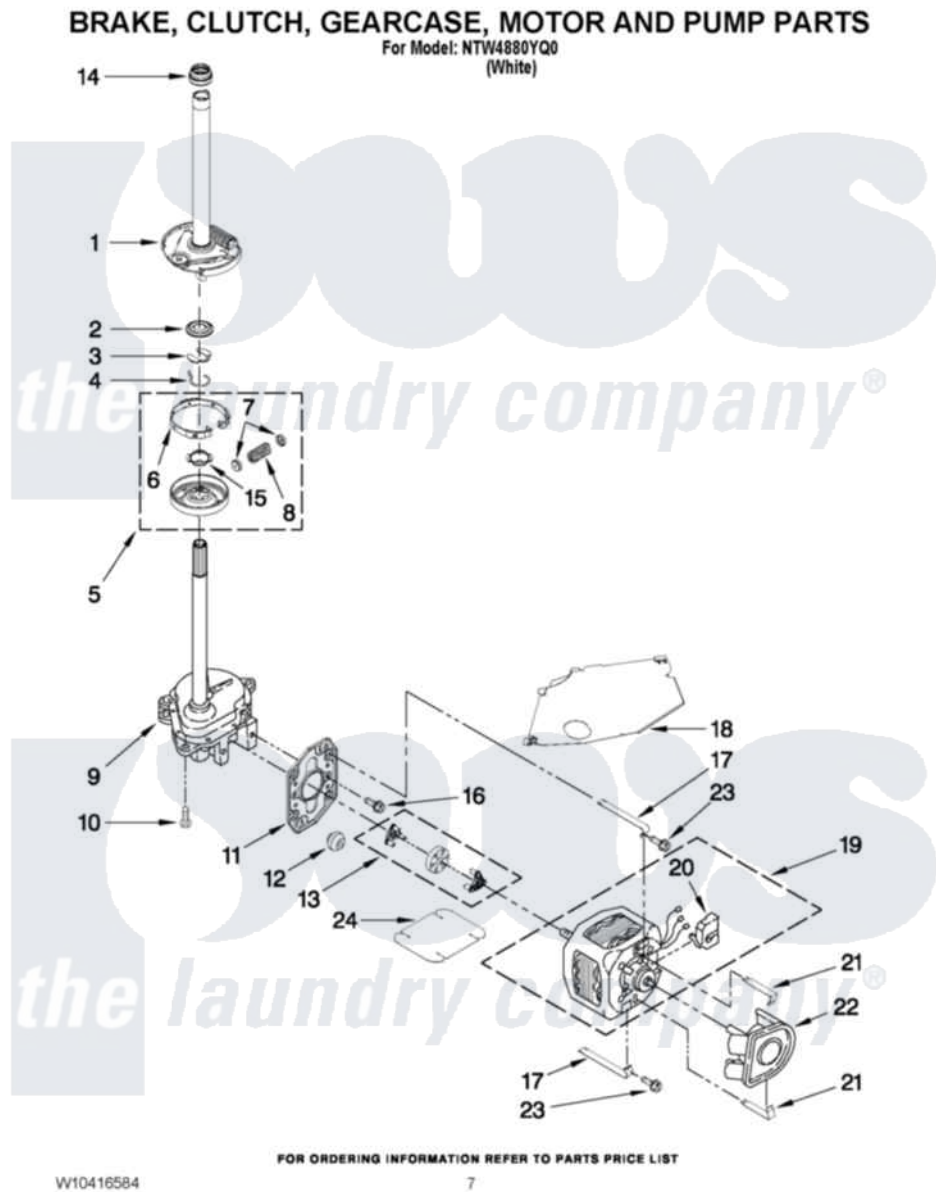

Amana NTW4880YQ0 04 - BRAKE, CLUTCH, GEARCASE, MOTOR AND PUMP PARTS

Amana Residential Amana NTW4880YQ0 Washer Parts Parts Diagram 04 - BRAKE, CLUTCH, GEARCASE, MOTOR AND PUMP PARTS

Click on the part number to view part

Item	Original Part Number	Replaced By	Status	Part Description
1	388952	285792		Basketdrive
2	63292			Washer, Spin Tube Thrust
3	62697	W10080230		Ring, Spin Tube Support
4	63283	285353		Ring
5	3951311	285785		Clutch
6	3951308	285790		Lining
7	62646			Cap, Clutch Spring
8	3946792			Spring And Damper Assembly
9	3360630	3360629		Gearcase
10	3357334	3400516		Screw Anti-Rattle
11	62611			Plate, Motor Mount To Gearcase
12	62691			Grommet, Motor
13	3364003	285753A		Coupling
14	8577374			Seal, Centerpost

15	3355454		Clip, Main Drive
16	3400516		Screw Anti-Rattle
17	W10086010		Retainer, Motor
18	3362089		Shield, Tub To Motor
19	661600		Motor, Main Drive
20	62850	8529896	Switch, Main Drive Motor
21	8546127		Retainer, Pump
22	3363394		Pump
23	3387485	273556	Screw, 10-16 X 5/8
24	3946532		Shield, Motor