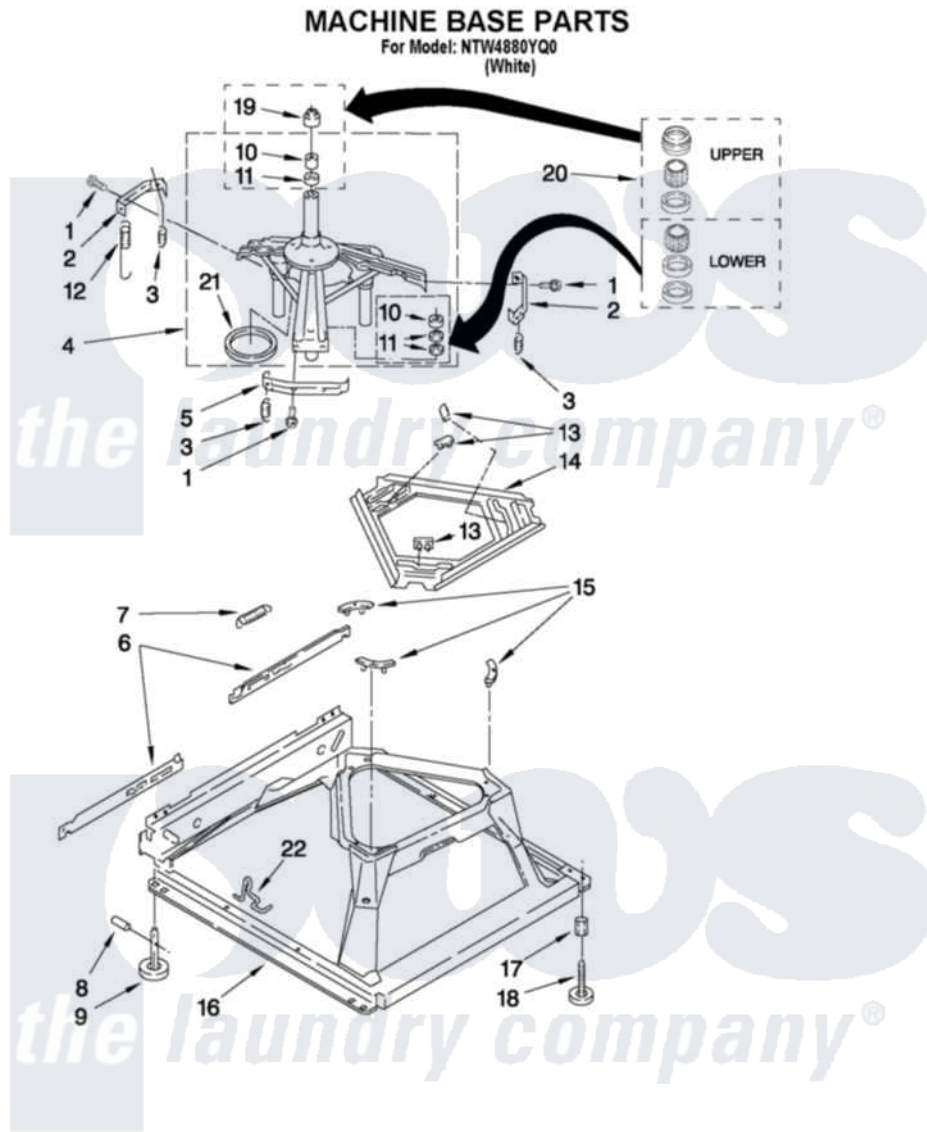

Amana NTW4880YQ0 05 - MACHINE BASE PARTS

FOR ORDERING INFORMATION REFER TO PARTS PRICE LIST

Amana [Residential Amana NTW4880YQ0 Washer Parts](#) Parts Diagram 05 - MACHINE BASE PARTS
 Click on the part number to view part

Item	Original Part Number	Replaced By	Status	Part Description
1	3400076			Screw, Bracket Mounting
2	64067			Bracket, Spring Outer
3	63907			Spring, Suspension
4	8575214	280184		Support
5	64065			Bracket, Spring Outer
6	63466			Link, Leveling Mechanism
7	62597	8316845		Spring
8	62837			Pin, Knurled
9	62596	285244		Feet-Leveling
10	8546455			Bearing, Centerpost
11	357409	359449		Seal, Agitator Shaft
12	W10250667			Spring, Counterweight
13	62568	285219		Pad
14	3946509			Plate, Suspension
15	3363660	285744		Pad
16	3946512	285771		Base

17	3359452	Nut, Lock
18	W10001130	Foot, Leveling
19	8577376	Seal, Centerpost
20	285203	Centerpost Bearing Kit
21	63134	Ring, Sound Deadening
22	W10145155	Retainer, Suspension Spring