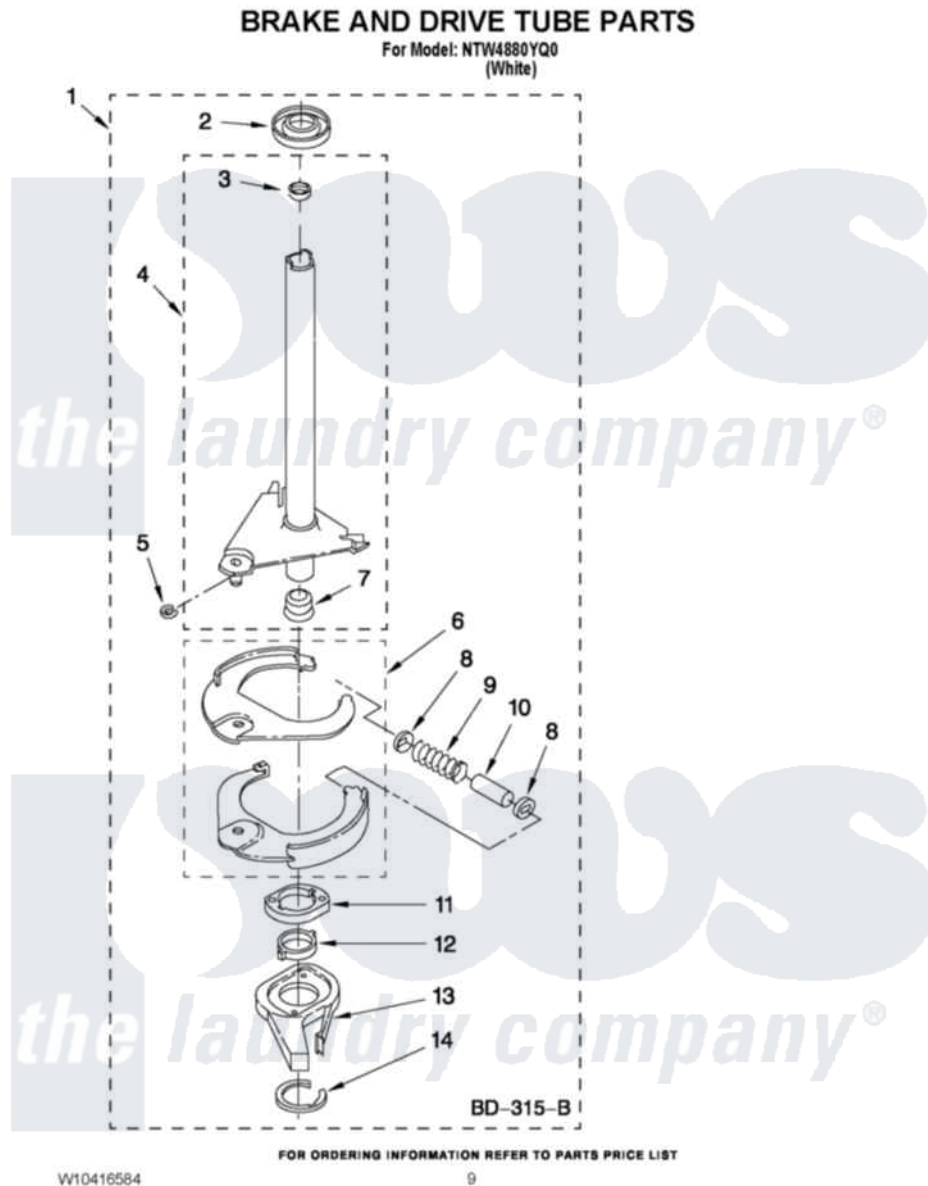

Amana NTW4880YQ0 06 - BRAKE AND DRIVE TUBE PARTS

Amana Residential Amana NTW4880YQ0 Washer Parts Parts Diagram 06 - BRAKE AND DRIVE TUBE PARTS
Click on the part number to view part

Item	Original Part Number	Replaced By	Status	Part Description
1	388952	285792		Basketdrive
2	62658			Ring, Thrust
3	356427			Seal, Spin Pinion
4	64027	64208		Tube-Spin
5	64035	W10083190		Ring, Retaining
6	64232	285438		Shoe-Brake
7	62703	8546462		"T" Bearing, Spin Tube
8	3353956	285658		Sleeve
9	387806		Not Available	Spring, Brake
10	3355360	285658		Sleeve
11	661516	8546461		Cam, Brake Release
12	63022			Sleeve, Cam
13	64194	285790		Lining
14	90368	W10083200		Ring, Retaining
NI	285208			Lubricant