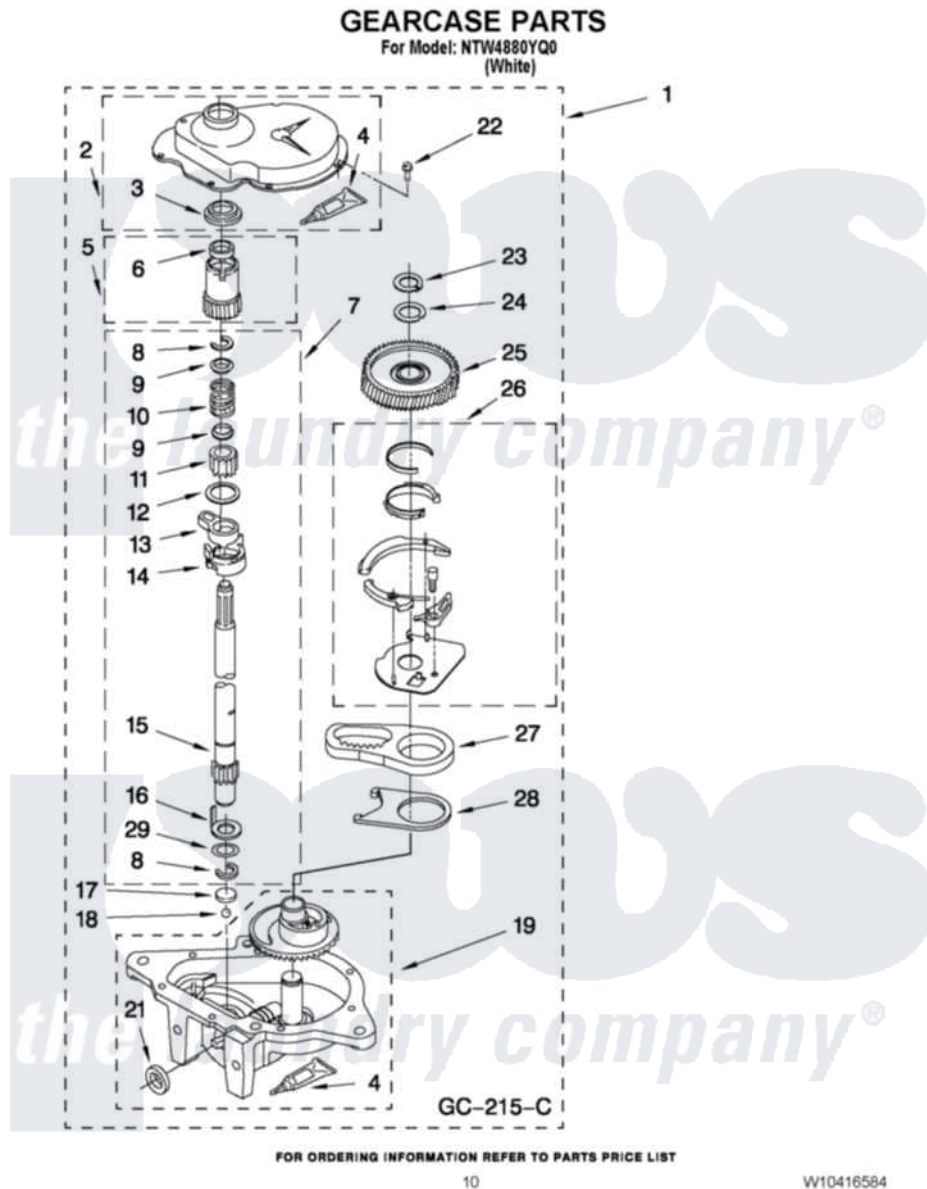

# Amana NTW4880YQ0 07 - GEARCASE PARTS

Amana [Residential Amana NTW4880YQ0 Washer Parts](#) Parts Diagram 07 - GEARCASE PARTS  
Click on the part number to view part

Item	Original Part Number	Replaced By	Status	Part Description
1	3360630	<a href="#">3360629</a>		Gearcase
2	<a href="#">285202</a>			Cover, Gearcase
3	<a href="#">3349985</a>			Seal, Gearcase Cover
4	<a href="#">285195</a>			Sealer Sealer, Gasket
5	63320	<a href="#">285362</a>		Gear and Pinion
6	<a href="#">356427</a>			Seal, Spin Pinion
7	<a href="#">389387</a>			Shaft, Agitator
8	90369		Not Available	Ring, Retaining (2)
9	<a href="#">62677</a>			Retainer, Spring
10	<a href="#">62676</a>			Spring, Agitator
11	63273	<a href="#">285509</a>		Shaft, Agitator
12	<a href="#">62619</a>			Washer, Agitator Gear
13	62580	<a href="#">285206</a>		Cam-Agitator
14	62581	<a href="#">285206</a>		Cam-Agitator
15	<a href="#">285509</a>			Shaft, Agitator
16	<a href="#">62618</a>			Washer, Cam Thrust

17	16018	<a href="#">285205</a>	Bearing
18	85529	<a href="#">285205</a>	Bearing
19	389230	<a href="#">285515</a>	Gearcase
21	<a href="#">285352</a>		Seal Kit, Thrust Plug
22	<a href="#">3351614</a>		Screw, Gearcase Cover Mounting
23	3362552	<a href="#">285765</a>	Ring-Retr
24	285735	<a href="#">285766</a>	Washer Kit, Thrust
25	62570	<a href="#">285362</a>	Gear and Pinon
26	388253	<a href="#">999516</a>	Shelf-Glas
27	3349296	<a href="#">8546456</a>	Rack, Connecting
28	<a href="#">62621</a>		Actuator, Shift
29	<a href="#">388815</a>		Washer, Intermediate 1 3976263 Miscellaneous Parts Bag 2 3976300 Washer, Inlet Hose 3 3366913 Clamp, Hose