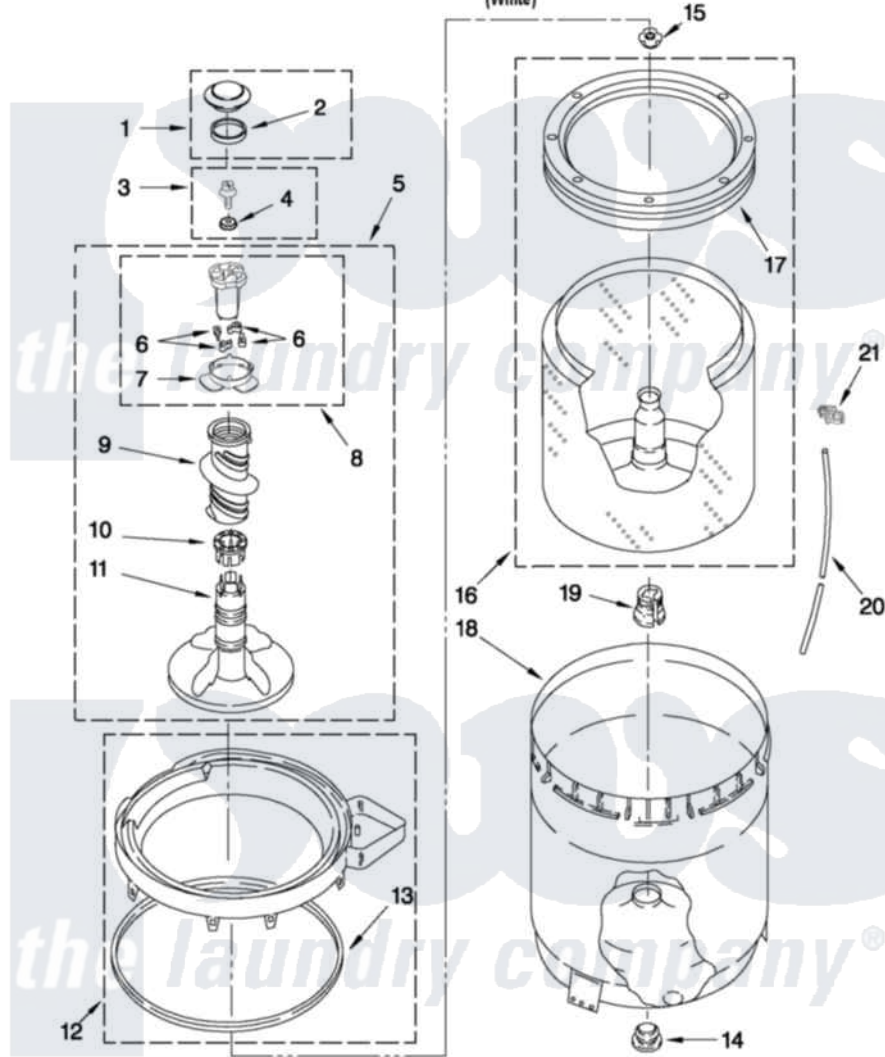

Amana NTW5100XQ0 03 - AGITATOR, BASKET AND TUB PARTS

AGITATOR, BASKET AND TUB PARTS

For Model: NTW5100XQ0
(White)

W10384508

FOR ORDERING INFORMATION REFER TO PARTS PRICE LIST

5

Amana [Residential Amana NTW5100XQ0 Washer Parts](#) Parts Diagram 03 - AGITATOR, BASKET AND TUB PARTS
Click on the part number to view part

Item	Original Part Number	Replaced By	Status	Part Description
1	63973	3362061		Cap
2	358912			Seal, Agitator Cap
3	358237			Screw And Washer
4	3949550			Washer
5	3361598	285727		Agitator
6	3366877	80040		Dog-Agitator
7	3363661			Bearing, Driven Cam
8	3363662	285748		Cam-Agitator
9	3360824			Auger, Agitator
10	3350389	285587		Washer
11	389386			Agitator
12	W10445870			Ring-Tub
13	3976308			Gasket, Tub Ring
14	383727			Gasket, Centerpod
15	21366			Nut, Spanner
16	W10389329			Clothes Container, Assembly

17	387240		Ring, Balance
18	63849		Strain Relief, Power Cord
19	389140		Tub Block, Basket Drive
20	W10297437	353244	Hose, Pressure Switch
21	2219077		Clip, Pressure Switch Hose