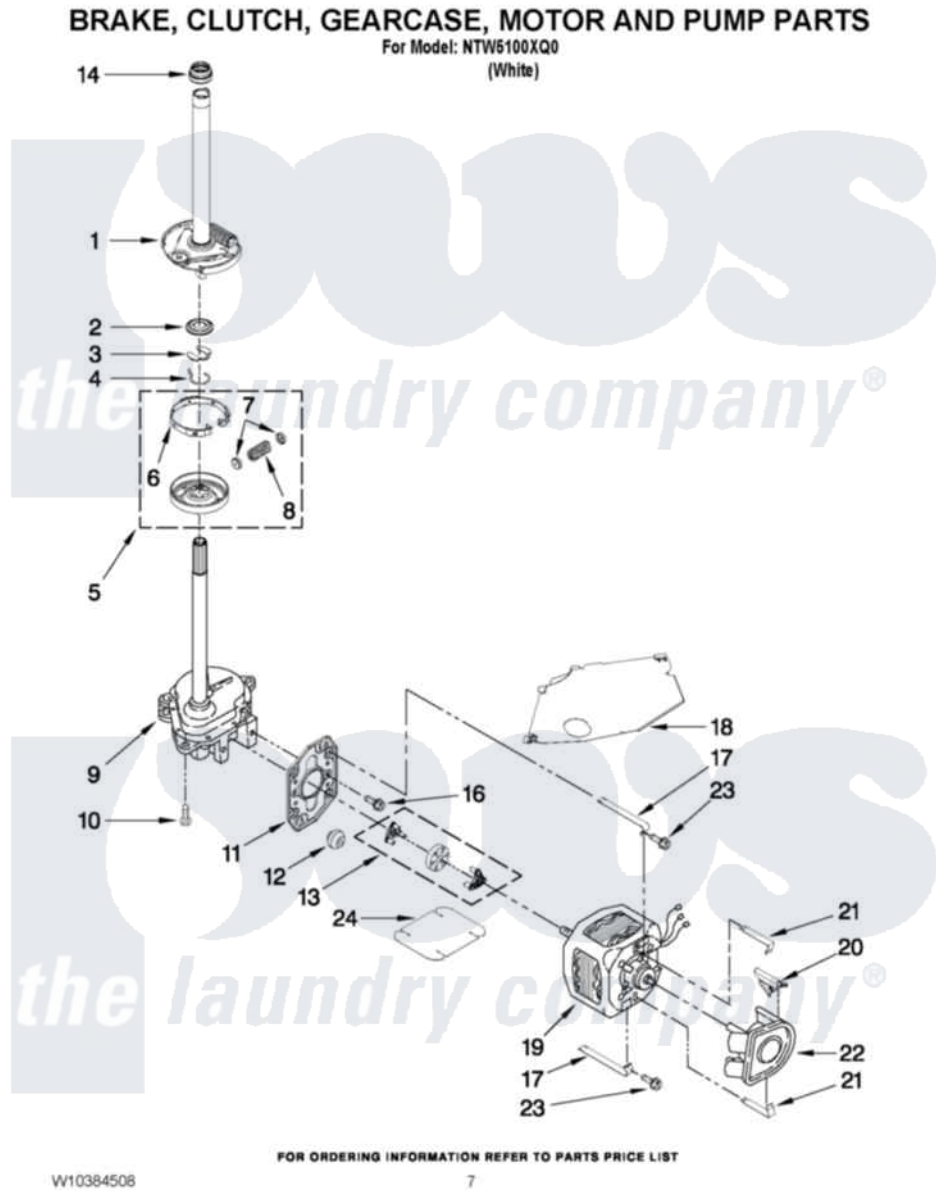

# Amana NTW5100XQ0 04 - BRAKE, CLUTCH, GEARCASE, MOTOR AND PUMP PARTS

Amana Residential Amana NTW5100XQ0 Washer Parts Parts Diagram 04 - BRAKE, CLUTCH, GEARCASE, MOTOR AND PUMP PARTS

Click on the part number to view part

Item	Original Part Number	Replaced By	Status	Part Description
1	388952	<a href="#">285792</a>		Basketdrive
2	<a href="#">63292</a>			Washer, Spin Tube Thrust
3	62697	<a href="#">W10080230</a>		Ring, Spin Tube Support
4	63283	<a href="#">285353</a>		Ring
5	3951311	<a href="#">285785</a>		Clutch
6	3951308	<a href="#">285790</a>		Lining
7	<a href="#">62646</a>			Cap, Clutch Spring
8	<a href="#">3946792</a>			Spring And Damper Assembly
9	3360630	<a href="#">3360629</a>		Gearcase
10	3357334	<a href="#">3400516</a>		Screw Anti-Rattle
11	<a href="#">62611</a>			Plate, Motor Mount To Gearcase
12	<a href="#">62691</a>			Grommet, Motor
13	3364003	<a href="#">285753A</a>		Coupling
14	<a href="#">8577374</a>			Seal, Centerpost

16	<a href="#">3400516</a>		Screw Anti-Rattle
17	<a href="#">W10086010</a>		Retainer, Motor
18	<a href="#">3362089</a>		Shield, Tub To Motor
19	661599	<a href="#">661600</a>	Motor, Main Drive
20	<a href="#">W10286361</a>		Clip, Pump Leg
21	<a href="#">8546127</a>		Retainer, Pump
22	<a href="#">W10288040</a>		Pump
23	3387485	<a href="#">273556</a>	Screw, 10-16 X 5/8
24	<a href="#">3946532</a>		Shield, Motor