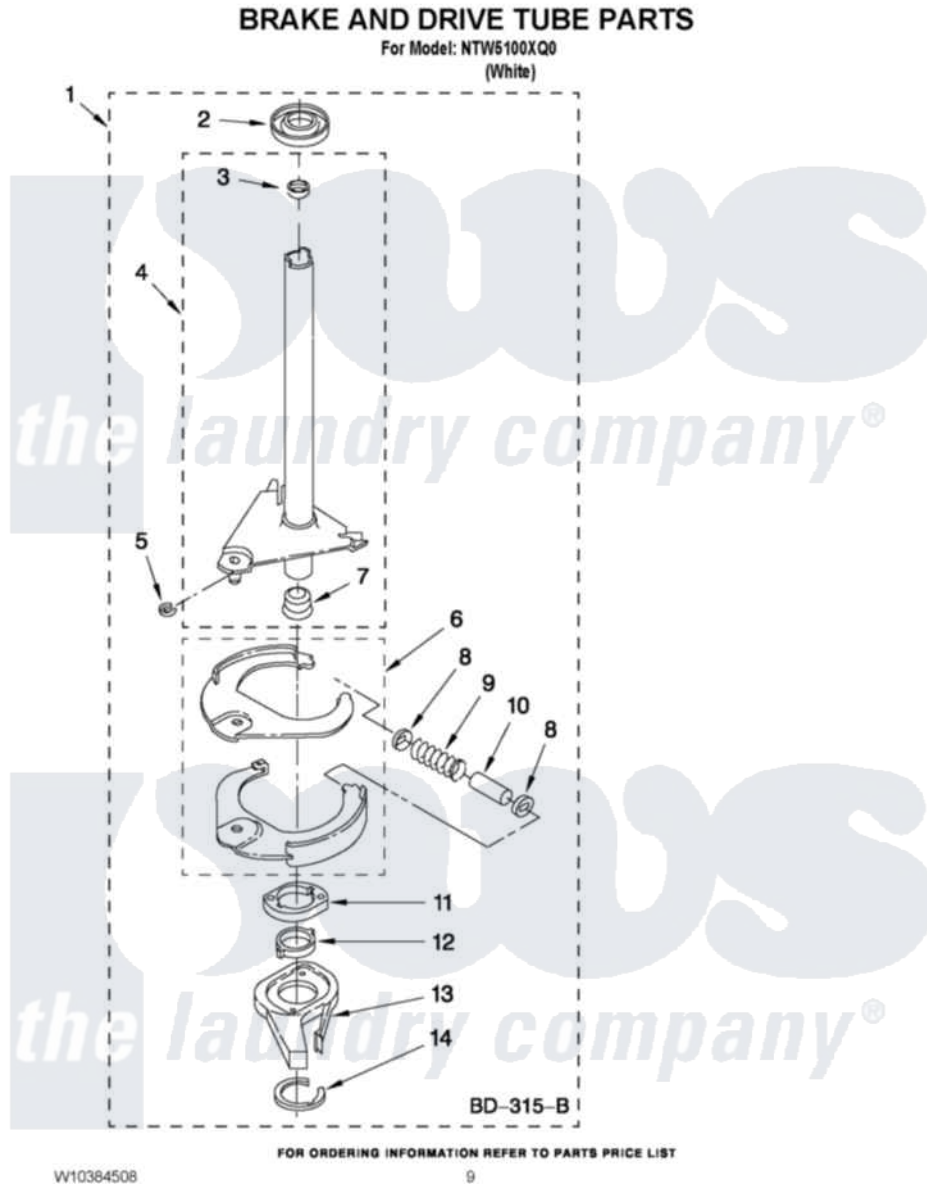

Amana NTW5100XQ0 06 - BRAKE AND DRIVE TUBE PARTS

Amana Residential Amana NTW5100XQ0 Washer Parts Parts Diagram 06 - BRAKE AND DRIVE TUBE PARTS
Click on the part number to view part

Item	Original Part Number	Replaced By	Status	Part Description
1	388952	285792		Basketdrive
2	62658			Ring, Thrust
3	356427			Seal, Spin Pinion
4	64027	64208		Tube-Spin
5	64035	W10083190		Ring, Retaining
6	64232	285438		Shoe-Brake
7	62703	8546462		"T" Bearing, Spin Tube
8	3353956	285658		Sleeve
9	387806		Not Available	Spring, Brake
10	3355360	285658		Sleeve
11	661516	8546461		Cam, Brake Release
12	63022			Sleeve, Cam
13	64194	285790		Lining
14	90368	W10083200		Ring, Retaining
NI	285208			Lubricant