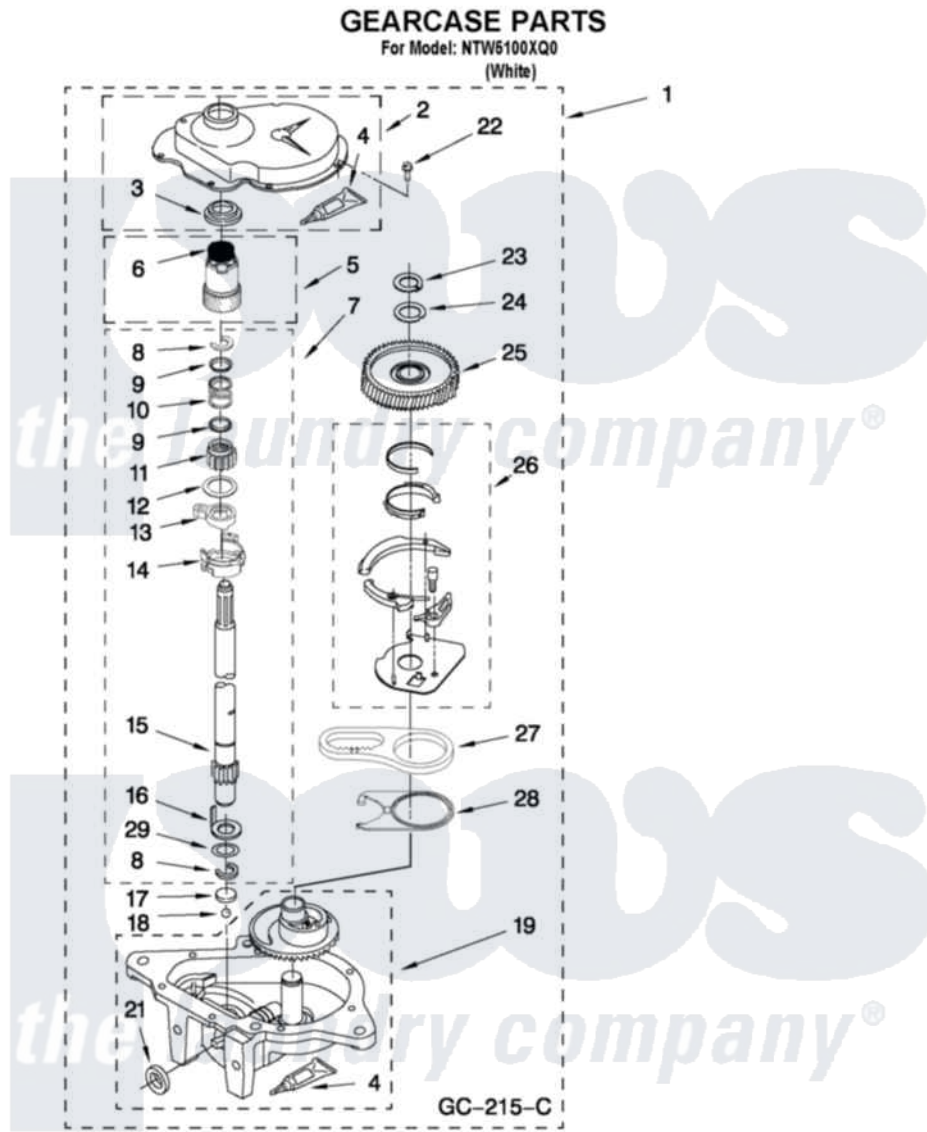

# Amana NTW5100XQ0 07 - GEARCASE PARTS

FOR ORDERING INFORMATION REFER TO PARTS PRICE LIST

10

W10384508

Amana [Residential Amana NTW5100XQ0 Washer Parts](#) Parts Diagram 07 - GEARCASE PARTS

[Click on the part number to view part](#)

Item	Original Part Number	Replaced By	Status	Part Description
1	3360630	<a href="#">3360629</a>		Gearcase
2	<a href="#">285202</a>			Cover, Gearcase
3	<a href="#">3349985</a>			Seal, Gearcase Cover
4	<a href="#">285195</a>			Sealer Sealer, Gasket
5	63320	<a href="#">285362</a>		Gear and Pinion
6	<a href="#">356427</a>			Seal, Spin Pinion
7	<a href="#">389387</a>			Shaft, Agitator
8	90369		Not Available	Ring, Retaining (2)
9	<a href="#">62677</a>			Retainer, Spring
10	<a href="#">62676</a>			Spring, Agitator
11	63273	<a href="#">285509</a>		Shaft, Agitator
12	<a href="#">62619</a>			Washer, Agitator Gear
13	62580	<a href="#">285206</a>		Cam-Agitator
14	62581	<a href="#">285206</a>		Cam-Agitator
15	<a href="#">285509</a>			Shaft, Agitator
16	<a href="#">62618</a>			Washer, Cam Thrust

17	16018	<a href="#">285205</a>	Bearing
18	85529	<a href="#">285205</a>	Bearing
19	389230	<a href="#">285515</a>	Gearcase
21	<a href="#">285352</a>		Seal Kit, Thrust Plug
22	<a href="#">3351614</a>		Screw, Gearcase Cover Mounting
23	3362552	<a href="#">285765</a>	Ring-Retr
24	285735	<a href="#">285766</a>	Washer Kit, Thrust
25	62570	<a href="#">285362</a>	Gear and Pinon
26	388253	<a href="#">999516</a>	Shelf-Glas
27	3349296	<a href="#">8546456</a>	Rack, Connecting
28	<a href="#">62621</a>		Actuator, Shift
29	<a href="#">388815</a>		Washer, Intermediate 1 3976263 Miscellaneous Parts Bag 2 3976300 Washer, Inlet Hose 3 3366913 Clamp, Hose