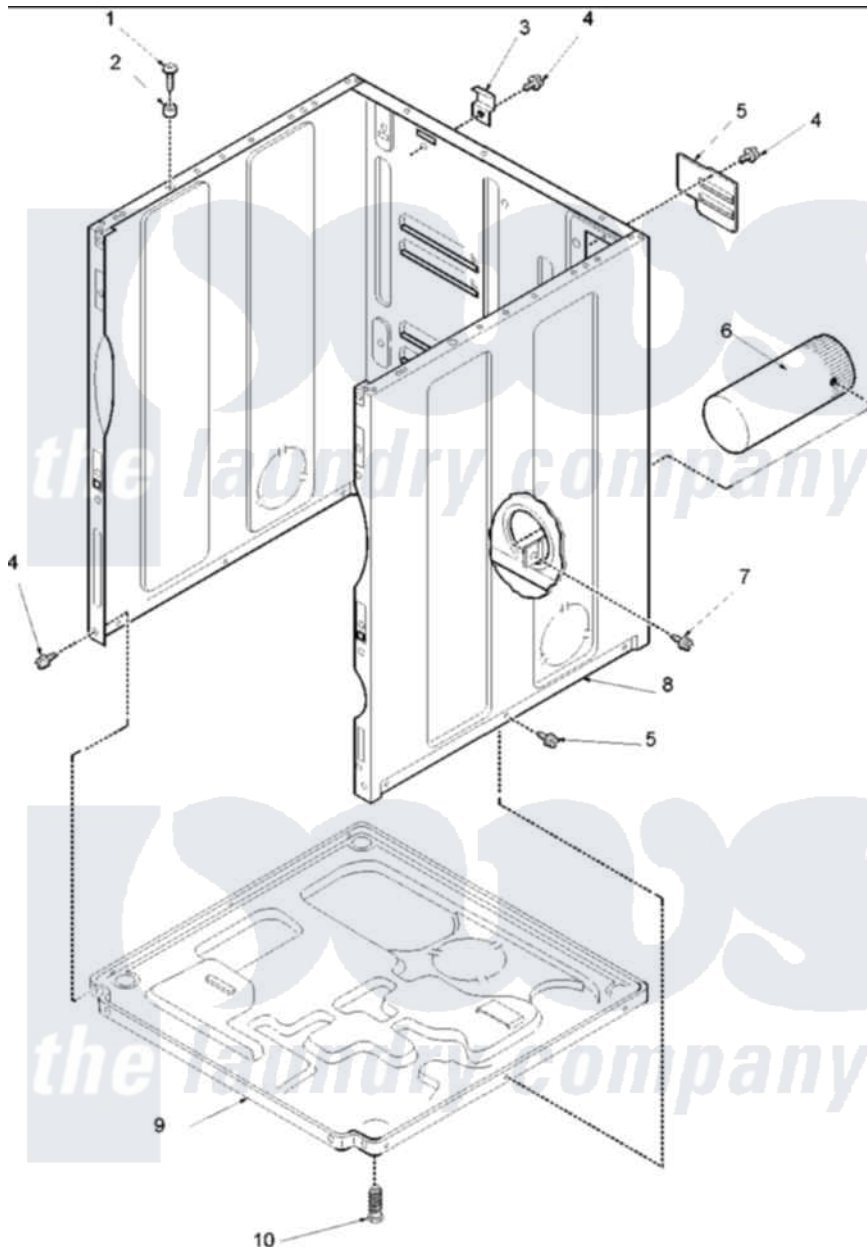

Amana SLE120RAW (BOM: PSLE120RAW) 01 - Cabinet and Base

Amana Residential Amana SLE120RAW (BOM: PSLE120RAW) Washer Parts Parts Diagram 01 - Cabinet and Base
 Click on the part number to view part

Item	Original Part Number	Replaced By	Status	Part Description
1	32671	Y014874		Screw, Idler Arm And Sleeve
2	505187			Locator, Panel
3	500003			Hinge, Top
4	503661	27001200		Screw
5	500114	510903		Plate Access Panel
6	505518			Duct, Exhaust
7	503688			Screw, 10B-16 X .34 I
8	40076402W	37001284		Cabinet As Pack
9	500070			Base, Dryer
10	Y500101			Leg, Leveling