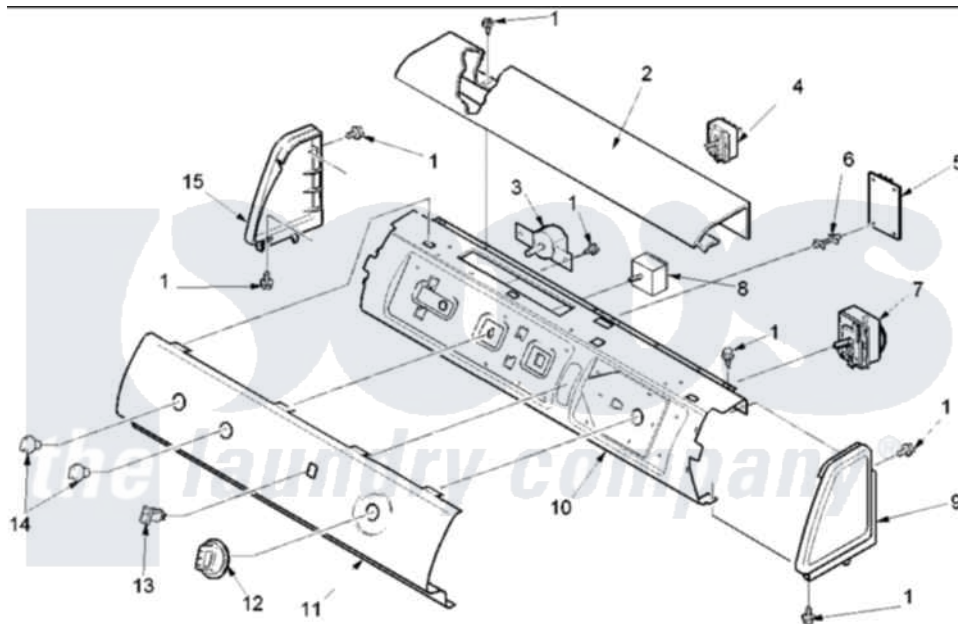

Amana SLE120RAW (BOM: PSLE120RAW) 02 - Control Panel

Amana [Residential Amana SLE120RAW \(BOM: PSLE120RAW\) Washer Parts](#) Parts Diagram 02 - Control Panel
 Click on the part number to view part

Item	Original Part Number	Replaced By	Status	Part Description
1	501086	90767		Screw, 8A X 3/8 HeX Washer Head Tapping
2	503674W			Cover, Top
7	40112401		Not Available	TIMER
9	40012701W		Not Available	ENDCAP (RT-WHT)
10	40039610			Panel, Support
11	40071601W		Not Available	PANEL,GRAPHIC(WHITE)
15	40012702W			Endcap