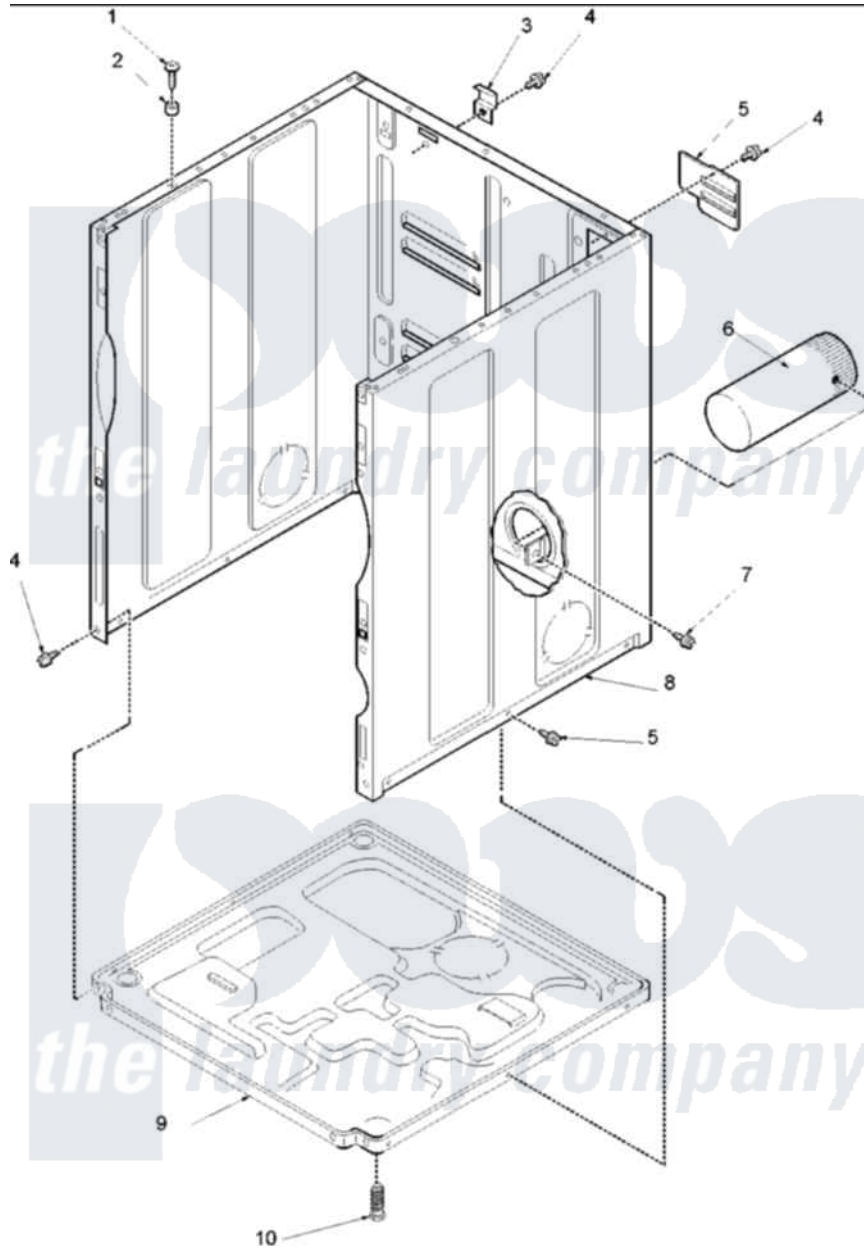

# Amana SLE332RAW (BOM: PSLE332RAW) 01 - Cabinet and Base

Amana Residential Amana SLE332RAW (BOM: PSLE332RAW) Washer Parts Parts Diagram 01 - Cabinet and Base  
 Click on the part number to view part

Item	Original Part Number	Replaced By	Status	Part Description
1	32671	<a href="#">Y014874</a>		Screw, Idler Arm And Sleeve
2	<a href="#">505187</a>			Locator, Panel
3	<a href="#">500003</a>			Hinge, Top
4	503661	<a href="#">27001200</a>		Screw
5	500114	<a href="#">510903</a>		Plate Access Panel
6	<a href="#">505518</a>			Duct, Exhaust
7	<a href="#">503688</a>			Screw, 10B-16 X .34 I
8	40076402W	<a href="#">37001284</a>		Cabinet As Pack
9	<a href="#">500070</a>			Base, Dryer
10	<a href="#">Y500101</a>			Leg, Leveling