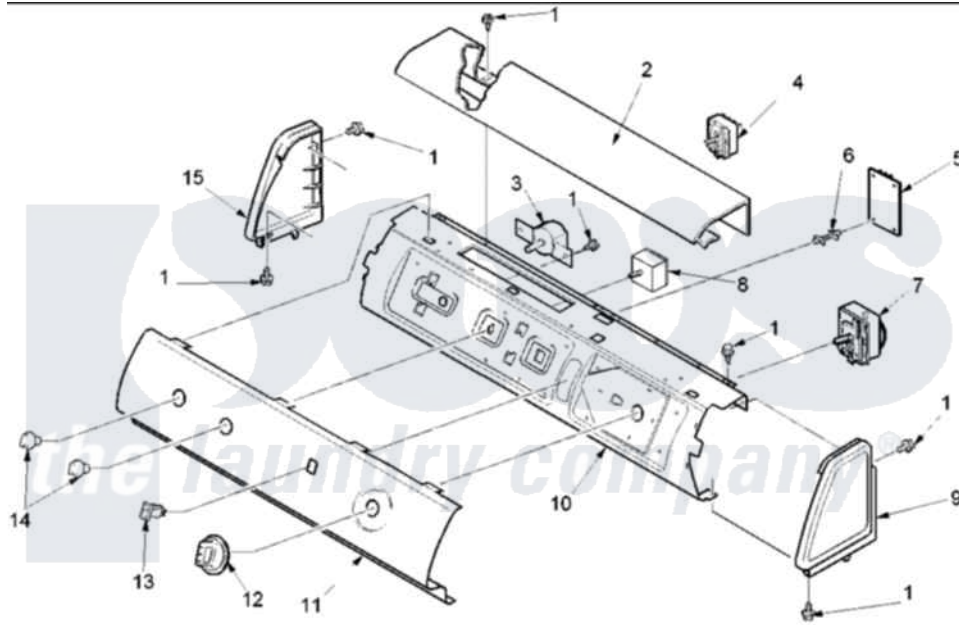

Amana SLE332RAW (BOM: PSLE332RAW) 02 - Control Panel

Amana [Residential Amana SLE332RAW \(BOM: PSLE332RAW\) Washer Parts](#) Parts Diagram 02 - Control Panel
 Click on the part number to view part

Item	Original Part Number	Replaced By	Status	Part Description
1	501086	90767		Screw, 8A X 3/8 HeX Washer Head Tapping
2	503674W			Cover, Top
3	40084101			Switch, Fab Sel-3 Position
7	40112601	R0000409		Timer
8	40070501			Buzzer, Adjustable
9	40012701W		Not Available	ENDCAP (RT-WHT)
10	40039610			Panel, Support
11	40071901W		Not Available	PANEL,GRAPHIC(WHITE)
14	40088601W			Assembly, Knob Rotary
15	40012702W			Endcap