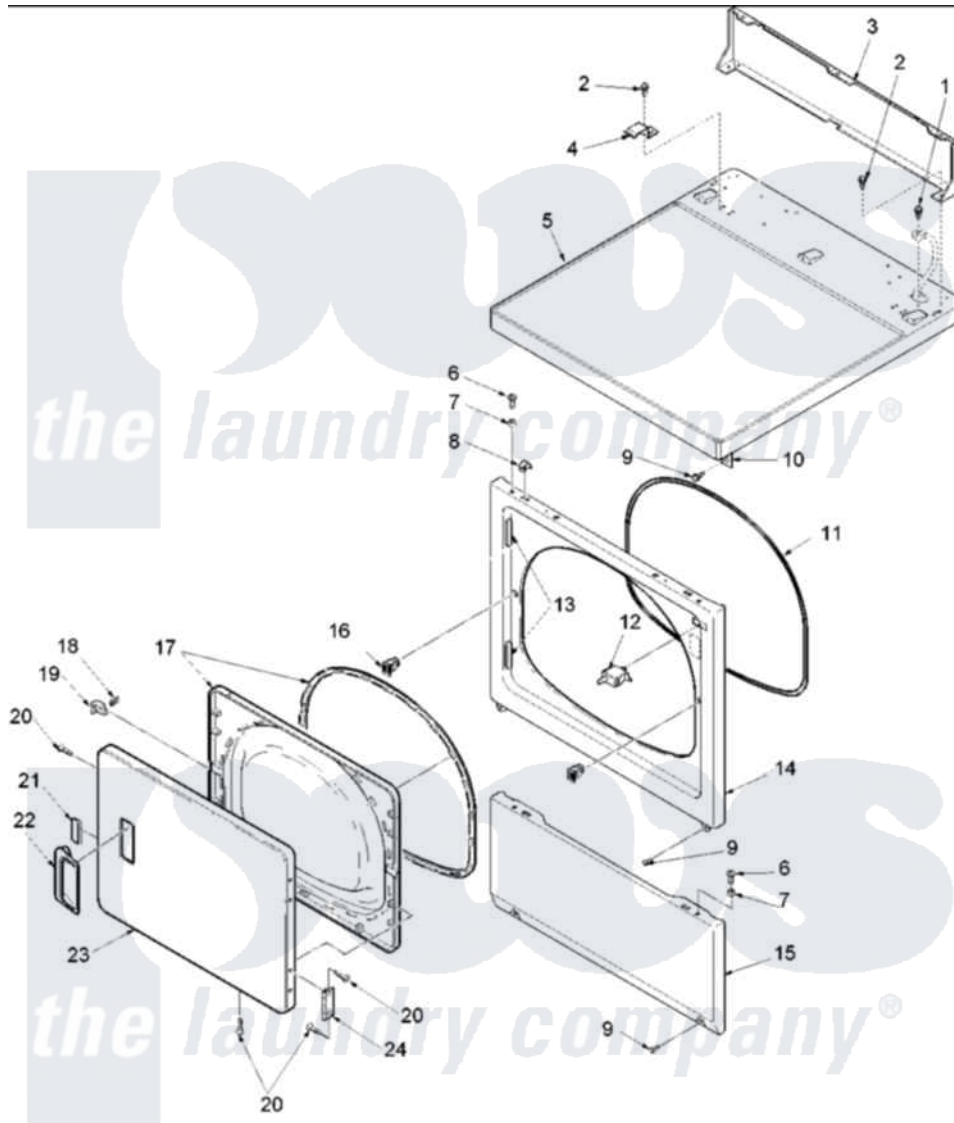

Amana SLE332RAW (BOM: PSLE332RAW) 03 - Door and Front, Access, and Top Panel

Amana Residential Amana SLE332RAW (BOM: PSLE332RAW) Washer Parts Parts Diagram 03 - Door and Front, Access, and Top Panel
 Click on the part number to view part

Item	Original Part Number	Replaced By	Status	Part Description
1	503688			Screw, 10B-16 X .34 I
2	501086	90767		Screw, 8A X 3/8 HeX Washer Head Tapping
3	500343		Not Available	PANEL,BACK(HOME HOOD)
4	Y503876			Clip, Hold Down
5	40070201W	37001027		Panel, Top
6	32671	Y014874		Screw, Idler Arm And Sleeve
7	505187			Locator, Panel
8	56080	22001650		Fastener, Spring
9	503661	27001200		Screw
10	500084	40130801		Bracket, Top Mount
11	504005	511056		Seal Front Panel
12	Y504570	W10169313		Switch-Dor
13	503126			Plug, Hinge Hole
14	503639W	503656WP		Panel, Front

15	40045302W	40045301WP	Panel, Access
16	54660	LA-1003	Door Catch Kit
17	503643W	37001028	Seal And Liner, Assembly
18	500039	510181	Strike Doormetal
19	500223	40116201	Bracket, Door Strike
20	500226		Screw, 8b-16 x 5/8 Tap
21	505328		Wedge, Door Handle
22	503646W	R9800012	Pull, Door
23	503642W	12002136	Door Handle
24	Y503676		Hinge, Door And Top