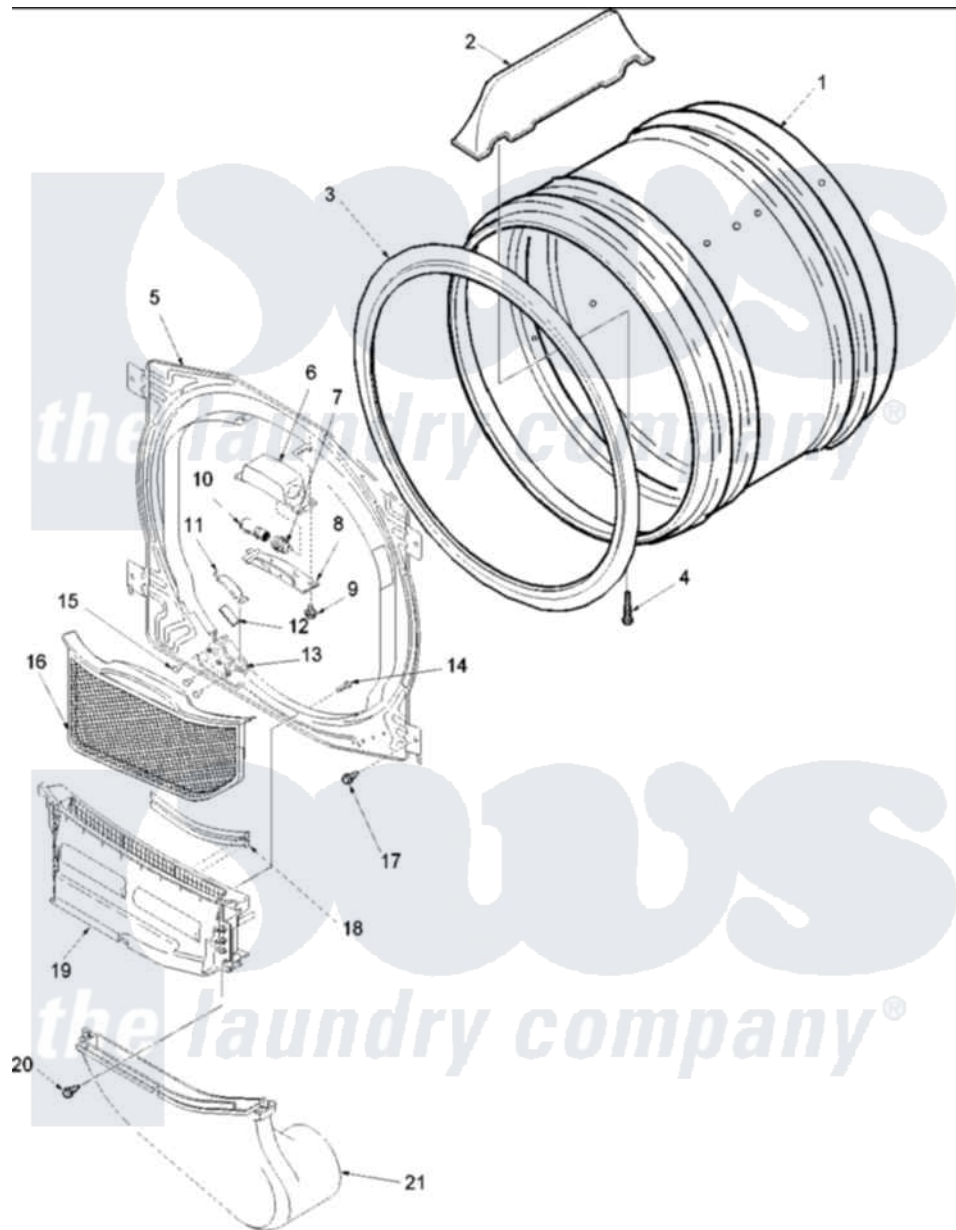

# Amana SLE332RAW (BOM: PSLE332RAW) 04 - Front Bulkhead, Air Duct & Cylinder

Amana Residential Amana SLE332RAW (BOM: PSLE332RAW) Washer Parts Parts Diagram 04 - Front Bulkhead, Air Duct & Cylinder

[Click on the part number to view part](#)

Item	Original Part Number	Replaced By	Status	Part Description
1	503657W	<a href="#">504467WP</a>		Cylinder Assembly
2	503703	<a href="#">12002559</a>		Baffle Kit
3	501801	<a href="#">37001132</a>		Seal, Cylinder
4	<a href="#">Y62588</a>			Screw, 10BT-12 X 1 Tap
5	503709WP	<a href="#">503616WP</a>		Assembly, Frt Bulkhead
6	503622	<a href="#">Y504452</a>		Light Assembly
7	504458	<a href="#">Y504452</a>		Light Assembly
8	<a href="#">40094301</a>			Lens, Light
9	500227	<a href="#">505295</a>		Screw, No.8ab-16 x 3/4 PH
10	Y60954	<a href="#">67001316</a>		Bulb, Light
11	Y501676	<a href="#">37001298</a>		Glide- Dry
12	500092	<a href="#">510189</a>		Pad Felt
13	501554	<a href="#">12002090</a>		Bracket
14	<a href="#">500226</a>			Screw, 8b-16 x 5/8 Tap
15	504540		Not Available	(USED TO FASTEN 501554)