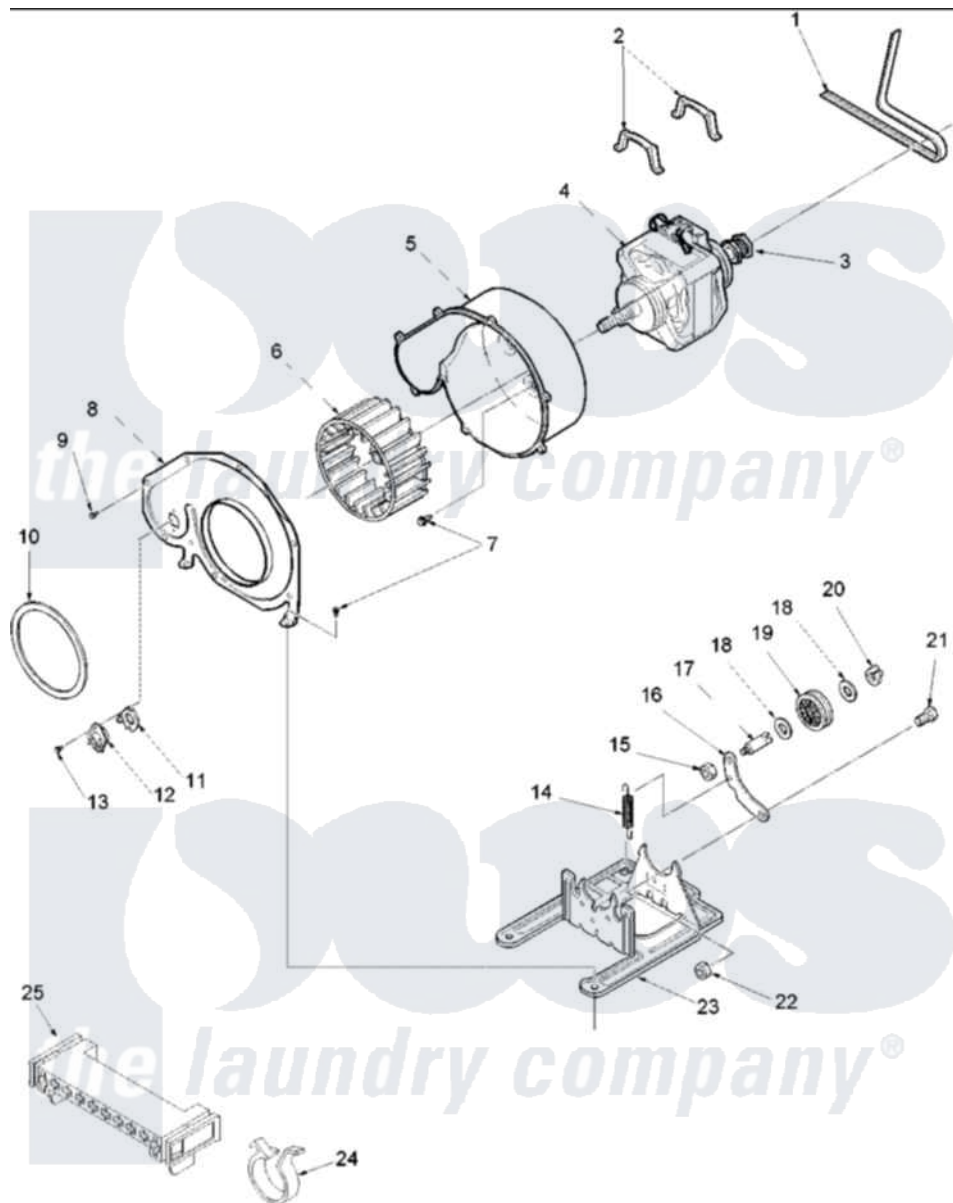

Amana SLE332RAW (BOM: PSLE332RAW) 05 - Motor and Fan Assembly

Amana Residential Amana SLE332RAW (BOM: PSLE332RAW) Washer Parts Parts Diagram 05 - Motor and Fan Assembly

Click on the part number to view part

Item	Original Part Number	Replaced By	Status	Part Description
1	4011201			Belt, Cylinder
2	Y58047	660658		Clamp, Motor Mounting 343481 685441
3	40048501	2200376		Motor
4	40099801	2200376		Motor
5	56020			Housing, Blower
6	56000	510139P		Assembly Blower Fan Package
7	503661	27001200		Screw
8	500078	511969P		Kit Blower Housing And Cover
9	31260			Screw, No.8 X 3/8 Ind H
10	40090001	37001119		Seal, Blower Housing
11	61623			Thermostat, Heater-BR
12	503979			Thermostat
13	Y33561	489464		Screw
14	56076			Spring, Idler

15	56156	358160	Nut
16	500910	37001144	Assembly- Idler
17	56461		Shaft
18	52549		Washer, 501 ID X3/4 Odx
19	Y54414		Assembly, Wheel And Bearing
20	23748		Ring, Retaining
21	500824		Screw, 1/4-20 Unc Hex
22	52566	27001225	Nut, Jam Mid Lock 1/4-20
23	503613		Mount, Motor
24	504034		Clip, Wire
25	500338		Housing-10 Position
NI	500269	37001287	Assembly, Idler Lever/Shaft/Pulley