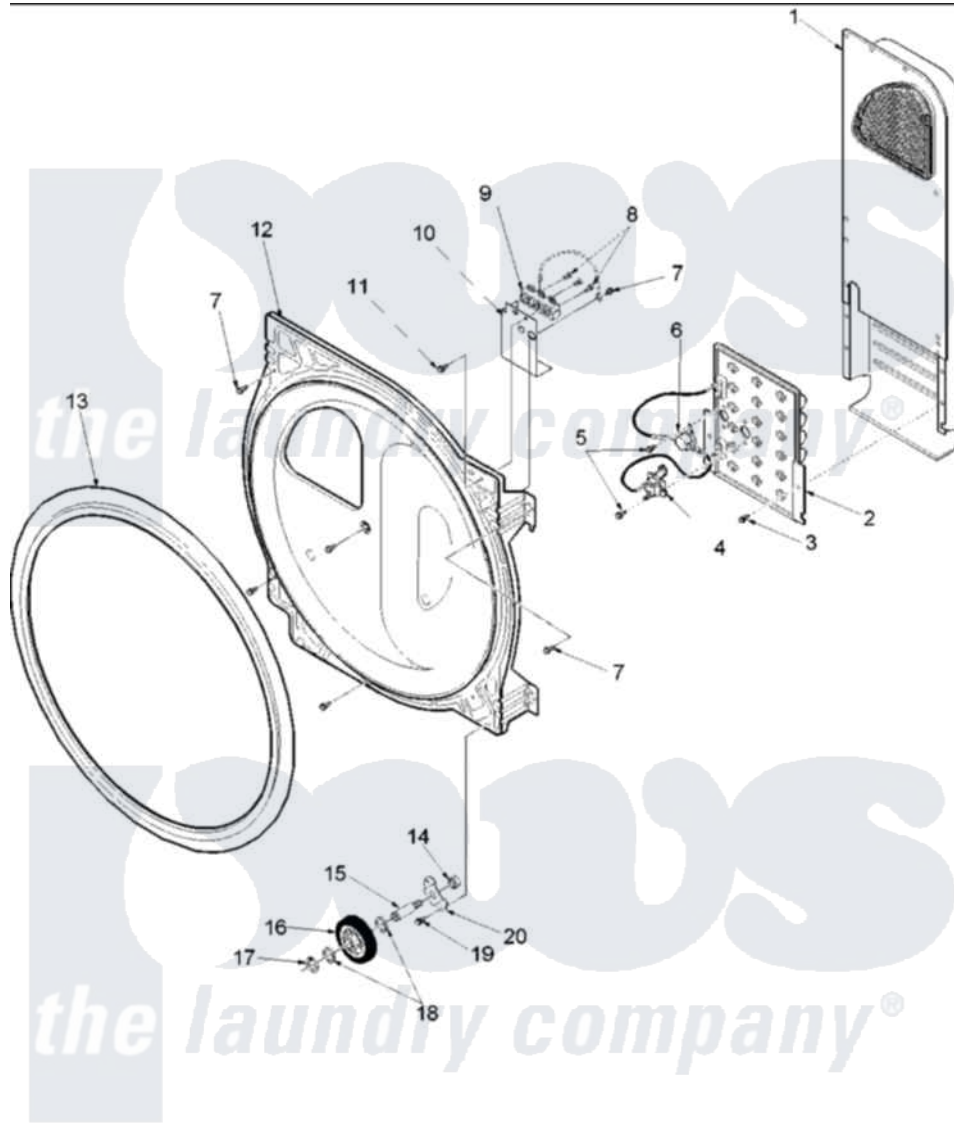

Amana SLE332RAW (BOM: PSLE332RAW) 06 - Rear Bulkhead, Rollers & Air Duct

Amana Residential Amana SLE332RAW (BOM: PSLE332RAW) Washer Parts Parts Diagram 06 - Rear Bulkhead, Rollers & Air Duct

[Click on the part number to view part](#)

Item	Original Part Number	Replaced By	Status	Part Description
1	503605			Assembly, Heater Duct
2	Y503978			Assembly, Heater Kit
3	503688			Screw, 10B-16 X .34 I
4	40113801			Fuse, Thermal
5	23222	3177991		Screw
6	Y62641	W10116735		Thermistor-Fix
7	20530			Screw, 10-24 x 3/8 Hex
8	Y61199	3400094		Screw, 10-32 X 3/8
9	61923			Block, Terminal
10	40111601	Y504185		Shield, Terminal Block
11	501285			Screw, No.12 X 9/16-Pla
12	504801W	502614WP		Bulkhead, Rear
13	501801	37001132		Seal, Cylinder
14	56156	358160		Nut
15	56461			Shaft

16	500214	37001042	Assembly, Cylinder Roller
17	23748		Ring, Retaining
18	Y504082		Washer, Wave
19	503688		Screw, 10B-16 X .34 I
20	500062	40113601	Assembly, Roller Brkt