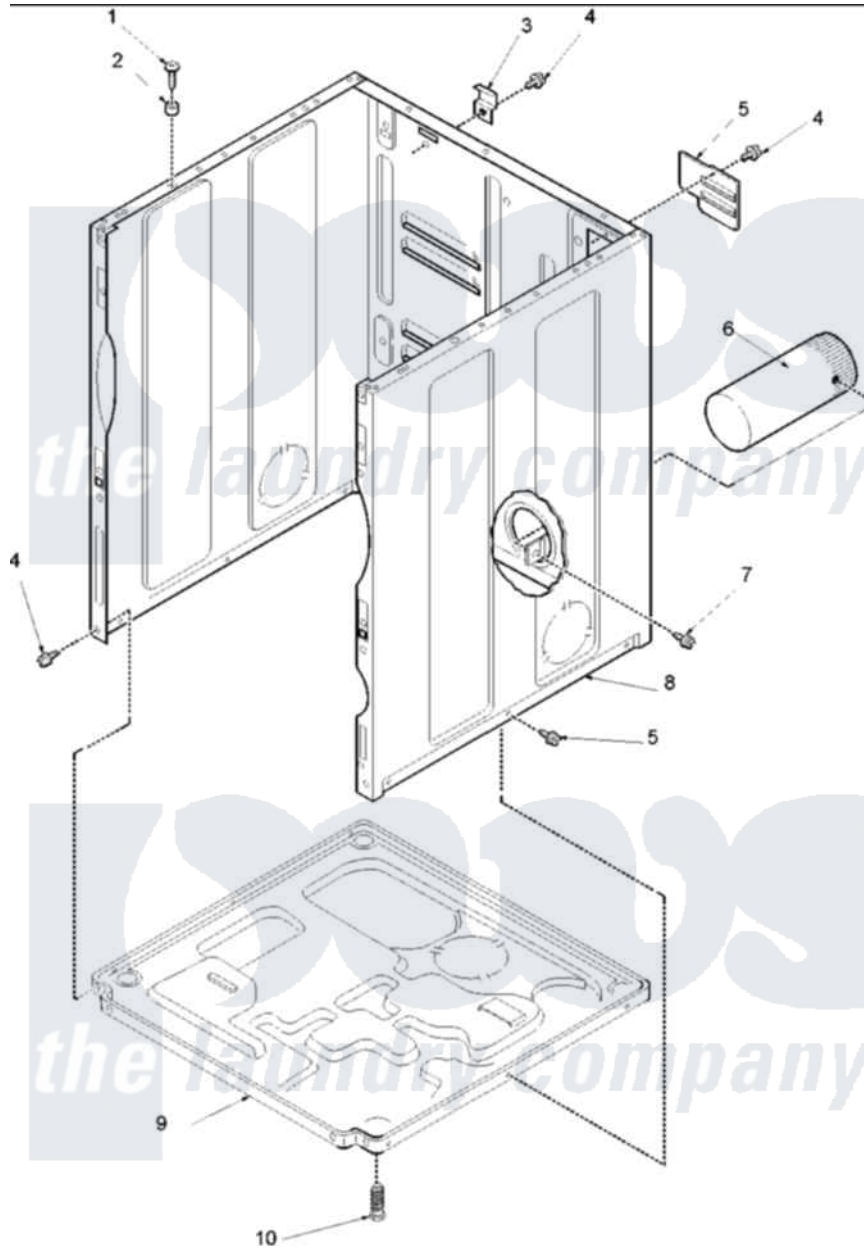

Amana SLG120RAW (BOM: PSLG120RAW) 01 - Cabinet and Base

Amana Residential Amana SLG120RAW (BOM: PSLG120RAW) Washer Parts Parts Diagram 01 - Cabinet and Base
 Click on the part number to view part

Item	Original Part Number	Replaced By	Status	Part Description
1	32671	Y014874		Screw, Idler Arm And Sleeve
2	505187			Locator, Panel
3	500003			Hinge, Top
4	503661	27001200		Screw
5	500114	510903		Plate Access Panel
6	505518			Duct, Exhaust
7	503688			Screw, 10B-16 X .34 I
8	40076402W	37001284		Cabinet As Pack
9	500070			Base, Dryer
10	Y500101			Leg, Leveling
NI	38384			Relief, Strain
"	502014P			Assembly, Power Cord