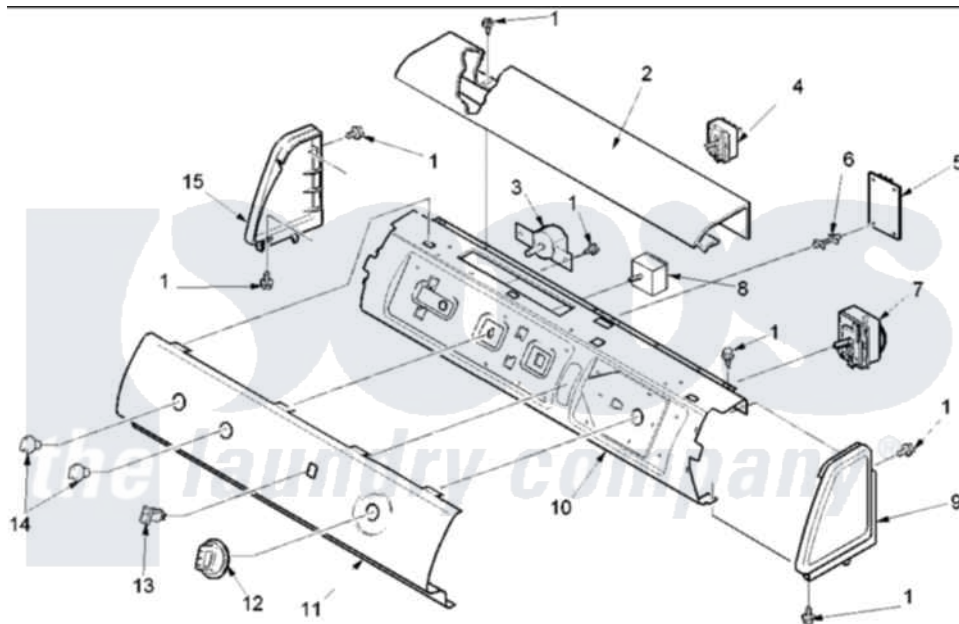

Amana SLG120RAW (BOM: PSLG120RAW) 02 - Control Panel

Amana Residential Amana SLG120RAW (BOM: PSLG120RAW) Washer Parts Parts Diagram 02 - Control Panel
 Click on the part number to view part

Item	Original Part Number	Replaced By	Status	Part Description
1	501086	90767		Screw, 8A X 3/8 HeX Washer Head Tapping
2	503674W			Cover, Top
7	40112401		Not Available	TIMER
9	40012701W		Not Available	ENDCAP (RT-WHT)
10	40039610			Panel, Support
11	40071601W		Not Available	PANEL,GRAPHIC(WHITE)
12	502220W			Knob, Timer
15	40012702W			Endcap