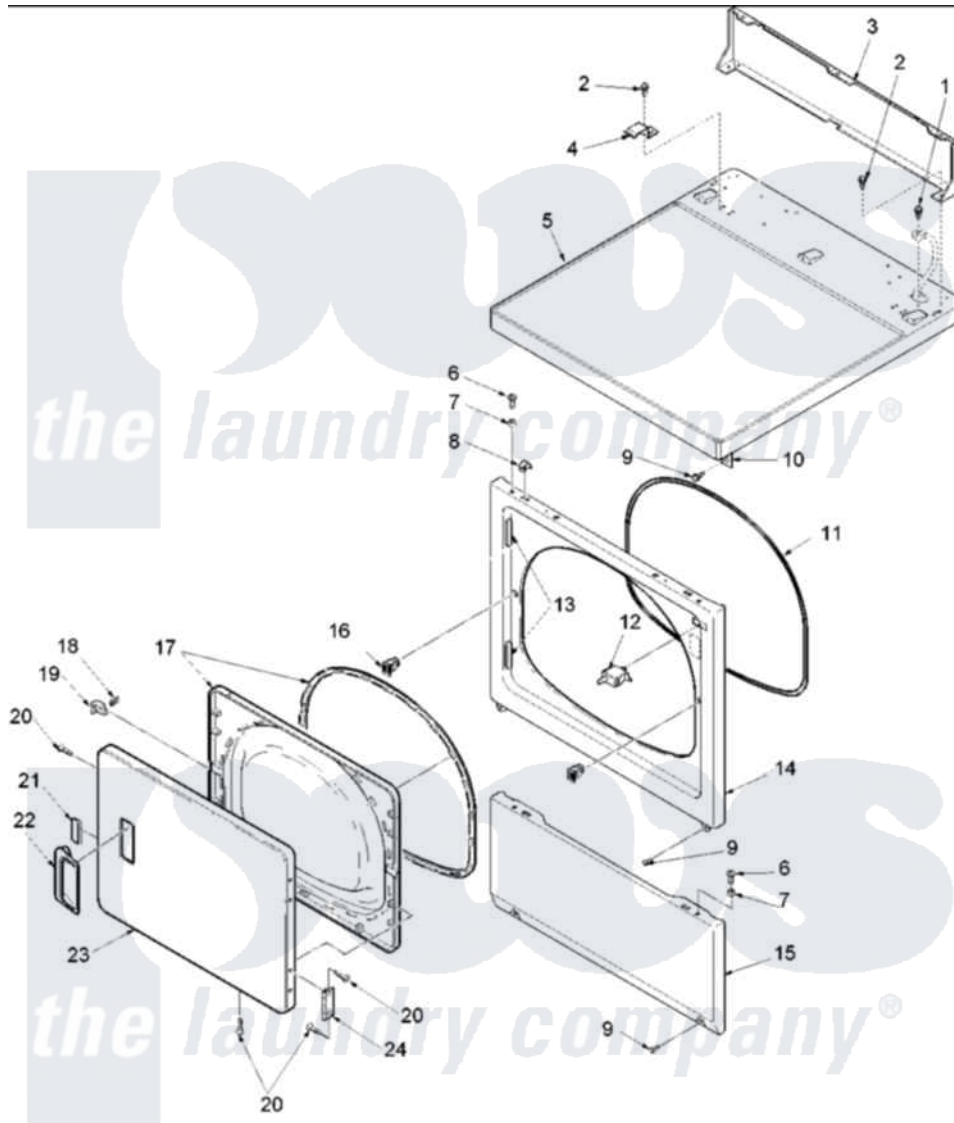

# Amana SLG120RAW (BOM: PSLG120RAW) 03 - Door and Front, Access, and Top Panels

Amana Residential Amana SLG120RAW (BOM: PSLG120RAW) Washer Parts Parts Diagram 03 - Door and Front, Access, and Top Panels  
 Click on the part number to view part

Item	Original Part Number	Replaced By	Status	Part Description
1	<a href="#">503688</a>			Screw, 10B-16 X .34 I
2	501086	<a href="#">90767</a>		Screw, 8A X 3/8 HeX Washer Head Tapping
3	500343		Not Available	PANEL,BACK(HOME HOOD)
4	<a href="#">Y503876</a>			Clip, Hold Down
5	40070301W	<a href="#">37001027</a>		Panel, Top
6	32671	<a href="#">Y014874</a>		Screw, Idler Arm And Sleeve
7	<a href="#">505187</a>			Locator, Panel
8	56080	<a href="#">22001650</a>		Fastener, Spring
9	503661	<a href="#">27001200</a>		Screw
10	500084	<a href="#">40130801</a>		Bracket, Top Mount
11	504005	<a href="#">511056</a>		Seal Front Panel
12	Y504570	<a href="#">W10169313</a>		Switch-Dor
13	<a href="#">503126</a>			Plug, Hinge Hole
14	503639W	<a href="#">503656WP</a>		Panel, Front

15	40045302WP	<a href="#">40045301WP</a>	Panel, Access
16	54660	<a href="#">LA-1003</a>	Door Catch Kit
17	503643W	<a href="#">37001028</a>	Seal And Liner, Assembly
18	500039	<a href="#">510181</a>	Strike Doormetal
19	500223	<a href="#">40116201</a>	Bracket, Door Strike
20	<a href="#">500226</a>		Screw, 8b-16 x 5/8 Tap
21	<a href="#">505328</a>		Wedge, Door Handle
22	503646W	<a href="#">R9800012</a>	Pull, Door
23	503642WP	<a href="#">12002136</a>	Door Handle
24	<a href="#">Y503676</a>		Hinge, Door And Top