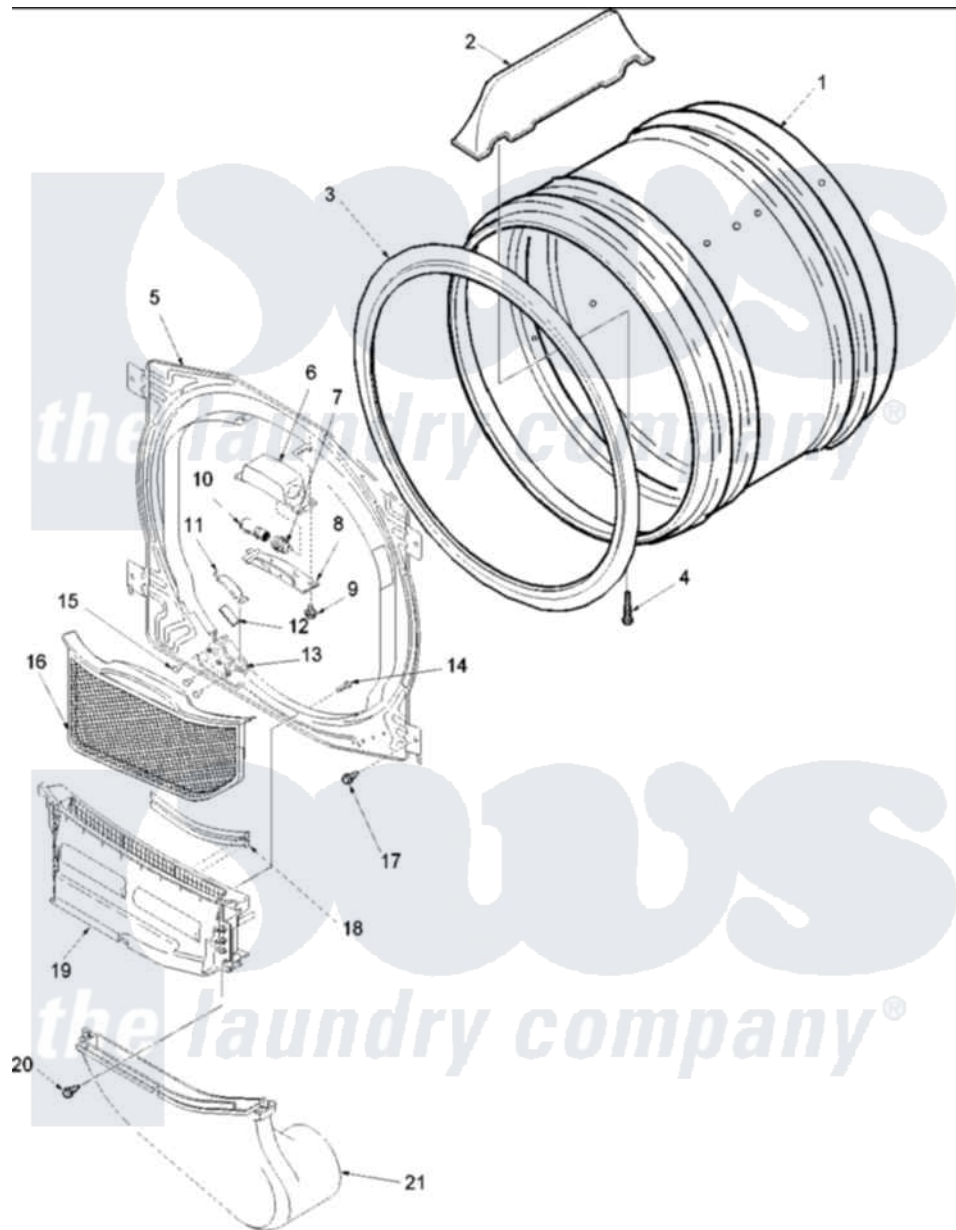

# Amana SLG120RAW (BOM: PSLG120RAW) 04 - Front Bulkhead, Air Duct & Drum

Amana Residential Amana SLG120RAW (BOM: PSLG120RAW) Washer Parts Parts Diagram 04 - Front Bulkhead, Air Duct & Drum

[Click on the part number to view part](#)

Item	Original Part Number	Replaced By	Status	Part Description
1	<a href="#">504467WP</a>			Cylinder Assembly
2	503703	<a href="#">12002559</a>		Baffle Kit
3	501801	<a href="#">37001132</a>		Seal, Cylinder
4	<a href="#">Y62588</a>			Screw, 10BT-12 X 1 Tap
5	<a href="#">503756W</a>			Assembly, Blkh Front CO
11	40116502	<a href="#">37001298</a>		Glide- Dry
"	Y501676	<a href="#">37001298</a>		Glide- Dry
12	500092	<a href="#">510189</a>		Pad Felt
13	501554	<a href="#">12002090</a>		Bracket
14	<a href="#">500226</a>			Screw, 8b-16 x 5/8 Tap
15	504540		Not Available	(USED TO FASTEN 501554 GLIDE B
16	Y503627	<a href="#">37001142</a>		Filter, Lint
17	<a href="#">503688</a>			Screw, 10B-16 X .34 I
19	505528	<a href="#">37001141</a>		Air Duct Assembly