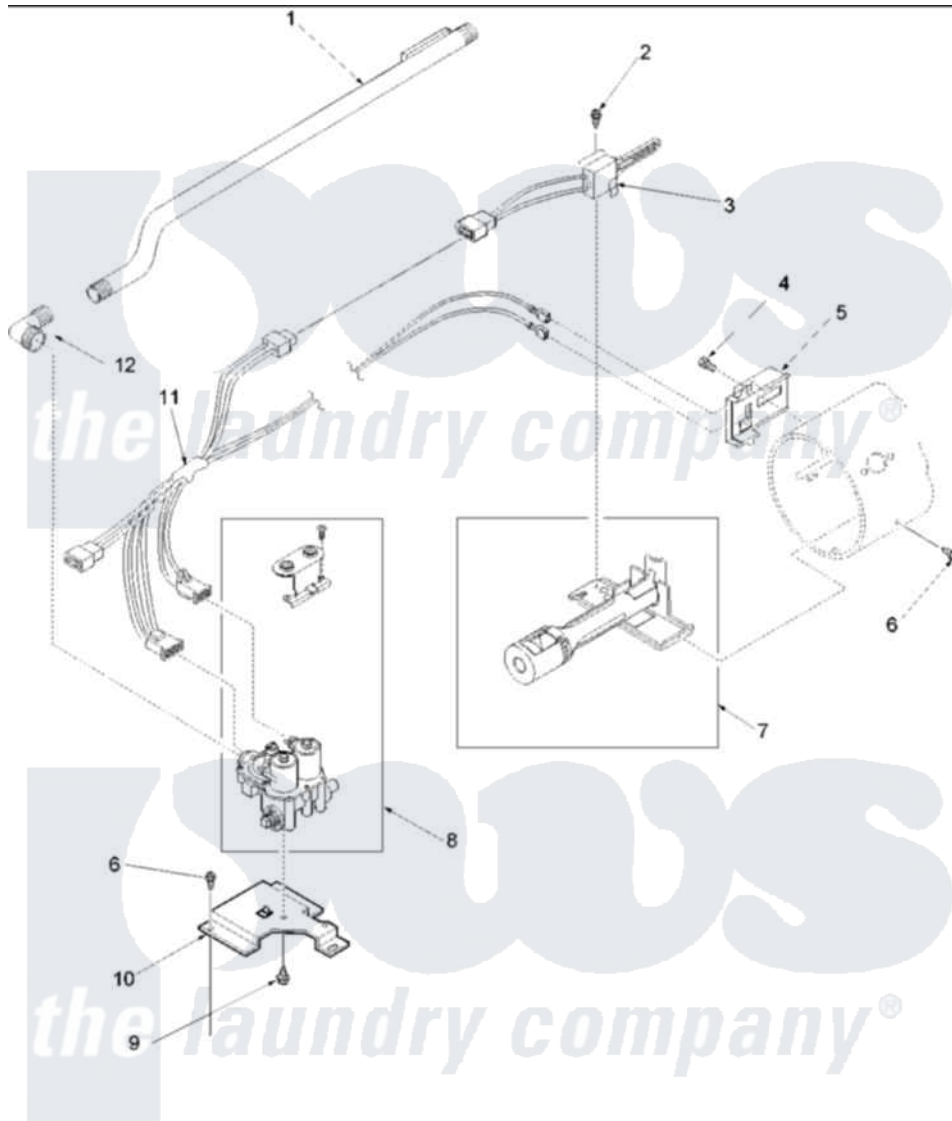

# Amana SLG120RAW (BOM: PSLG120RAW) 05 - Gas Valve, Igniter & Gas Conversion Kit

Amana Residential Amana SLG120RAW (BOM: PSLG120RAW) Washer Parts Parts Diagram 05 - Gas Valve, Igniter & Gas Conversion Kit  
 Click on the part number to view part

Item	Original Part Number	Replaced By	Status	Part Description
1	40050201	<a href="#">510204</a>		Pipe
2	51782		Not Available	SCREW, 6B-20X5/16
3	40069801	<a href="#">37001308</a>		Ignitor
4	23222	<a href="#">3177991</a>		Screw
5	Y56231	<a href="#">338906</a>		Radiant, Sensor
6	<a href="#">503688</a>			Screw, 10B-16 X .34 I
7	Y56234	<a href="#">37001304</a>		Burner Ign
8	<a href="#">Y504091</a>			Assembly, Valve-Gas-Single
9	56124	<a href="#">3370225</a>		Screw
10	<a href="#">500821</a>			Bracket, Mounting-Gas
11	40098501	<a href="#">37001007</a>		Harness, Wire
12	<a href="#">40049801</a>			Elbow, Brass