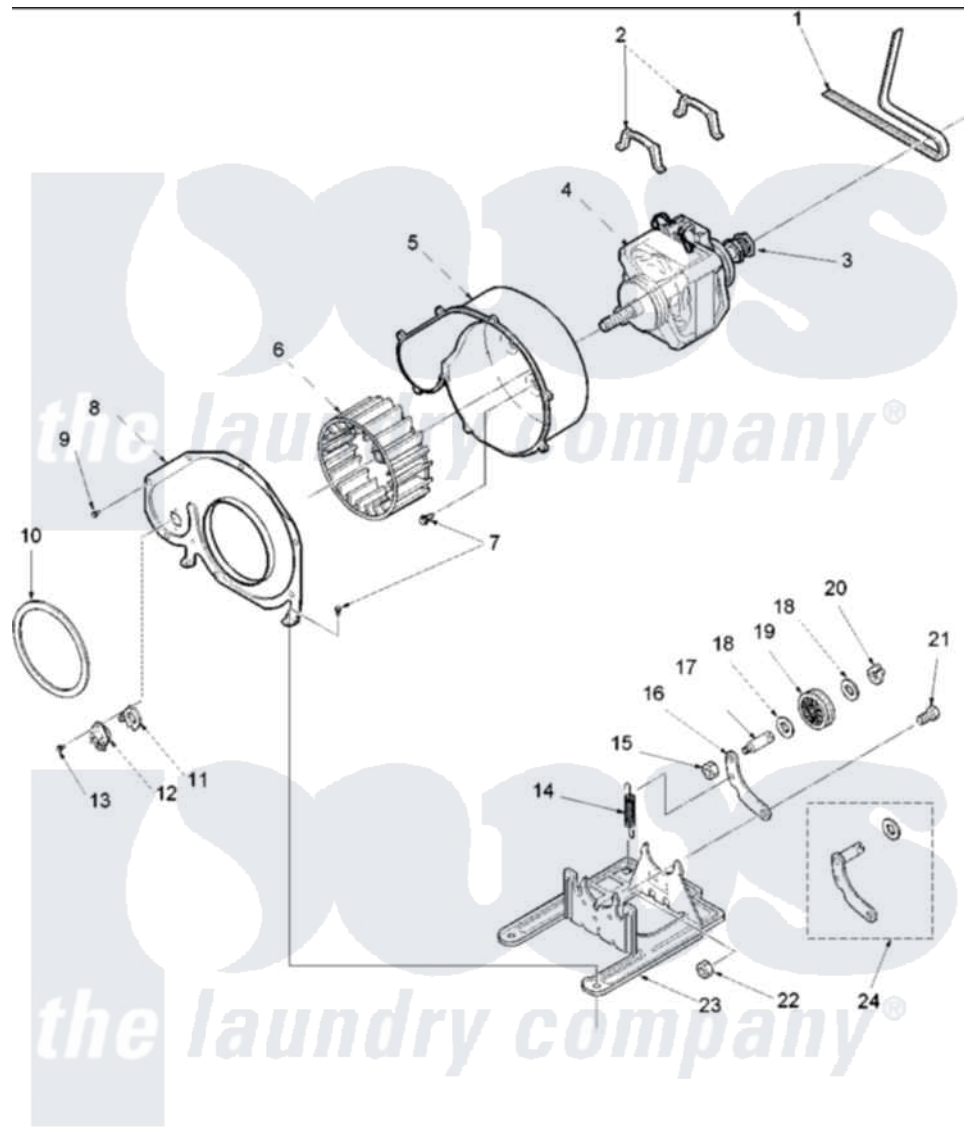

Amana SLG120RAW (BOM: PSLG120RAW) 06 - Motor and Fan Assemblies

Amana Residential Amana SLG120RAW (BOM: PSLG120RAW) Washer Parts Parts Diagram 06 - Motor and Fan Assemblies

[Click on the part number to view part](#)

Item	Original Part Number	Replaced By	Status	Part Description
1	40111201			Belt, Cylinder
2	Y58047	660658		Clamp, Motor Mounting 343481 685441
3	40048501	2200376		Motor
4	40099801	2200376		Motor
5	56020			Housing, Blower
6	56000	510139P		Assembly Blower Fan Package
7	503661	27001200		Screw
8	500078	511969P		Kit Blower Housing And Cover
9	31260			Screw, No.8 X 3/8 Ind H
10	40090001	37001119		Seal, Blower Housing
12	503979			Thermostat
13	Y33561	489464		Screw
14	56076			Spring, Idler

15	56156	358160	Nut
16	500910	37001144	Assembly- Idler
17	56461		Shaft
18	52549		Washer, 501 ID X3/4 Odx
19	Y54414		Assembly, Wheel And Bearing
20	23748		Ring, Retaining
21	500824		Screw, 1/4-20 Unc Hex
22	52566	27001225	Nut, Jam Mid Lock 1/4-20
23	503613		Mount, Motor
24	40113501	37001144	Assembly- Idler