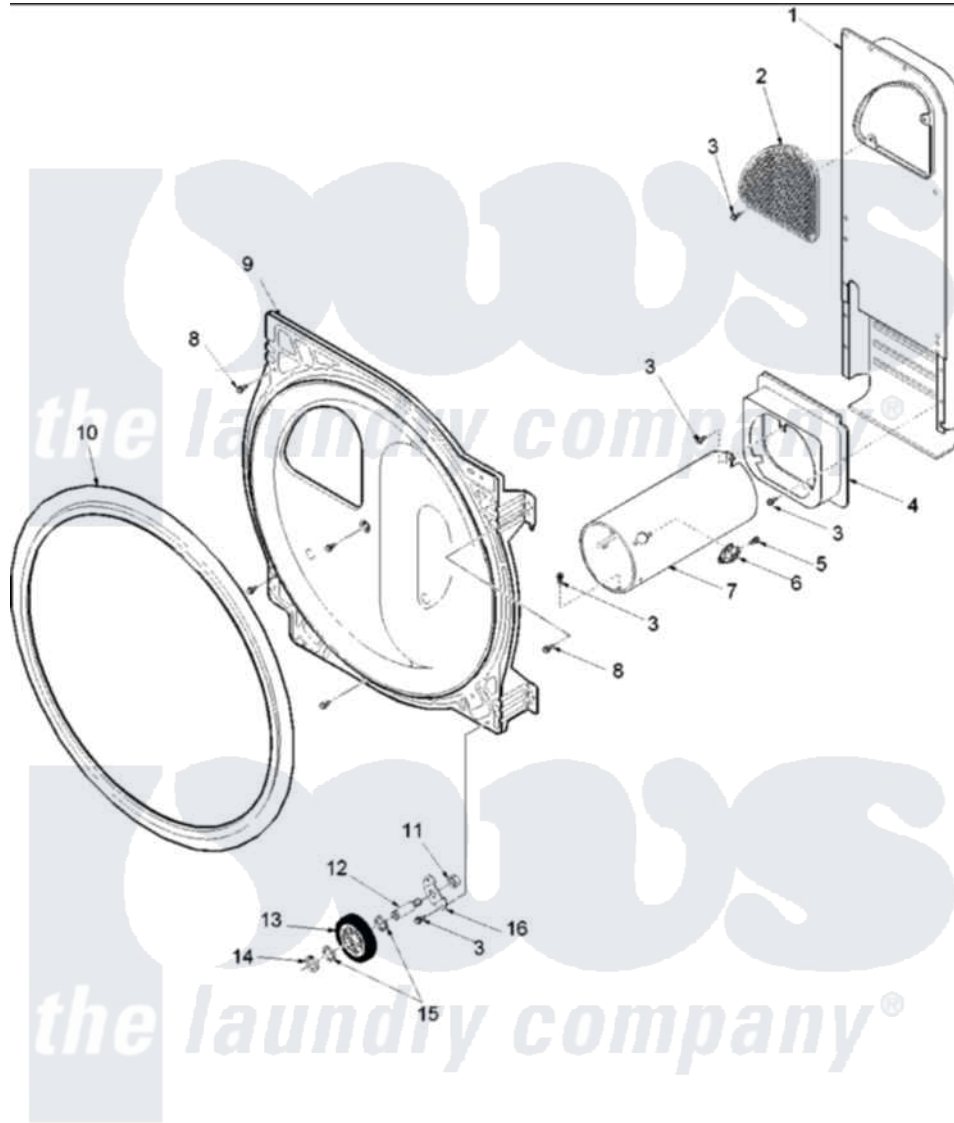

# Amana SLG120RAW (BOM: PSLG120RAW) 07 - Rear Bulkhead, Rollers & Air Duct Assy

Amana Residential Amana SLG120RAW (BOM: PSLG120RAW) Washer Parts Parts Diagram 07 - Rear Bulkhead, Rollers & Air Duct Assy  
 Click on the part number to view part

Item	Original Part Number	Replaced By	Status	Part Description
1	503490	<a href="#">503605</a>		Assembly, Heater Duct
2	500074	<a href="#">503605</a>		Assembly, Heater Duct
3	<a href="#">503688</a>			Screw, 10B-16 X .34 I
4	500122	<a href="#">510101</a>		Shroud Heat Duct
5	51782		Not Available	SCREW, 6B-20X5/16
6	<a href="#">Y61886</a>			Thermostat, Limit-Blk
7	Y61888	<a href="#">37001303</a>		Duct- Comb
8	503661	<a href="#">27001200</a>		Screw
9	504801WP	<a href="#">502614WP</a>		Bulkhead, Rear
10	501801	<a href="#">37001132</a>		Seal, Cylinder
11	56156	<a href="#">358160</a>		Nut
12	<a href="#">56461</a>			Shaft
13	500214	<a href="#">37001042</a>		Assembly, Cylinder Roller
14	<a href="#">23748</a>			Ring, Retaining
15	<a href="#">52549</a>			Washer, 501 ID X3/4 Odx