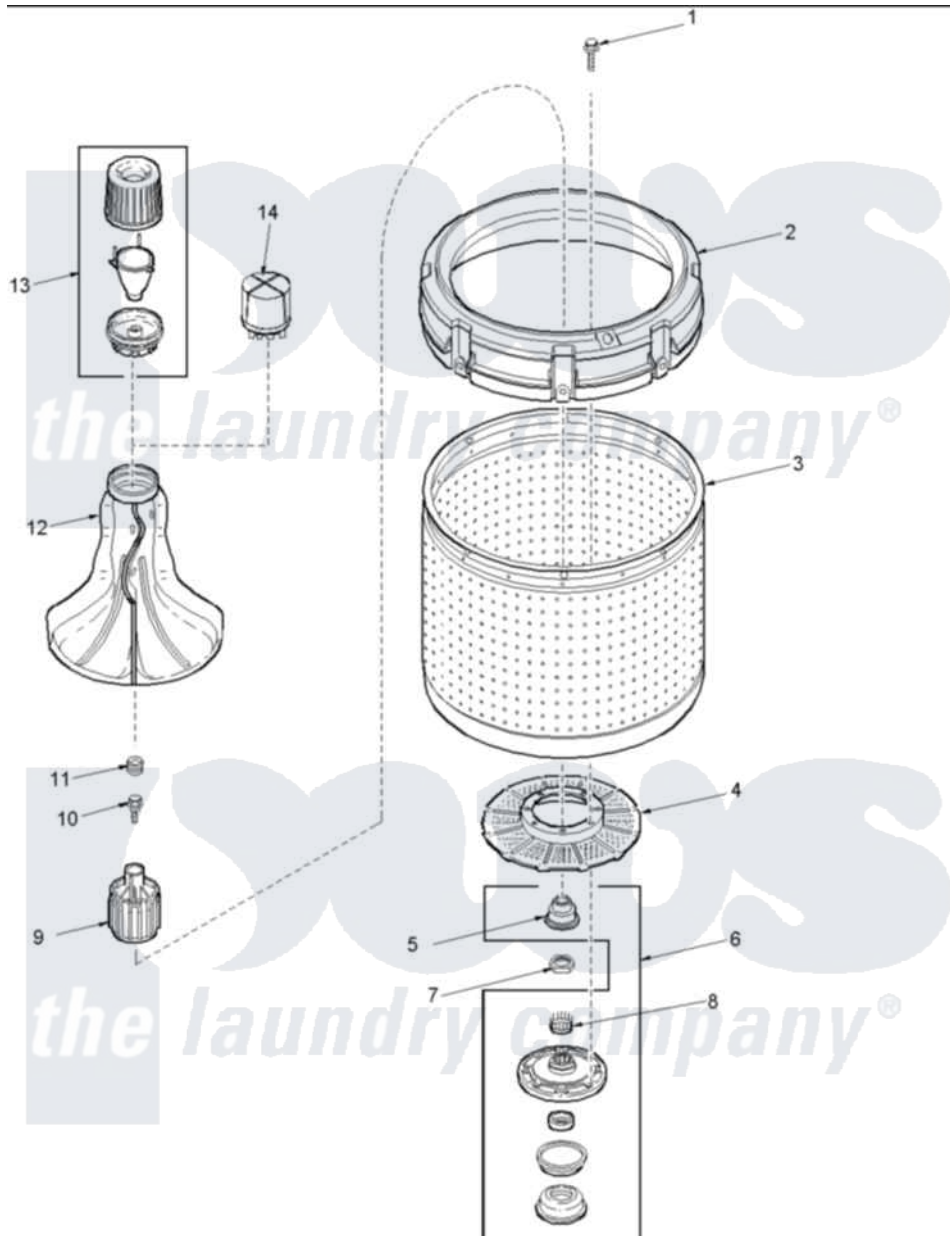

# Amana SLW110RAW (BOM: PSLW110RAW) 01 - Agitator, Drive Bell, Washtub and Hub

Amana Residential Amana SLW110RAW (BOM: PSLW110RAW) Washer Parts Parts Diagram 01 - Agitator, Drive Bell, Washtub and Hub  
 Click on the part number to view part

Item	Original Part Number	Replaced By	Status	Part Description
1	40063301	<a href="#">3400527</a>		Screw
2	40002901	<a href="#">27001052</a>		Balance Ring
3	40000802P	<a href="#">719P3</a>		Assembly- Wash
4	<a href="#">40008001</a>			Filter, Lint
5	<a href="#">40016101</a>			Seal, Bell Drive
6	<a href="#">R9900457</a>			Kit, Hub And Seal
7	<a href="#">40016301</a>			Nut, Lock
8	<a href="#">40008301</a>			Insert, Spline
9	<a href="#">R9900189</a>			Kit, Drive Bell And Seal
10	<a href="#">40065102</a>			Screw, Shoulder 1/4
11	<a href="#">40008401</a>			Plug, Bell
12	40000501G	<a href="#">40000501W</a>		Agitator, Flex Vane
14	40074301G		Not Available	CAP,AGITATOR(GRAY)