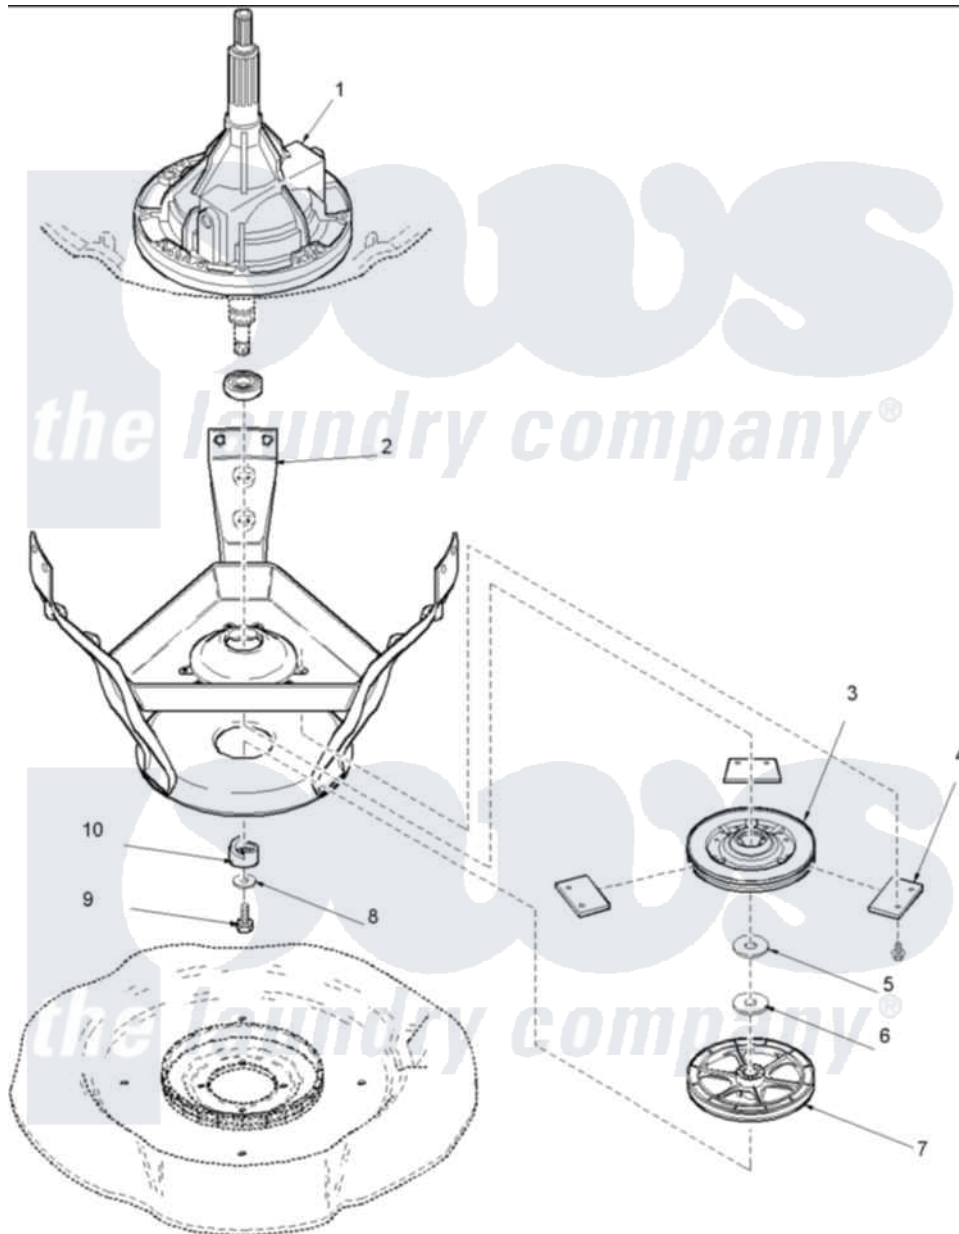

Amana SLW110RAW (BOM: PSLW110RAW) 03 - Bearings, Brake, and Transmission

Amana [Residential Amana SLW110RAW \(BOM: PSLW110RAW\) Washer Parts](#) Parts Diagram 03 - Bearings, Brake, and Transmission
 Click on the part number to view part

Item	Original Part Number	Replaced By	Status	Part Description
1	40065301	12002178		Transmison
2	40070002	12002013		Base
3	40003103	R9900474		Brake Assembly
4	R0000014			Kit, Brake Pad
5	40065701			Washer, 2 Odx.63 ID
6	40063201			Washer, Flat
7	40047201	40047202		Pulley, Spin
8	40041501			Washer
9	40063401			Screw, 1/4-20 x 5/8 Hex
10	40047401	40047402		Helix, Plastic
NI	26594P			Grease, Silicone - 2 Oz Tube