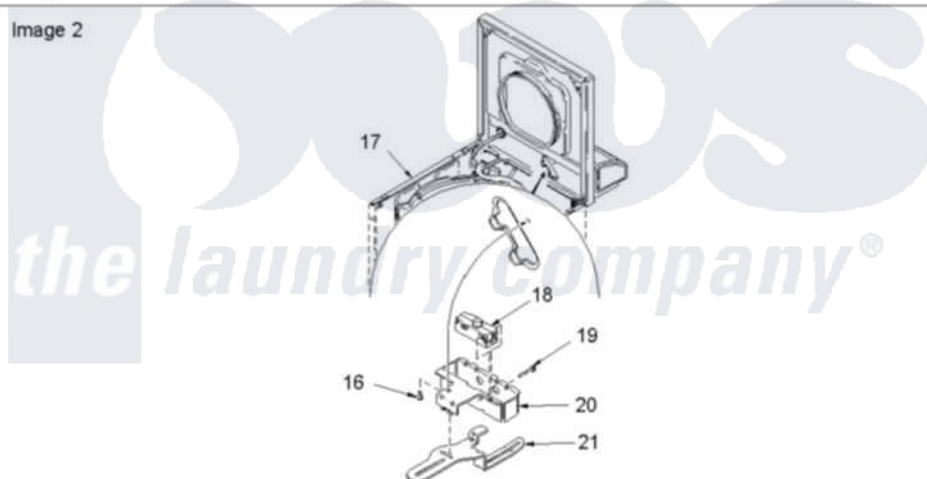

Amana SLW110RAW (BOM: PSLW110RAW) 04 - Cabinet Top, Door, and Door Switch

Image 1

Image 2

Amana [Residential Amana SLW110RAW \(BOM: PSLW110RAW\) Washer Parts](#) Parts Diagram 04 - Cabinet Top, Door, and Door Switch

[Click on the part number to view part](#)

Item	Original Part Number	Replaced By	Status	Part Description
1	40111301W	27001093		Lid
2	40051401		Not Available	PANEL,HOME HOOD BACK
3	501086	90767		Screw, 8A X 3/8 HeX Washer Head Tapping
4	40038001			Bumper
5	40039201	W10119828		Screw, Lid Hinge Mounting
6	40008201			Bushing, Hinge
7	40094002			Hinge, Lid Left Stop
8	40094101			Hinge, Lid Right Pass
9	20530			Screw, 10-24 x 3/8 Hex
10	40093901			Dispenser, Bleach
11	40063901			Clip, Hold Down
12	40000202W	27001182		Top
13	40102101			Cap, Hinge
14	503661	27001200		Screw

15	56080	22001650	Fastener, Spring
16	501086	90767	Screw, 8A X 3/8 HeX Washer Head Tapping
17	40076401WP	37001284	Cabinet As Pack
18	40035001	27001095	Switch, Lid
19	40040701		Screw, Tapping No.6b-20
20	40009801		Holder, Lid Switch
21	40009701		Arm, Lid Switch