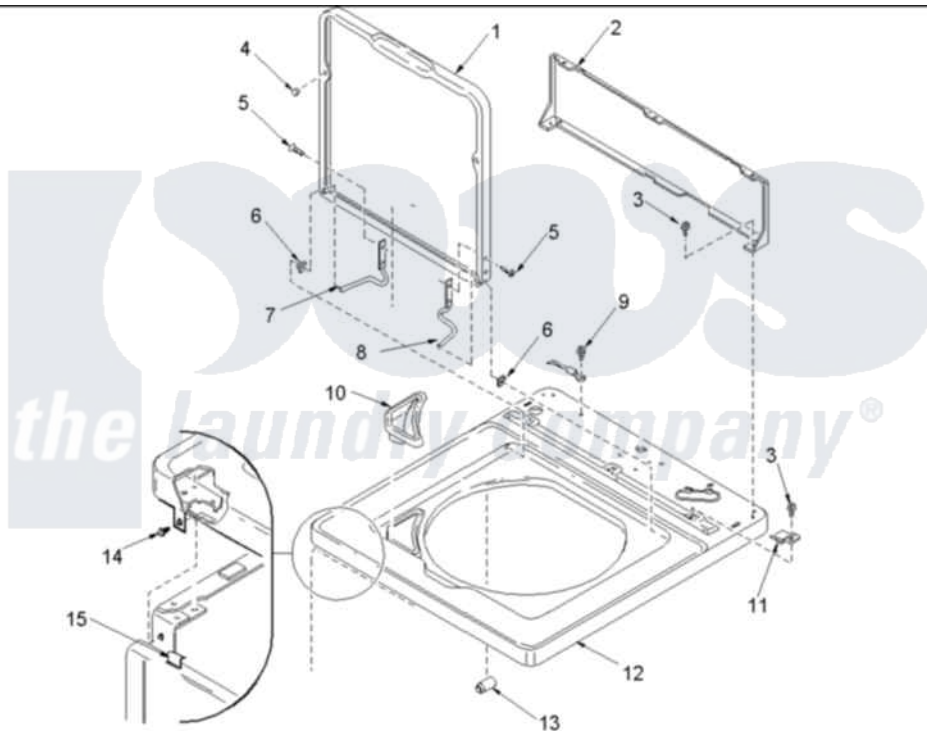

Amana SLW110RAW (BOM: PSLW110RAW) 04 - Cabinet Top, Door, and Door Switch

Image 1

Image 2

Amana [Residential Amana SLW110RAW \(BOM: PSLW110RAW\) Washer Parts](#) Parts Diagram 04 - Cabinet Top, Door, and Door Switch

[Click on the part number to view part](#)

Item	Original Part Number	Replaced By	Status	Part Description
1	40111301W	27001093		Lid
2	40051401		Not Available	PANEL,HOME HOOD BACK
3	501086	90767		Screw, 8A X 3/8 HeX Washer Head Tapping
4	40038001			Bumper
5	40039201	W10119828		Screw, Lid Hinge Mounting
6	40008201			Bushing, Hinge
7	40094002			Hinge, Lid Left Stop
8	40094101			Hinge, Lid Right Pass
9	20530			Screw, 10-24 x 3/8 Hex
10	40093901			Dispenser, Bleach
11	40063901			Clip, Hold Down
12	40000202W	27001182		Top
13	40102101			Cap, Hinge
14	503661	27001200		Screw

15	56080	22001650	Fastener, Spring
16	501086	90767	Screw, 8A X 3/8 HeX Washer Head Tapping
17	40076401WP	37001284	Cabinet As Pack
18	40035001	27001095	Switch, Lid
19	40040701		Screw, Tapping No.6b-20
20	40009801		Holder, Lid Switch
21	40009701		Arm, Lid Switch