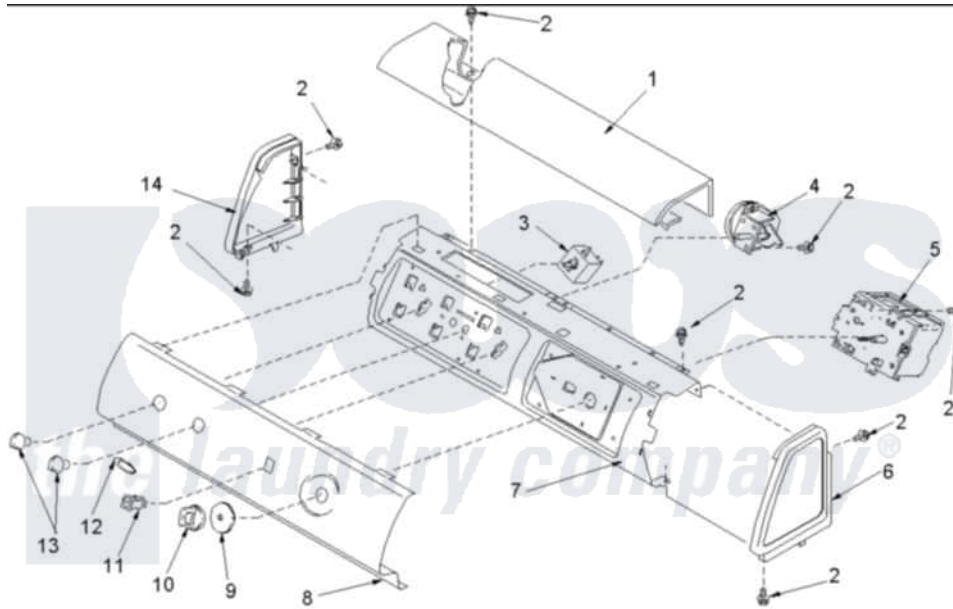

# Amana SLW110RAW (BOM: PSLW110RAW) 05 - Control Panels

Amana [Residential Amana SLW110RAW \(BOM: PSLW110RAW\) Washer Parts](#) Parts Diagram 05 - Control Panels  
 Click on the part number to view part

Item	Original Part Number	Replaced By	Status	Part Description
1	<a href="#">503674W</a>			Cover, Top
2	501086	<a href="#">90767</a>		Screw, 8A X 3/8 HeX Washer Head Tapping
3	<a href="#">40077101</a>			Switch, Temperature Select
4	<a href="#">40077201</a>			Switch, Pressure
5	<a href="#">40058701</a>			Timer, 6 Cycle
6	40012701W		Not Available	ENDCAP (RT-WHT)
7	<a href="#">40039601</a>			Support, Control Panel
8	40073201W		Not Available	PANEL,GRAPHIC(WHITE)
9	40013701W	<a href="#">27001134</a>		Dial- Time
10	<a href="#">40069101W</a>			Knob, Timer
13	<a href="#">36701W</a>			Knob
14	<a href="#">40012702W</a>			Endcap
NI	40100202	<a href="#">40100201</a>		Assembly-Wire
"	40100001	<a href="#">27001041</a>		Harness, Base Wire