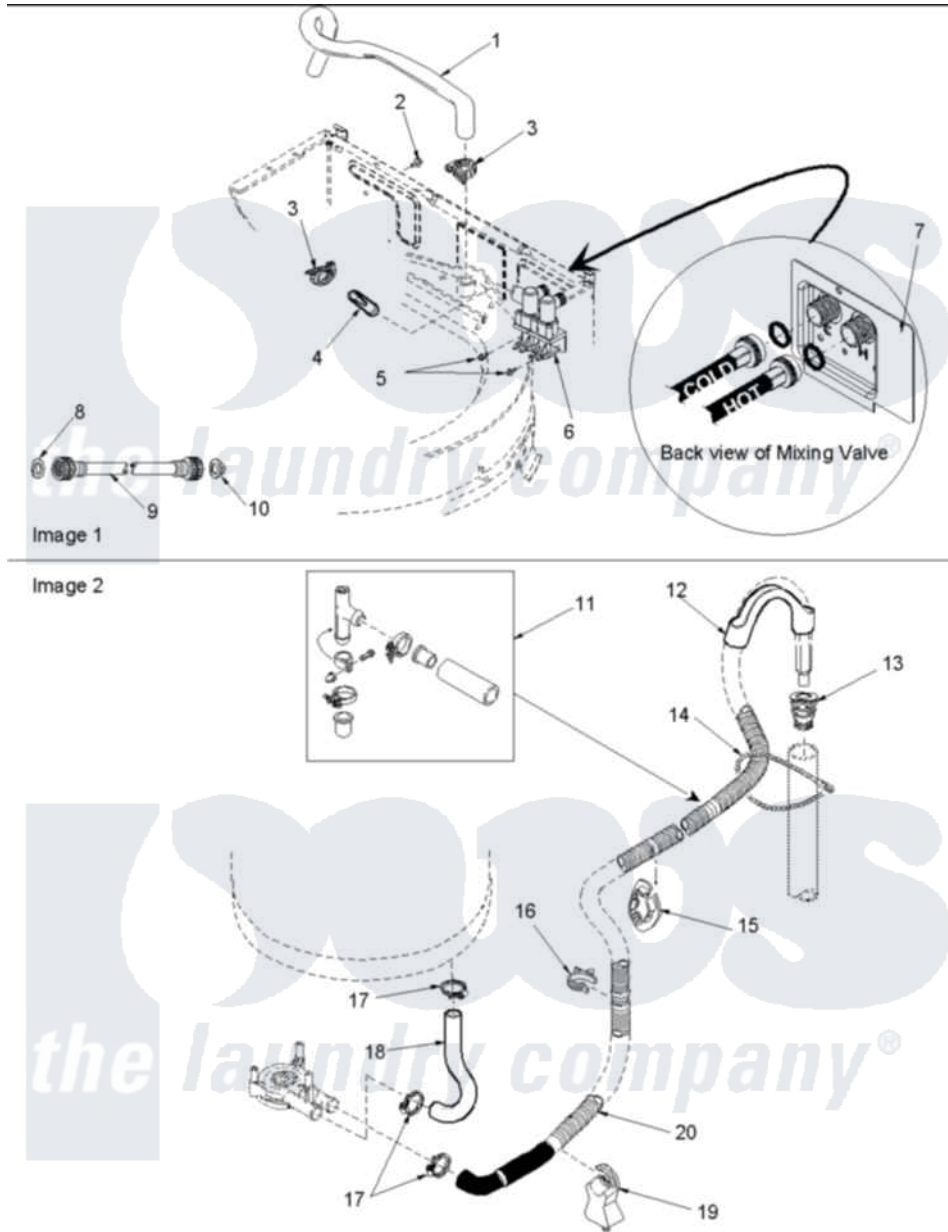

Amana SLW110RAW (BOM: PSLW110RAW) 06 - Mixing Valve and Hoses

Amana Residential Amana SLW110RAW (BOM: PSLW110RAW) Washer Parts Parts Diagram 06 - Mixing Valve and Hoses

[Click on the part number to view part](#)

Item	Original Part Number	Replaced By	Status	Part Description
1	40098901	27001184		Hose, Mixing Valve To Tub
2	503661	27001200		Screw
3	36801	596669		Clamp, Manifold
4	34500	22001900		Preventer, Back Flow
5	501086	90767		Screw, 8A X 3/8 HeX Washer Head Tapping
6	40097701	R0131578		Valve-Inlet
7	40098801			Plate, Mixing Value
8	20290	Y013783		Washer, Inlet Hose
9	40058002	76313		Hosefill
"	40058001	76313		Hosefill
10	28605	22002960		Strainer, Washer Inlet
11	562P3	76660		Break-Sphn
12	33615	22003814		Retainer, Drain Hose
14	33489	8539404		Tie-Wire
15	40058501			Relief, Strain Drain

16	36014		Clip, Retainer-Hose
17	36802	285655	Clamp, Hose
18	40094201		Hose, Tub To Pump
19	40044901		Stand, Hose
20	40053901		Hose, Drain