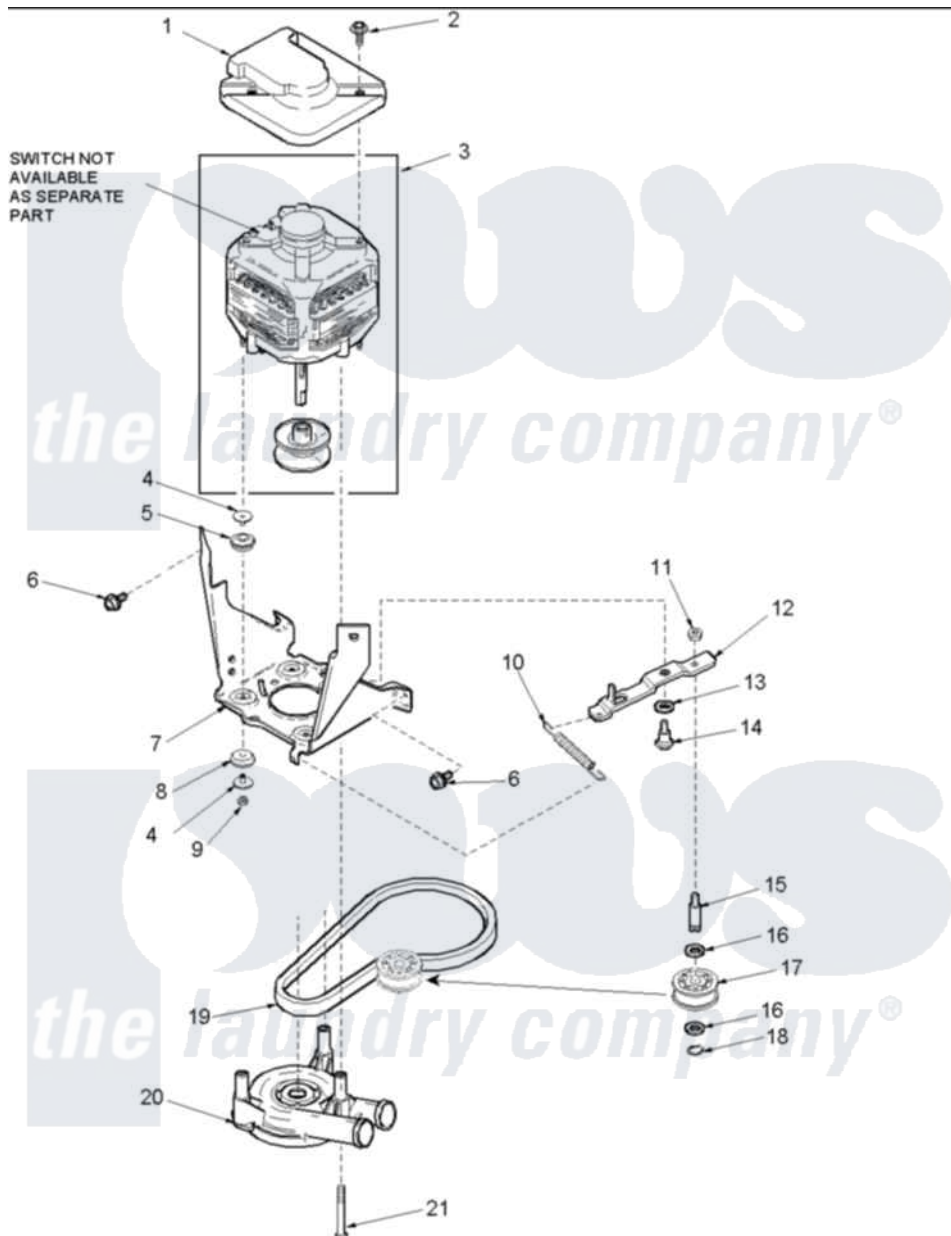

Amana SLW110RAW (BOM: PSLW110RAW) 07 - Motor, Belt, Pump, and Idler Assy

Amana Residential Amana SLW110RAW (BOM: PSLW110RAW) Washer Parts Parts Diagram 07 - Motor, Belt, Pump, and Idler Assy

Click on the part number to view part

Item	Original Part Number	Replaced By	Status	Part Description
1	40112301			Shield, Motor
2	40046701	4312464		Screw
3	40096201	27001215		Motor W/Pulley
4	40053701			Post, Isolator
5	40053801			Mount, Motor Upper
6	40105601	40128701		Screw, 5/16-18 X .50
7	40015501		Not Available	BRACKET, MOTOR MOUNT
8	40054301			Mount, Motor Lower
9	40095101	Y707702		Locknut
10	40061401			Spring, Idler Lever
11	40038801			Jamnut, 3/8-16
12	40041001	40041002		Lever, Idler
13	40054701			Washer
14	40038901			Screw, 1/4-20
15	56461			Shaft

16	52549		Washer, 501 ID X3/4 Odx
17	40045001		Idler Pulley Assembly
18	23748		Ring, Retaining
19	40053602	27001007	Belt, Spin
20	40040301	27001233	Pump
21	40063701		Screw, 10-16 x 1.75
NI	40069501	Not Available	MOTOR MOUNT LOWER ASSEMBLY
"	40069401	Not Available	MOTOR MOUNT UPPER ASSEMBLY