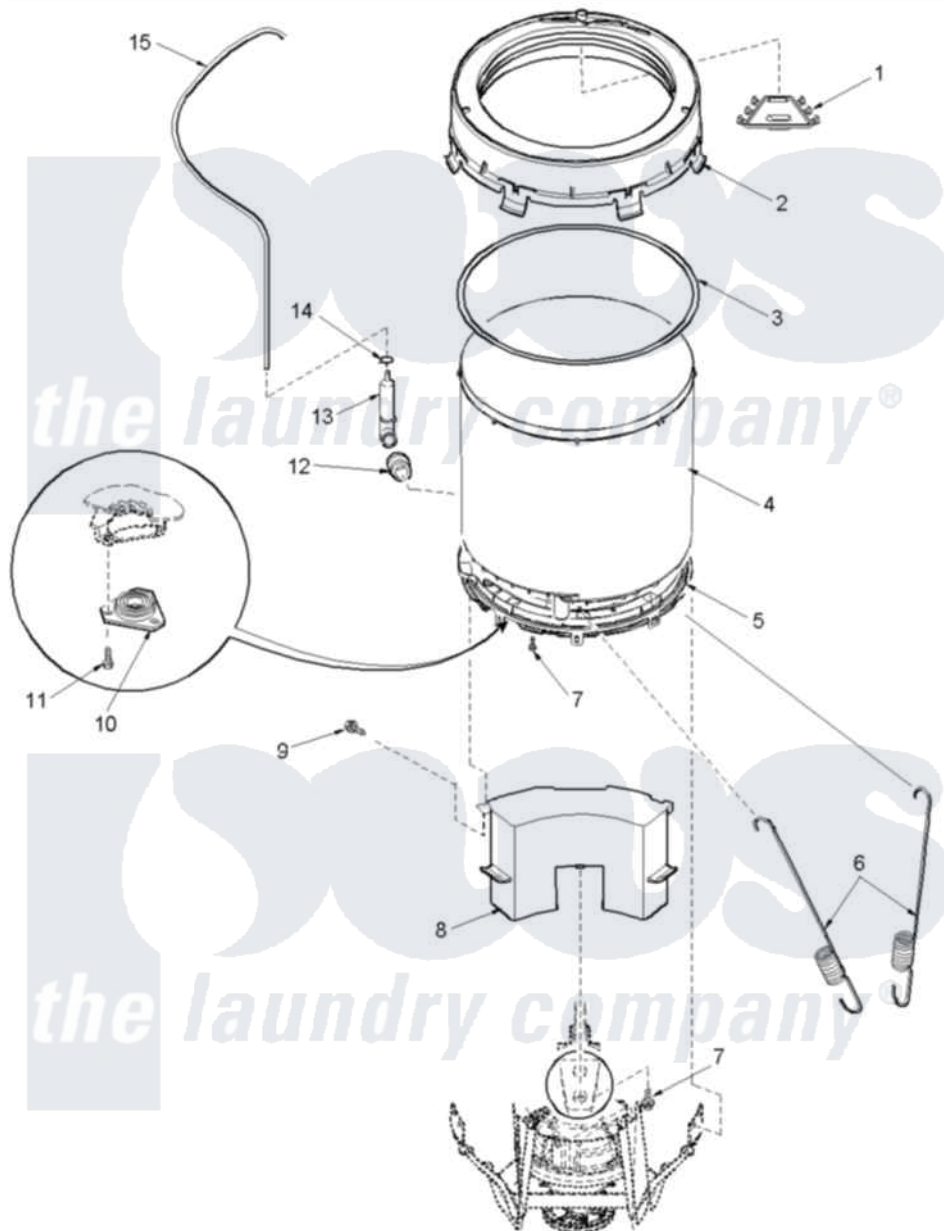

# Amana SLW110RAW (BOM: PSLW110RAW) 08 - Outer Tub and Pressure Tube

Amana Residential Amana SLW110RAW (BOM: PSLW110RAW) Washer Parts Parts Diagram 08 - Outer Tub and Pressure Tube

[Click on the part number to view part](#)

Item	Original Part Number	Replaced By	Status	Part Description
1	40001901		Not Available	CHANNEL, WATER INLET
2	40111101		Not Available	COVER, OUTER TUB
3	<a href="#">40076601</a>			Gasket, Tub Cover
4	40111001	<a href="#">40111001P</a>		Tub, Plastic Outer
5	40001102	<a href="#">40001102P</a>		Bottom, Outer Tub
6	<a href="#">40045202</a>			Spring, Tall Tub
7	<a href="#">40064301</a>			Screw, 1/4-15 x 3/4 Hex
8	<a href="#">40015901</a>			Assembly Counter Weight
9	<a href="#">40070401</a>			Screw, 1/4-20 x 7/8 Hex
10	40004201	<a href="#">40004201P</a>		Main Bearing Assembly
11	40105601	<a href="#">40128701</a>		Screw, 5/16-18 X .50
12	<a href="#">40037801</a>			Grommet
13	<a href="#">40008501</a>			Assembly, Pressure Bulb
14	40109101	<a href="#">285655</a>		Clamp, Hose
15	40065001	<a href="#">21001748</a>		Hose, Pressure Switch