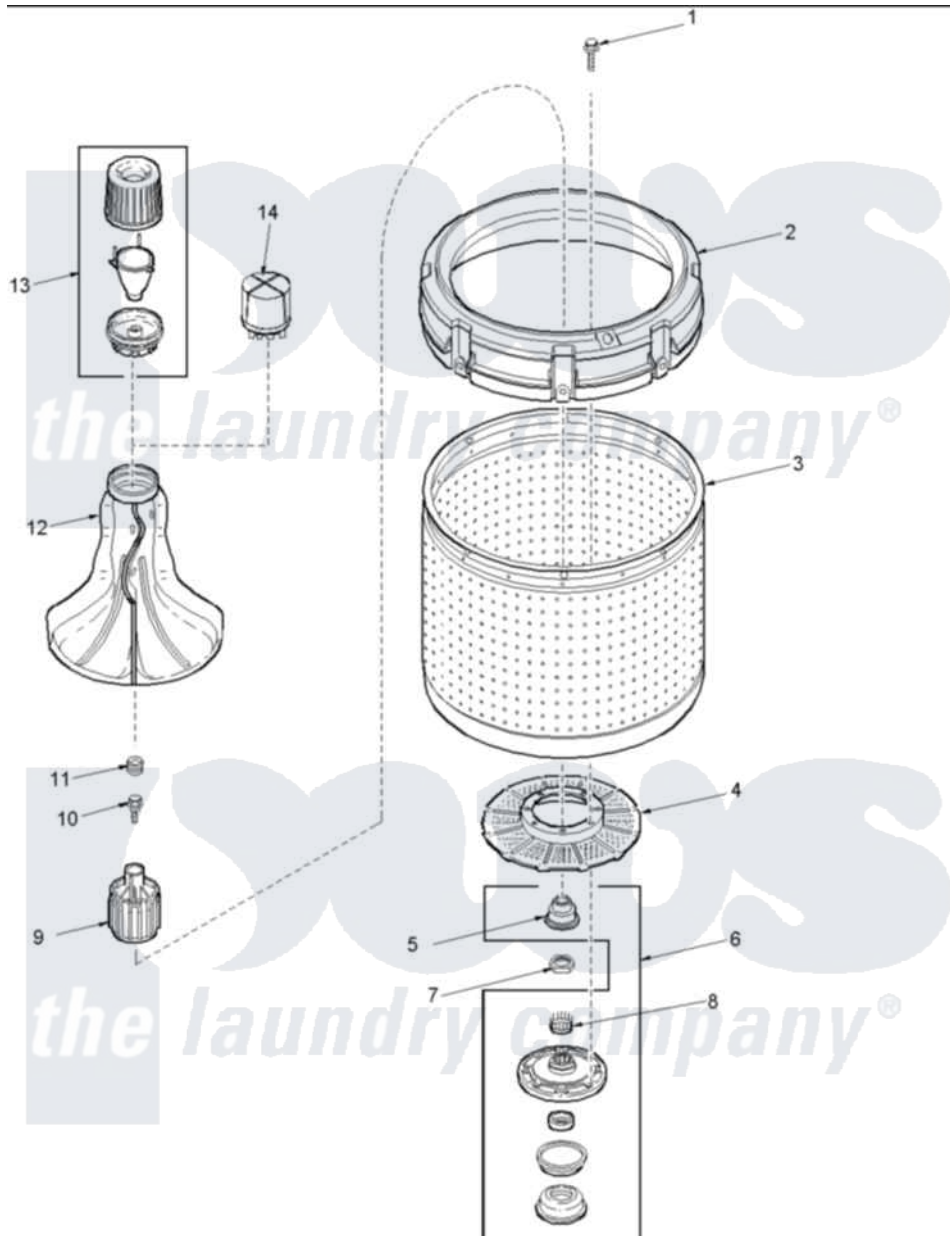

Amana SLW330RAW (BOM: PSLW330RAW) 01 - Agitator, Drive Bell, Washtub and Hub

Amana Residential Amana SLW330RAW (BOM: PSLW330RAW) Washer Parts Parts Diagram 01 - Agitator, Drive Bell, Washtub and Hub

[Click on the part number to view part](#)

Item	Original Part Number	Replaced By	Status	Part Description
1	40063301	3400527		Screw
2	40002901	27001052		Balance Ring
3	40000802P	719P3		Assembly- Wash
4	40008001			Filter, Lint
5	40016101			Seal, Bell Drive
6	R9900457			Kit, Hub And Seal
7	40016301			Nut, Lock
8	40008301			Insert, Spline
9	R9900189			Kit, Drive Bell And Seal
10	40065102			Screw, Shoulder 1/4
11	40008401			Plug, Bell
12	40000501G	40000501W		Agitator, Flex Vane
13	40002101G	40002101W		Assembly, Fabric Softner