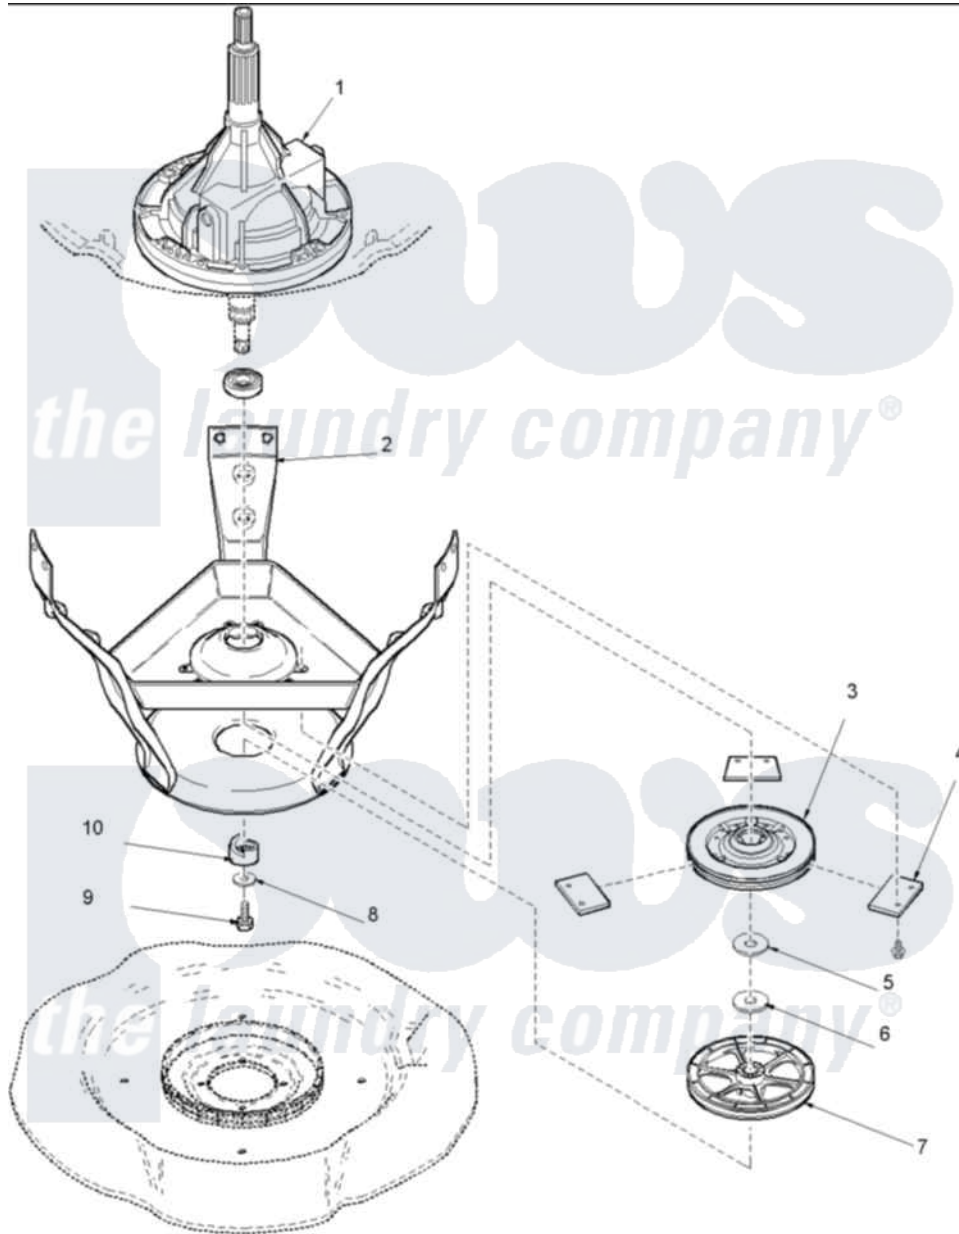

Amana SLW330RAW (BOM: PSLW330RAW) 03 - Bearings, Brake, and Transmission

Amana Residential Amana SLW330RAW (BOM: PSLW330RAW) Washer Parts Parts Diagram 03 - Bearings, Brake, and Transmission

[Click on the part number to view part](#)

Item	Original Part Number	Replaced By	Status	Part Description
1	40065301	12002178		Transmison
2	40070002	12002013		Base
3	40003103	R9900474		Brake Assembly
4	R0000014			Kit, Brake Pad
5	40065701			Washer, 2 Odx.63 ID
6	40063201			Washer, Flat
7	40047201	40047202		Pulley, Spin
8	40041501			Washer
9	40063401			Screw, 1/4-20 x 5/8 Hex
10	40047401	40047402		Helix, Plastic
NI	26594P			Grease, Silicone - 2 Oz Tube